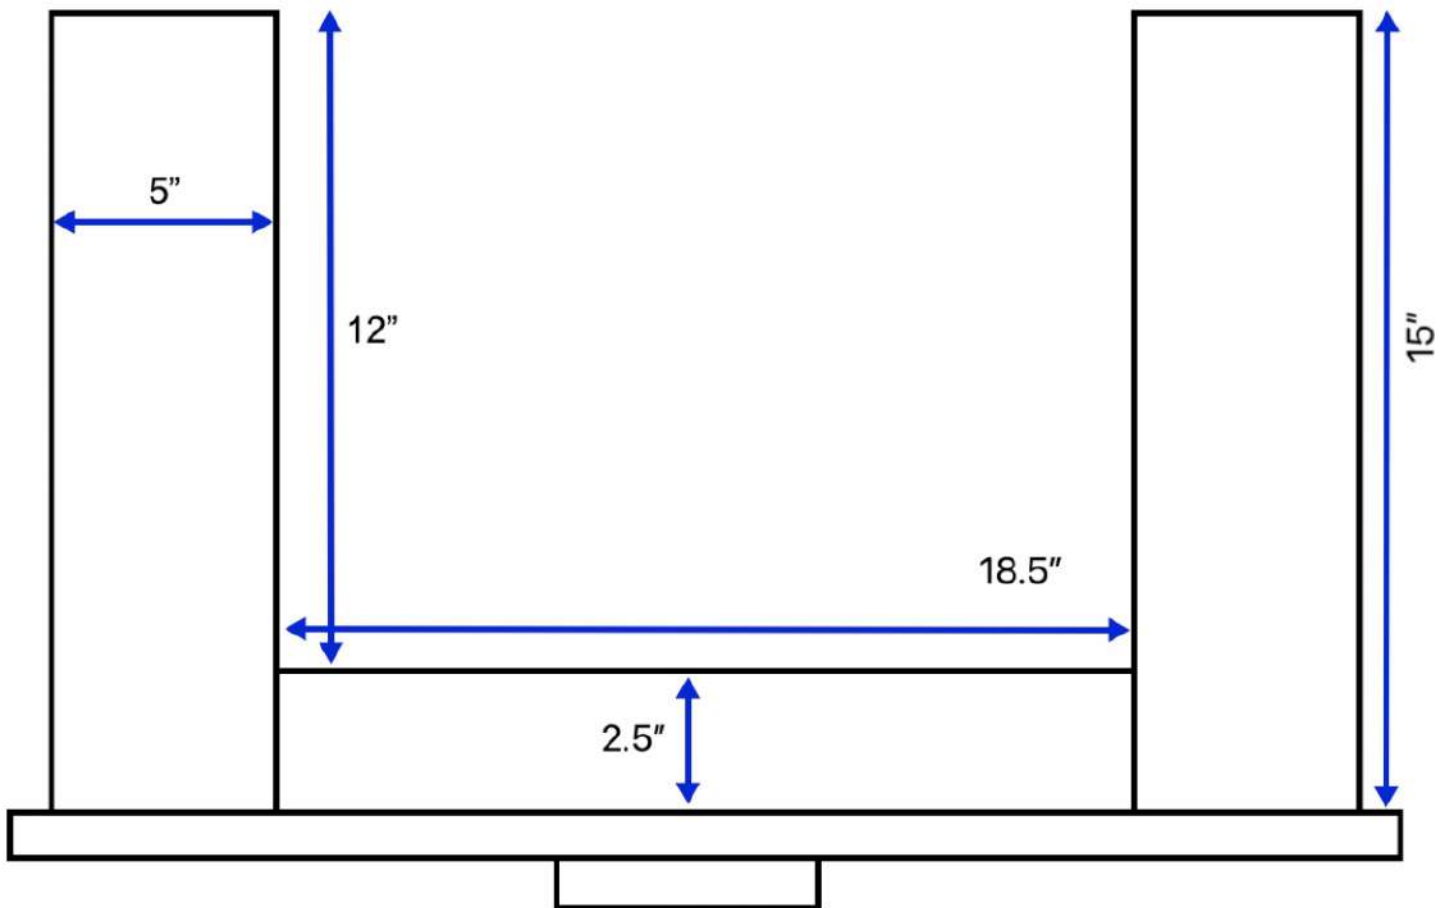

36-inch Vanity (Top Drawer)

All measurements are approximate and rounded to the nearest quarter inch.
Please allow for a slight margin of error.