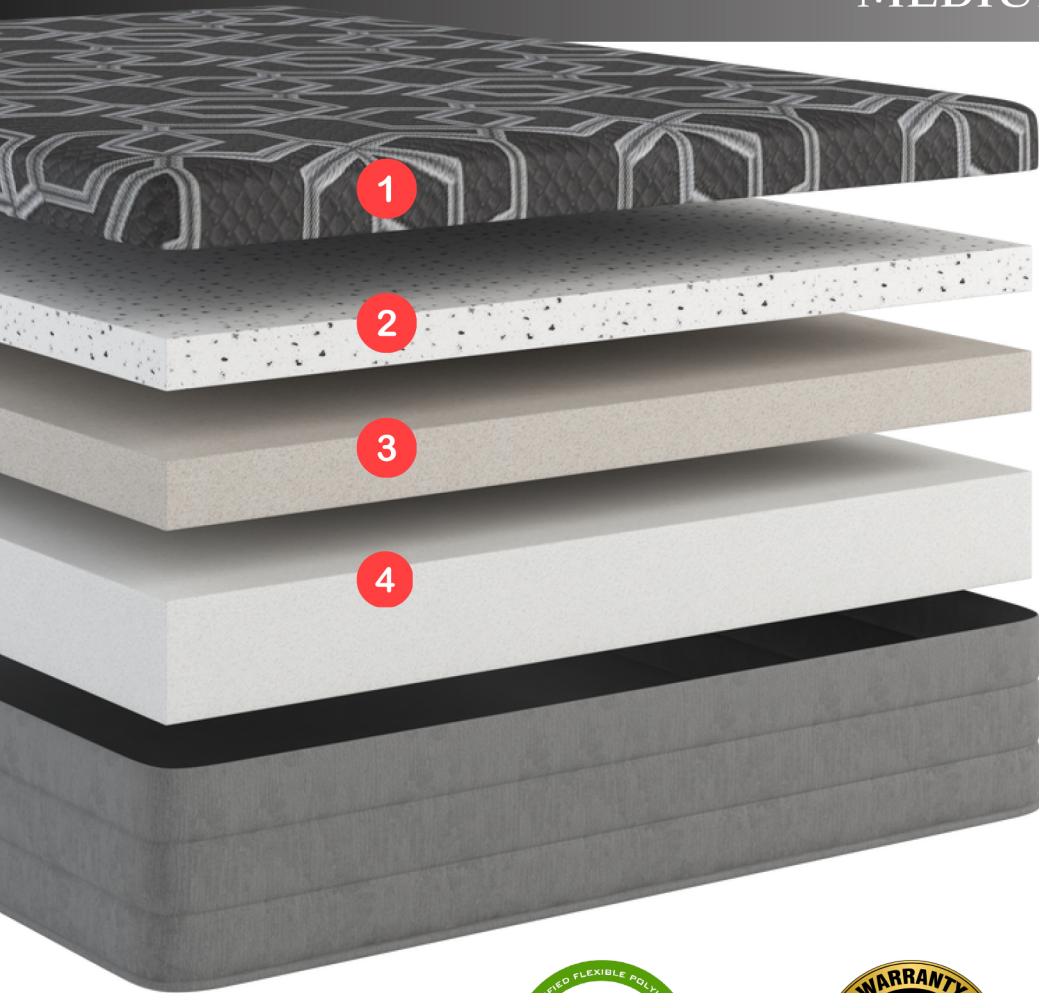

TRU ELATE COOLING

MEDIUM | 14"

514L2

1 Cooling Cover

Cool to touch cover reacts to your body temperature to pull away excess heat.

2 Elate Visco

Memory foam infused with graphite, copper, silver, and gel to add the ultimate in support and relieving pressure so you don't toss and turn throughout the night.

3 HD Comfort Foam

Allows you to float to your level of comfort giving added pressure relief and support.

4 HD Support Core

Individually wrapped coils help reduce noise and isolate body movement by your sleep partner allowing you to stay asleep longer.