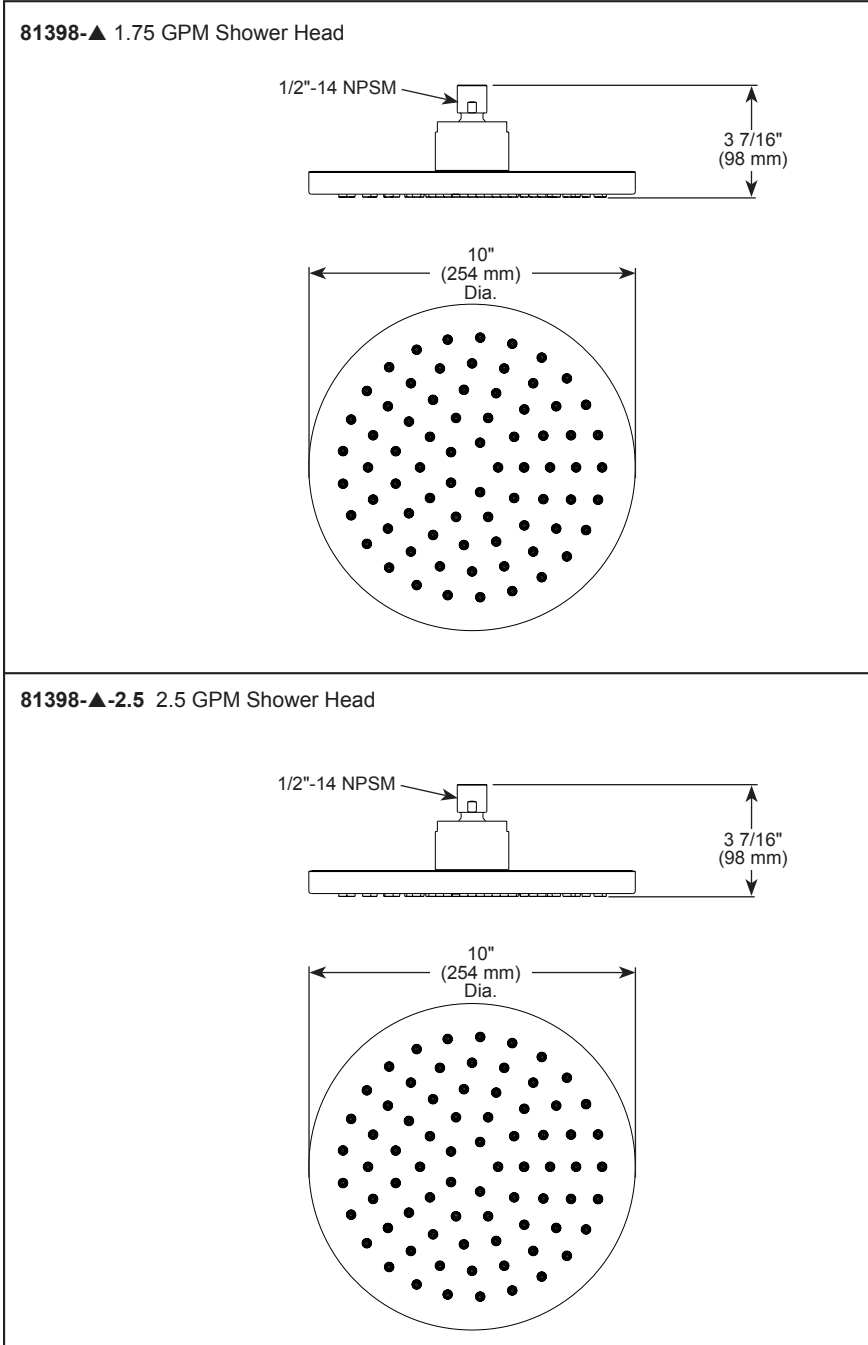

BRIZO®

RAINCAN SHOWER HEAD

■ Single-Function Round Raincan Shower Head

FEATURES:

- Touch-Clean® Spray Holes

STANDARD SPECIFICATIONS:

- Max. flow rate 2.5 gpm @ 80 psi, 9.5 L/min @ 550 kPa (81398-▲-2.5)
- Max. flow rate 1.75 gpm @ 80 psi, 6.6 L/min @ 550 kPa (81398-▲)
- Single function shower head
- Standard 1/2" pipe fittings. Wrench flats for tightening.
- Solid fabricated brass shower head
- Shower head is intended for overhead raincan orientation. Ball connector rotates and pivots.

WARRANTY

- Parts and Finish – Lifetime limited warranty; or for commercial purchasers, 10 years for multi-family residential (apartments and condominiums) and 5 years for all other commercial uses, in each case from the date the product is received by the original purchaser or their authorized representative (installation contractor, etc.).
- Please go to www.brizo.com for the complete details of our limited warranty.

COMPLIES WITH:

- ASME A112.18.1 / CSA B125.1
- EPA WaterSense® - Applies to 81398-▲ only

▲ Designate proper finish suffix

Brizo Kitchen & Bath Company reserves the right (1) to make changes in specifications and materials, and (2) to change or discontinue models, both without notice or obligation. Dimensions are for reference only. See current full-line price book or www.brizo.com for finish options and product availability.