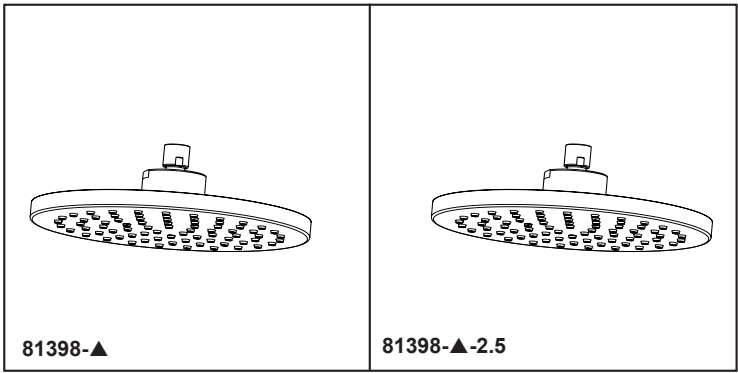

BRIZO®

RAINCAN SHOWER HEAD

■ Single-Function Round Raincan Shower Head

FEATURES:

- Touch-Clean® Spray Holes

STANDARD SPECIFICATIONS:

- Max. flow rate 2.5 gpm @ 80 psi, 9.5 L/min @ 550 kPa (81398-▲-2.5)
- Max. flow rate 1.75 gpm @ 80 psi, 6.6 L/min @ 550 kPa (81398-▲)
- Single function shower head
- Standard 1/2" pipe fittings. Wrench flats for tightening.
- Solid fabricated brass shower head
- Shower head is intended for overhead raincan orientation. Ball connector rotates and pivots.

WARRANTY

- Parts and Finish – Lifetime limited warranty; or for commercial purchasers, 10 years for multi-family residential (apartments and condominiums) and 5 years for all other commercial uses, in each case from the date the product is received by the original purchaser or their authorized representative (installation contractor, etc.).
- Please go to www.brizo.com for the complete details of our limited warranty.

COMPLIES WITH:

- ASME A112.18.1 / CSA B125.1
- EPA WaterSense® - Applies to 81398-▲ only

▲ Designate proper finish suffix

Brizo Kitchen & Bath Company reserves the right (1) to make changes in specifications and materials, and (2) to change or discontinue models, both without notice or obligation. Dimensions are for reference only. See current full-line price book or www.brizo.com for finish options and product availability.