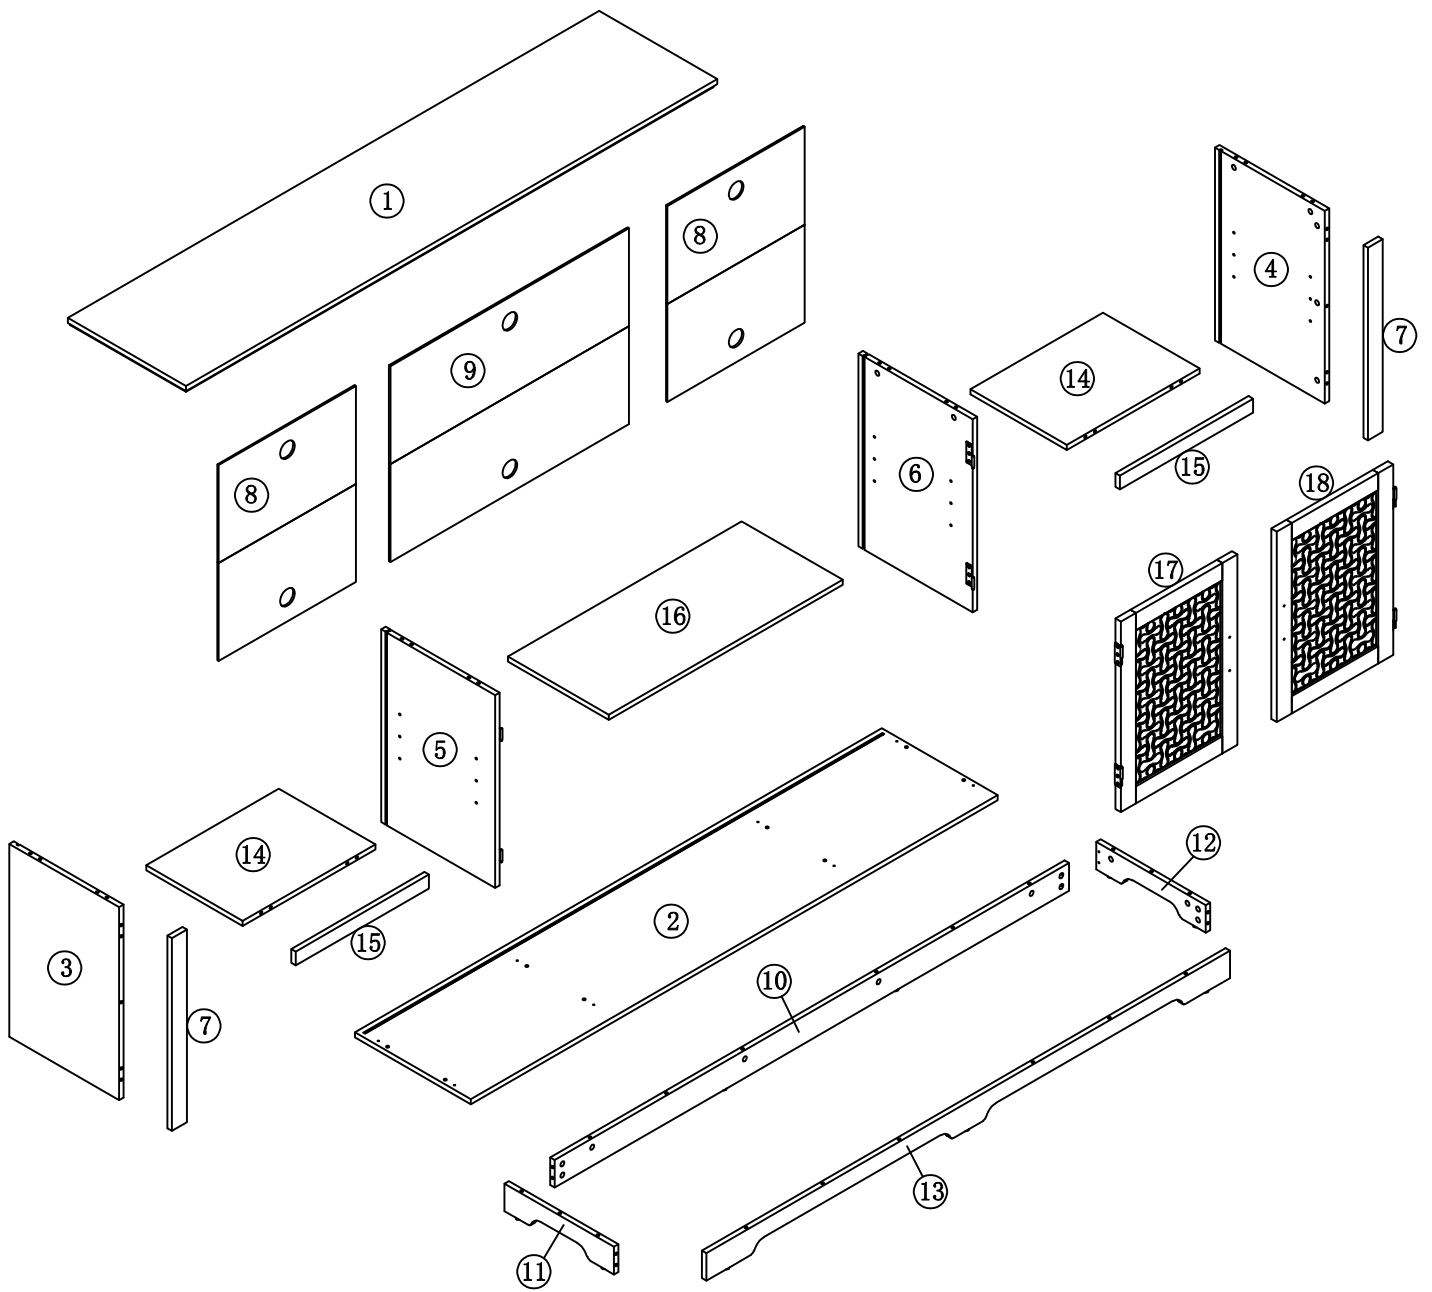

TV Stand

Assembly Instructions

NOTE: This instruction manual contains **IMPORTANT** safety information. Please read carefully before assembling the product

<p>A</p>  <p>M6*33.5mm 38+2pcs</p>	<p>B</p>  <p>∅15*11.5 38+2pcs</p>	<p>C</p>  <p>∅8*30mm 30+2pcs</p>
<p>D</p>  <p>12+1pcs</p>	<p>E</p>  <p>2pcs</p>	<p>F</p>  <p>2pcs</p>
<p>G</p>  <p>M3*15mm 4pcs</p>	<p>H</p>  <p>M3*12mm 4pcs</p>	<p>I</p>  <p>M4*50mm 8+1pcs</p>
<p>J</p>  <p>∅3*17mm 8+1pcs</p>	<p>K</p>  <p>8+1pcs</p>	<p>L</p>  <p>2pcs</p>
<p>M</p>  <p>M4*19mm 4pcs</p>	<p>N</p>  <p>1pcs</p>	

STEP 1

A x 22pcs

STEP 2

B x 10pcs

C x 8pcs

STEP 3

STEP 4

STEP 5

B x 4pcs

STEP 6

B x 4pcs

STEP 7

	B x 12pcs
	C x 6pcs

STEP 8

STEP 9

	D x 12pcs
--	-----------

STEP 10

	F x 2pcs
	H x 4pcs
	L x 2pcs
	M x 4pcs

STEP 11

STEP 12

	A x 8pcs
	E x 2pcs
	G x 4pcs

STEP 13

	B x 8pcs
	C x 8pcs

STEP 14