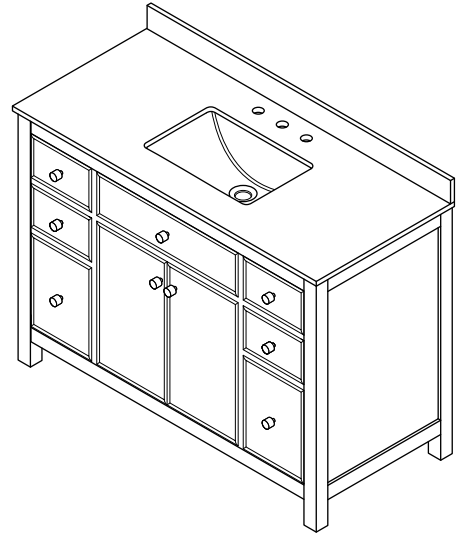

# WYNDHAM COLLECTION

TOP VIEW OF VANITY CABINET

\*Note: All measurements are  $\pm 1/4"$ .

WC-9292-48-SGL  
Quartz

# WYNDHAM COLLECTION

Note: Side splash is reversible. All measurements are  $\pm 1/4$ ".

WC-QC3-48-SGL-TOP