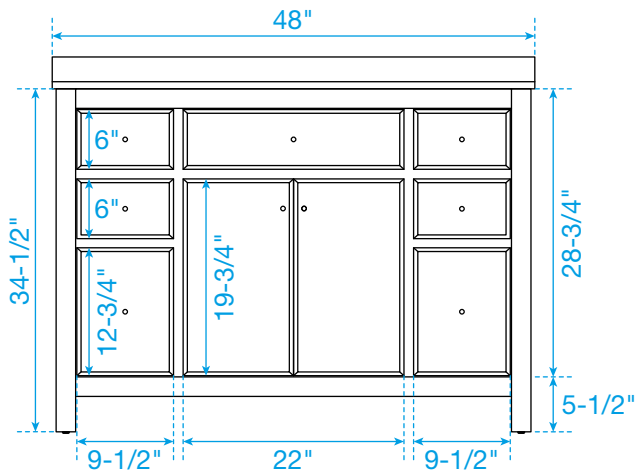

# WYNDHAM COLLECTION

TOP VIEW OF VANITY CABINET

\*Note: All measurements are  $\pm 1/4"$ .

WC-9292-48-SGL  
Quartz

# WYNDHAM COLLECTION

Note: Side splash is reversible. All measurements are  $\pm 1/4$ ".

WC-QC3-48-SGL-TOP