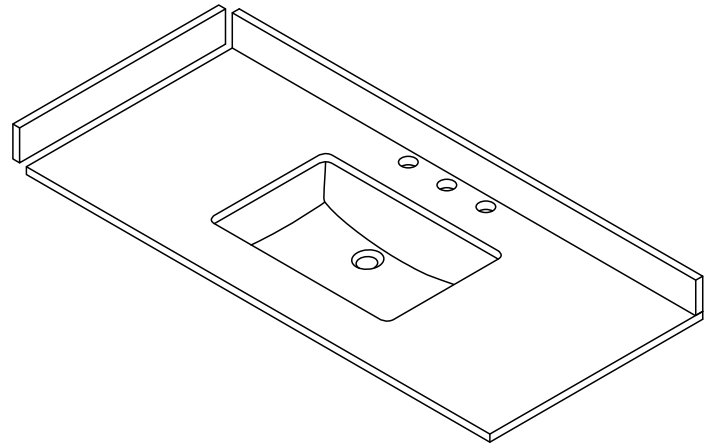

# WYNDHAM COLLECTION

TOP VIEW OF VANITY CABINET

\*Note: All measurements are  $\pm 1/4"$ .

WC-9292-48-SGL  
Quartz

# WYNDHAM COLLECTION

Note: Side splash is reversible. All measurements are  $\pm 1/4$ ".

WC-QC3-48-SGL-TOP