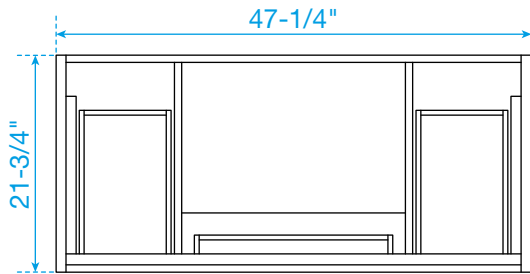

# WYNDHAM COLLECTION

TOP VIEW OF VANITY CABINET

\*Note: All measurements are  $\pm 1/4"$ .

WC-9292-48-SGL  
Quartz

# WYNDHAM COLLECTION

Note: Side splash is reversible. All measurements are  $\pm 1/4$ ".

WC-QC3-48-SGL-TOP