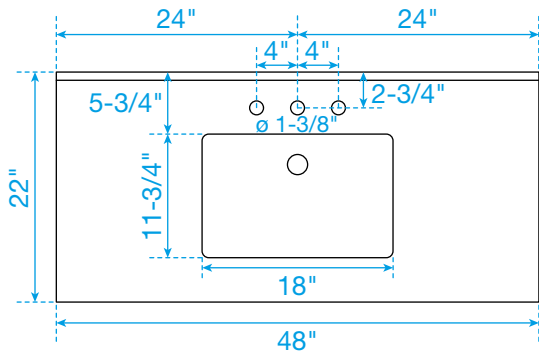

# WYNDHAM COLLECTION

TOP VIEW OF VANITY CABINET

\*Note: All measurements are  $\pm 1/4"$ .

WC-9292-48-SGL  
Quartz

# WYNDHAM COLLECTION

Note: Side splash is reversible. All measurements are  $\pm 1/4$ ".

WC-QC3-48-SGL-TOP