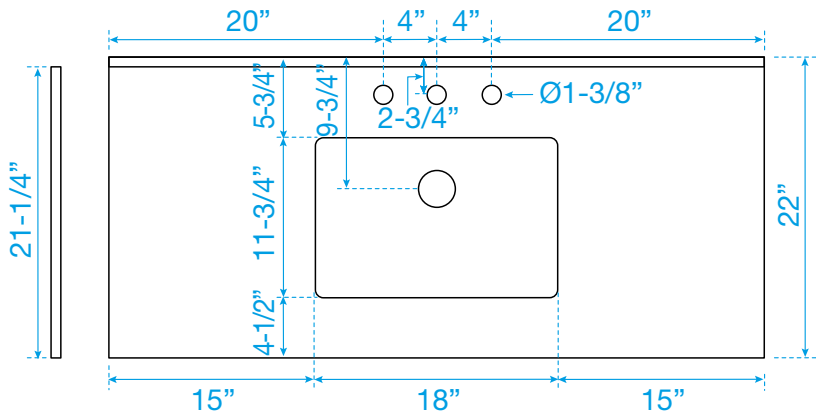

# WYNDHAM COLLECTION

TOP VIEW OF VANITY CABINET

\*Note: All measurements are  $\pm 1/4"$ .

WC-9292-48-SGL  
Quartz

# WYNDHAM COLLECTION

Note: Side splash is reversible. All measurements are  $\pm 1/4$ ".

WC-QC3-48-SGL-TOP