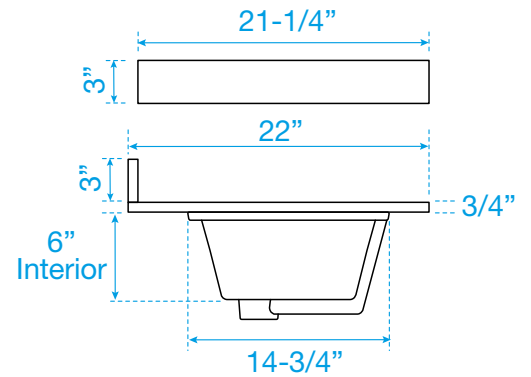

# WYNDHAM COLLECTION

TOP VIEW OF VANITY CABINET

\*Note: All measurements are  $\pm 1/4"$ .

WC-9292-48-SGL  
Quartz

# WYNDHAM COLLECTION

Note: Side splash is reversible. All measurements are  $\pm 1/4$ ".

WC-QC3-48-SGL-TOP