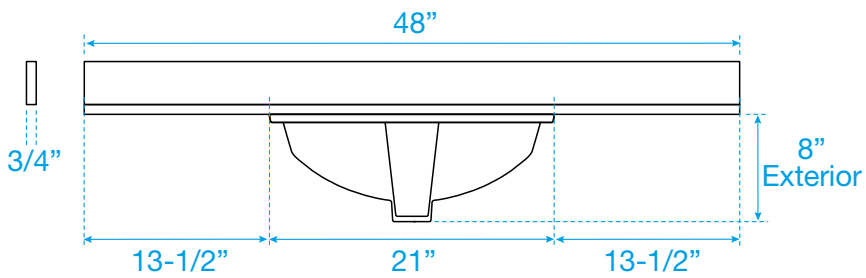

# WYNDHAM COLLECTION

TOP VIEW OF VANITY CABINET

\*Note: All measurements are  $\pm 1/4"$ .

WC-9292-48-SGL  
Quartz

# WYNDHAM COLLECTION

Note: Side splash is reversible. All measurements are  $\pm 1/4$ ".

WC-QC3-48-SGL-TOP