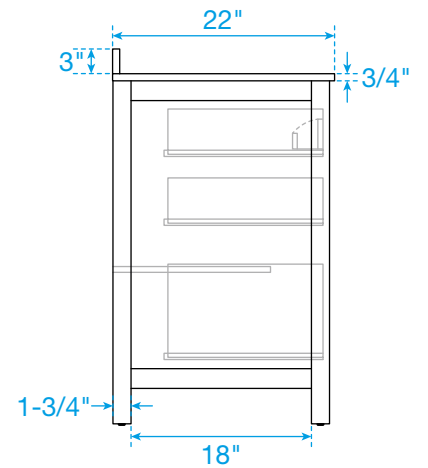

# WYNDHAM COLLECTION

TOP VIEW OF VANITY CABINET

\*Note: All measurements are  $\pm 1/4"$ .

WC-9292-48-SGL  
Quartz

# WYNDHAM COLLECTION

Note: Side splash is reversible. All measurements are  $\pm 1/4$ ".

WC-QC3-48-SGL-TOP