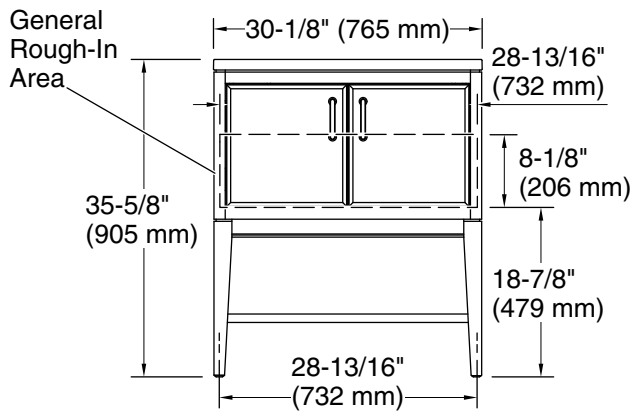

Features

- Three-way adjustable slow-close door hinges for easy cabinet access
- 18" (457 mm) cabinet interior provides ample storage space
- Finish-matched cabinet interior offers generous clearance for plumbing
- Customize your storage with optional accessories such as floor liners, drawer organizers, and perfectly sized containers (sold separately)

Color	Code	Description
-------	------	-------------

	0	White
	1WX	Slate Grey

Waste Pipe Location Information

Technical Information

All product dimensions are nominal.

Notes

Install this product according to the installation instructions.