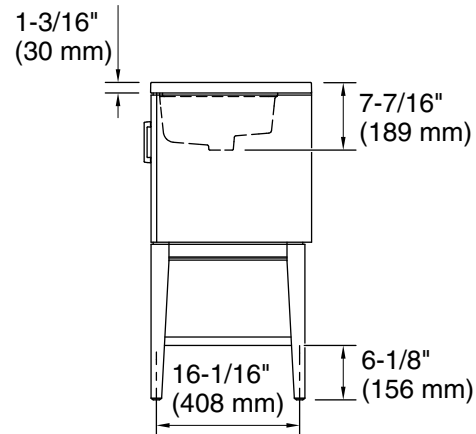

Features

- Three-way adjustable slow-close door hinges for easy cabinet access
- 18" (457 mm) cabinet interior provides ample storage space
- Finish-matched cabinet interior offers generous clearance for plumbing
- Customize your storage with optional accessories such as floor liners, drawer organizers, and perfectly sized containers (sold separately)

Color	Code	Description
-------	------	-------------

	0	White
	1WX	Slate Grey

Waste Pipe Location Information

Technical Information

All product dimensions are nominal.

Notes

Install this product according to the installation instructions.