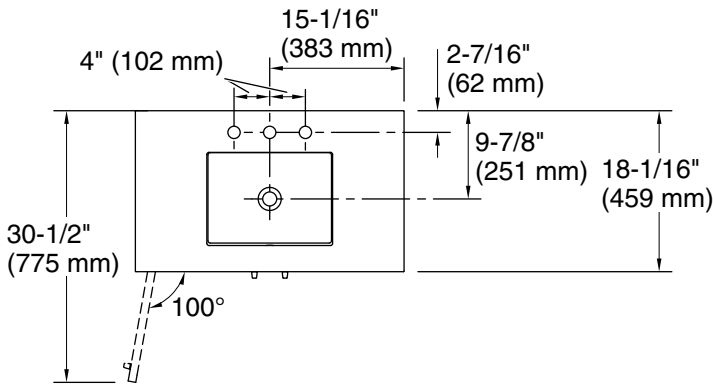

Color	Code	Description
-------	------	-------------

	0	White
	1WX	Slate Grey

Waste Pipe Location Information

Technical Information

All product dimensions are nominal.

Notes

Install this product according to the installation instructions.