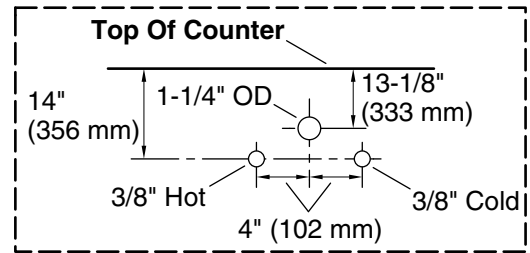

Color	Code	Description
-------	------	-------------

	0	White
	1WX	Slate Grey

Waste Pipe Location Information

Technical Information

All product dimensions are nominal.

Notes

Install this product according to the installation instructions.