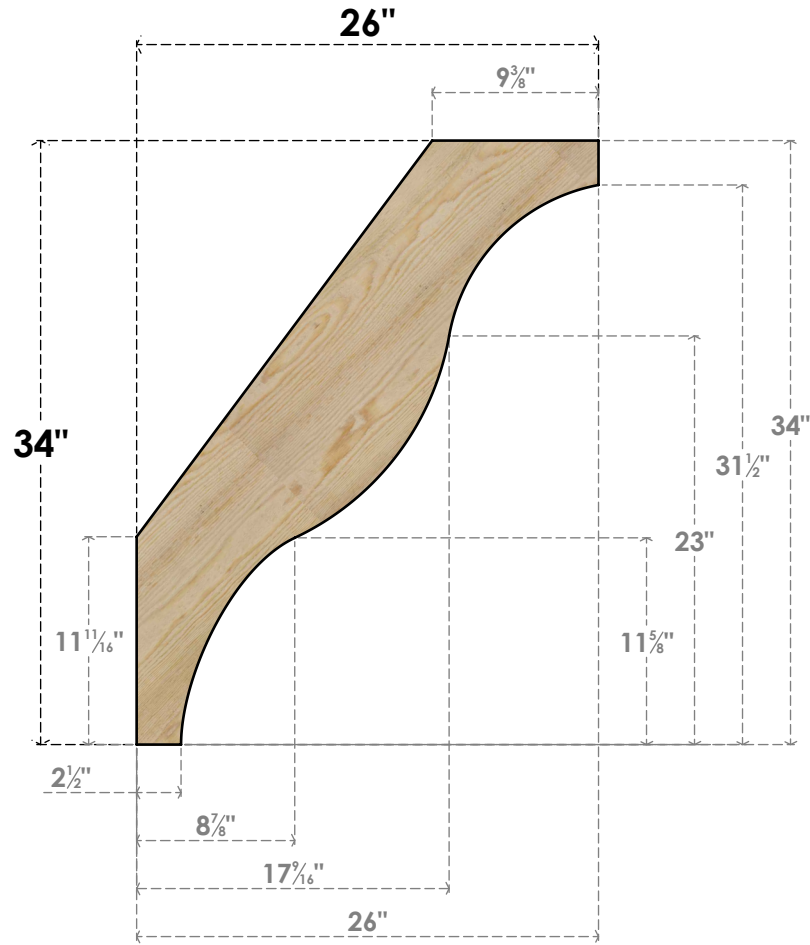

BRC04X26X34FST00RDF

4"W X 26"D X 34"H FUNSTON ROUGH SAWN BRACE, DOUGLAS FIR

SIDE

FRONT

EKENA MILLWORK
 2300 WEST MAIN ST.
 CLARKSVILLE, TX 75426
 TOLL FREE: 866-607-0453
 WWW.EKENAMILLWORK.COM

NOTES

1. INSTALLATION TO BE COMPLETED IN ACCORDANCE WITH MANUFACTURER'S SPECIFICATIONS.
2. DRAWING MAY NOT BE TO SCALE
3. THIS DRAWING IS INTENDED FOR DESIGN AND PLANNING PURPOSES ONLY.
4. ALL INFORMATION CONTAINED HEREIN WAS CURRENT AT THE TIME OF DEVELOPMENT BUT MUST BE REVIEWED AND APPROVED BY THE PRODUCT MANUFACTURER TO BE CONSIDERED ACCURATE.
5. PRODUCTS ARE NOT KILN DRIED. THIS ITEM IS UNIQUE AND WILL CONTAIN THE NATURAL VARIATIONS THAT THE WOOD SPECIES OFFERS. THIS MAY RESULT IN VARIATIONS UP TO 1/4"