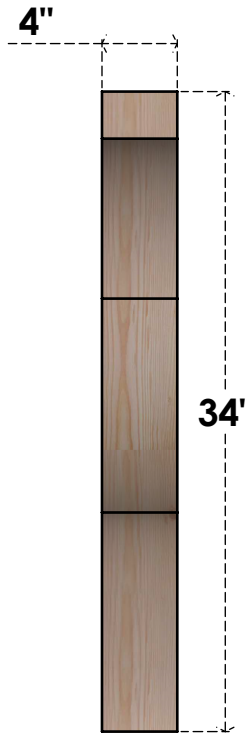

BRC04X26X34FST00RDF

4"W X 26"D X 34"H FUNSTON ROUGH SAWN BRACE, DOUGLAS FIR

SIDE

FRONT

EKENA MILLWORK
 2300 WEST MAIN ST.
 CLARKSVILLE, TX 75426
 TOLL FREE: 866-607-0453
 WWW.EKENAMILLWORK.COM

NOTES

1. INSTALLATION TO BE COMPLETED IN ACCORDANCE WITH MANUFACTURER'S SPECIFICATIONS.
2. DRAWING MAY NOT BE TO SCALE
3. THIS DRAWING IS INTENDED FOR DESIGN AND PLANNING PURPOSES ONLY.
4. ALL INFORMATION CONTAINED HEREIN WAS CURRENT AT THE TIME OF DEVELOPMENT BUT MUST BE REVIEWED AND APPROVED BY THE PRODUCT MANUFACTURER TO BE CONSIDERED ACCURATE.
5. PRODUCTS ARE NOT KILN DRIED. THIS ITEM IS UNIQUE AND WILL CONTAIN THE NATURAL VARIATIONS THAT THE WOOD SPECIES OFFERS. THIS MAY RESULT IN VARIATIONS UP TO 1/4"