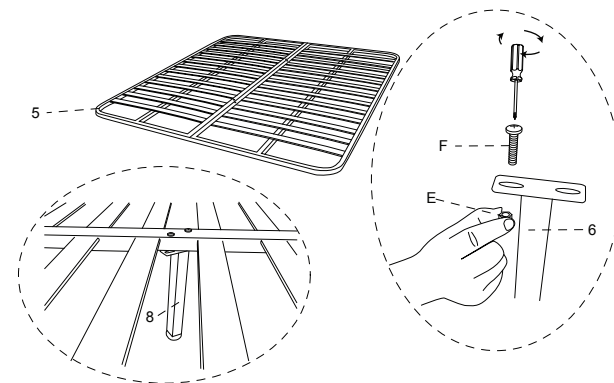

ASSEMBLY INSTRUCTIONS.

KING BED BROWN

THANK YOU FOR YOUR PURCHASE!

PARTS AND HARDWARE.

1. HEADBOARD x 1 	2. FOOTBOARD x 2 	3. LEFT SIDE RAIL x 1 
4. RIGHT SIDE RAIL x 4 	5. CENTER RAIL x 4 	6. x2 
A M8*3cm x24 	B x24 	C x24 
D M6 *1 	E x4 	F x4 

NOTES.

Thank you for purchasing this quality product!
Be sure to check all packing material carefully for small part that may have come loose inside the carton during shipping.

CAUTION: The item is heavy, assembly should be performed by two people.

STEP 1.

STEP 2.

STEP 3.