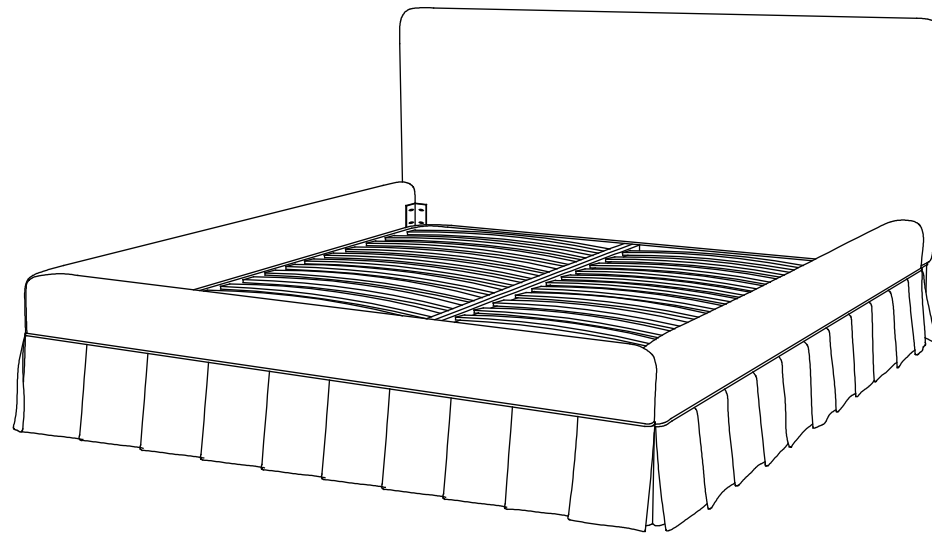

ASSEMBLY INSTRUCTIONS.

KING BED BROWN

THANK YOU FOR YOUR PURCHASE!

PARTS AND HARDWARE.

1. HEADBOARD x 1 	2. FOOTBOARD x 2 	3. LEFT SIDE RAIL x 1 
4. RIGHT SIDE RAIL x 4 	5. CENTER RAIL x 4 	6. x2 
A M8*3cm x24 	B x24 	C x24 
D M6 *1 	E x4 	F x4 

NOTES.

Thank you for purchasing this quality product!
Be sure to check all packing material carefully for small part that may have come loose inside the carton during shipping.

CAUTION: The item is heavy, assembly should be performed by two people.