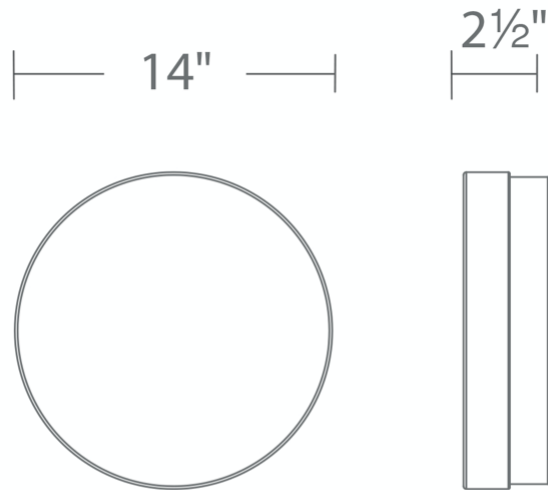

FM-2115

Project:

Location:

Fixture Type:

Catalog Number:

AVAILABLE FINISHES:

Circa

FM-2115

PRODUCT DESCRIPTION

This utilitarian family features a range of sizes to accommodate compact spaces like narrow hallways and stairwell landings as well as medium-sized rooms in office buildings and luxury homes. A thick, one-inch glass shade is pressed and sanded for pure whiteness, while a second insert is layered inside to extract the optimal amount of light from the high-performance LED modules.

FEATURES

- ACLED driverless technology
- 277V option available for special order.
- Etched pressed glass diffuser with interior ceramic glaze
- Built in color temperature adjustability. Switch from 2700K/3000K/3500K
- 3CCT switch installs within the junction box
- Option to pre-select color temperature or adjust in the field
- 0-10V dimming option available (special order), unit dimensions: 3.4" x 1.2" x 0.5" (model#LDS065M010AFE-LO1)

SPECIFICATIONS

Rated Life	54000 Hours
Standards	ETL, cETL, Damp Location Listed, Title 24 JA8: 2019 Compliant, Energy Star 2.0, ADA
Input	120 VAC, 50/60Hz
Dimming	ELV: 100-10%, TRIAC: 100-10%
Mounting	Can be mounted on ceiling or wall in all orientations
Color Temp	2700K, 3000K, 3500K
CRI	90
Construction	Steel construction with etched opal glass

REPLACEMENT PARTS

RPL-GLA-4115 - Glass

Model & Size	Color Temp	Finish	LED Watts	LED Lumens	Delivered Lumens
FM-2115 14"	2700K	BK Black	29.9W	2997	1900
	2700K	TT Titanium	29.9W	2997	1900
	3000K	BK Black	30.3W	3135	1983
	3000K	TT Titanium	30.3W	3135	1983
	3500K	BK Black	29.9W	2990	1875
	3500K	TT Titanium	29.9W	2990	1875

Example: **FM-2115-35-TT**

•For 277V special order, add an "F" before the finish: FM-2115F-30-TT

For custom requests please contact customs@modernforms.com