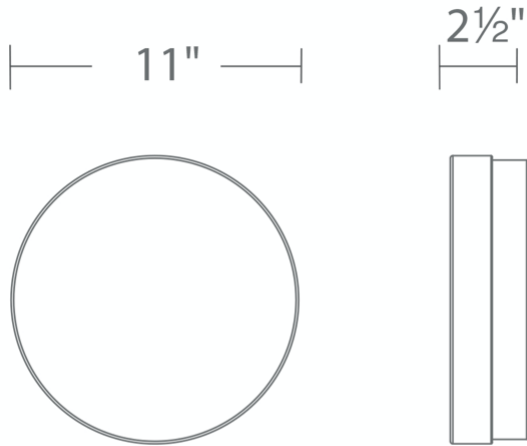

REPLACEMENT PARTS

RPL-GLA-4111 - Glass

FM-2111

Model & Size	Color Temp	Finish	LED Watts	LED Lumens	Delivered Lumens
FM-2111 11"	2700K	BK Black	27.6W	2625	1127
	2700K	TT Titanium	27.6W	2625	1127
	3000K	BK Black	27.6W	2625	1127
	3000K	TT Titanium	27.6W	2625	1127
	3500K	BK Black	27.6W	2625	1127
	3500K	TT Titanium	27.6W	2625	1127

Example: **FM-2111-35-TT**

•For 277V special order, add an "F" before the finish: FM-2111F-30-BK

For custom requests please contact customs@modernforms.com