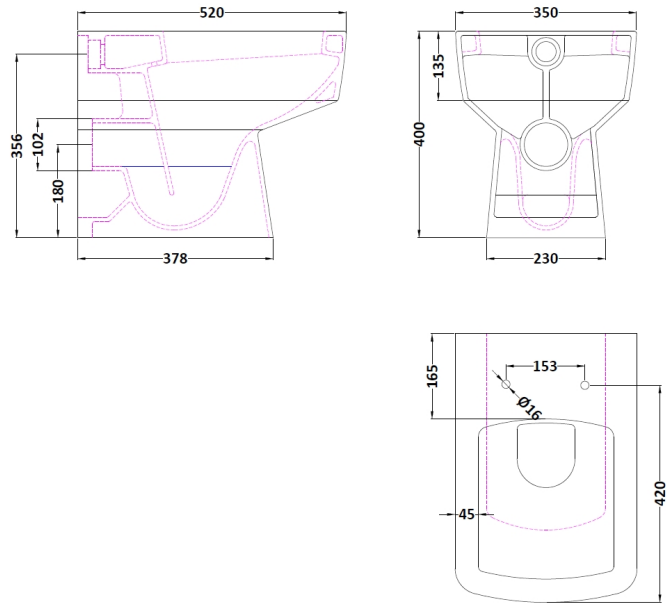

CUSTOMER DATA SHEET - CERAMICS

SALES CODE: NCH106B

DESCRIPTION: Square Btw Pan Only

PRODUCT DIMENSIONS

Height (mm)	Width (mm)	Depth (mm)	Nett Wgt Kg
400	350	520	24.32

PACKAGING DIMENSIONS

Height (mm)	Width (mm)	Depth (mm)	Gross Wgt Kg
410	365	545	25.1

PACKAGING DATA

Box Colour	Brown Cardboard Box - Printed		
Box Qty	1	Label Colour	Not Applicable
Label Size	100 x 50	Label Qty	0

OUTER BOX DIMENSIONS (If Applicable)

Height (mm)	Width (mm)	Depth (mm)	Gross Wgt Kg
Barcode		5055369029112	

PRODUCT DETAILS

Country of Origin	China
Fitting Instruction	No

Certification	CE	Yes	WRAS	N/A	WRAS Number	N/A
Product Material	Vitreous China					

PANS/BIDETS

Trap Style	P Trap	Includes Seat	No
------------	--------	---------------	----

BASINS

Tap Hole	Not Applicable	Chain Stay Hole	Not Applicable
Template	Not Applicable	Waste Type Req'd	Not Applicable
Overflow Incl.	Not Applicable	Overflow Cover	Not Applicable
Inner Bowl Depth	N/A		

GENERAL