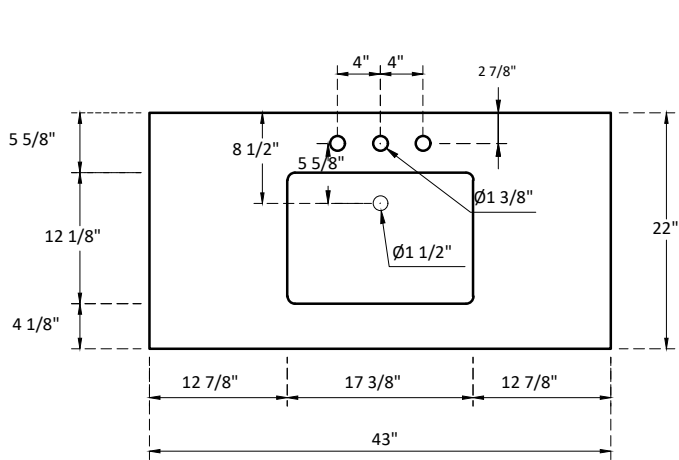

SPECIFICATIONS

Handle:
Overall length : 6 1/8" (155mm)
center to center : 5" (128mm)

Knob:
Overall length : 2" (50mm)
center to center : 1 1/4" (32mm)