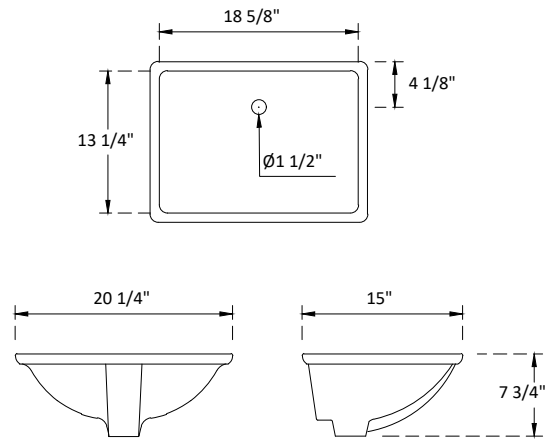

SPECIFICATIONS

Handle:
Overall length : 6 1/8" (155mm)
center to center : 5" (128mm)

Knob:
Overall length : 2" (50mm)
center to center : 1 1/4" (32mm)