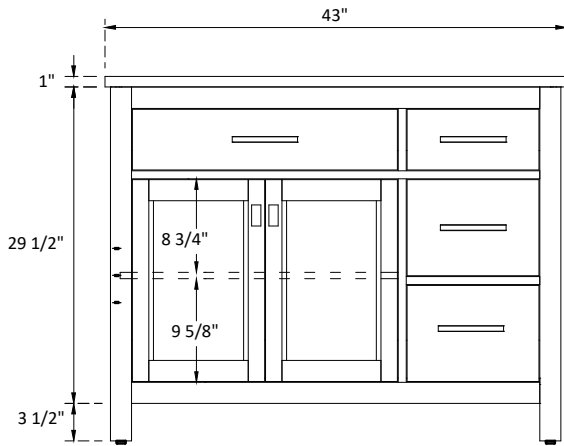

SPECIFICATIONS

Handle:
Overall length : 6 1/8" (155mm)
center to center : 5" (128mm)

Knob:
Overall length : 2" (50mm)
center to center : 1 1/4" (32mm)