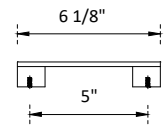

SPECIFICATIONS

Handle:
Overall length : 6 1/8" (155mm)
center to center : 5" (128mm)

Knob:
Overall length : 2" (50mm)
center to center : 1 1/4" (32mm)