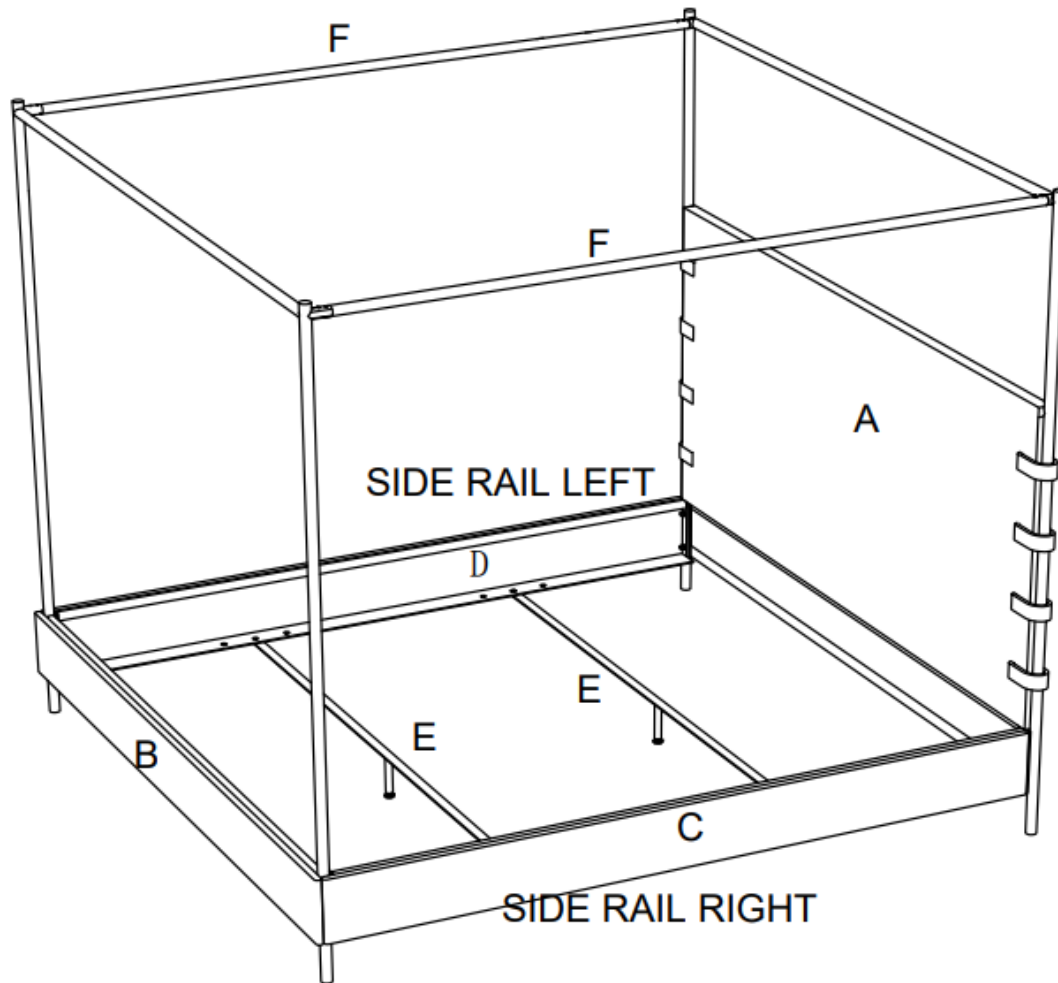

ASSEMBLY INSTRUCTION

Canopy Bed

PART LIST			NO.	DESCRIPTION		QTY.
NO.	DESCRIPTION	QTY.	1		Allen Bolt M8 *20mm	8PCS
A	HEADBOARD	1PC	2		Countersunk Head Bolt M8 *20mm	4PCS
B	FOOTBOARD	1PC	3		Lock Washer	12PCS
C	SIDE RAIL RIGHT	1PC	4		Flat Washer	12PCS
D	SIDE RAIL LEFT	1PC	5		Nut	4PCS
E	CROSSBEAM	2PCS	6		Allen Key (Bigger)	1PC
F	CANOPY	2PCS	7		Wrench	1PC
			8		Allen Key (Small)	1PC
			9		Hex Socket Head Bolt M6 *10mm	8PCS
			10		Allen Key (Smallest)	1PC