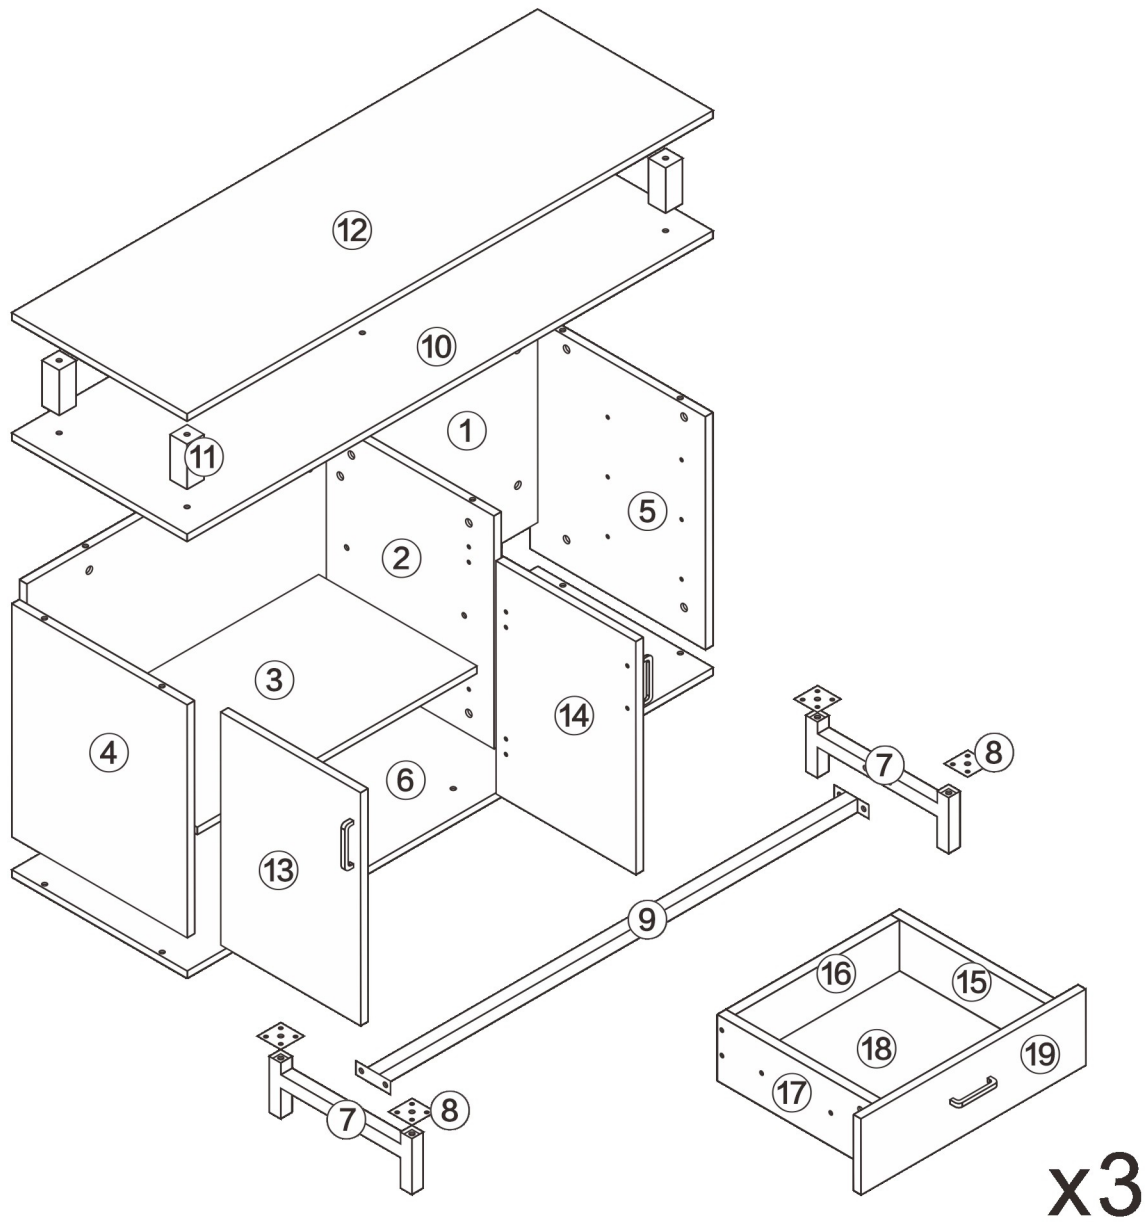

801#

Side Cabinet

L1500*W500*H800MM

Installation Instructions

Notes: Don't tighten screws completely at first, just in case parts were assembled wrongly and need disassemble. Tighten screws at last when all parts are put together.

C	12PCS
3.5*14mm	

E₁	6PCS
Three-section Rail	

4

A	2PCS
	
15*10mm	

5

A	2PCS
	
15*10mm	

6

A	4PCS
	
15*10mm	

A	10PCS
	
15*10mm	

12

H	5PCS
	
6*75mm	

I	4PCS	J	16PCS	K	4PCS	L	2PCS
		 4*12mm		 4*18mm			

14

Dx4x3

A	12PCS	D	12PCS
15*10mm		3.5*40mm	

15

E₂x3

Cx6

C	12PCS	E₂	6PCS
3.5*14mm		Three-section Rail	

K	6PCS	L	3PCS
			
4*18mm			