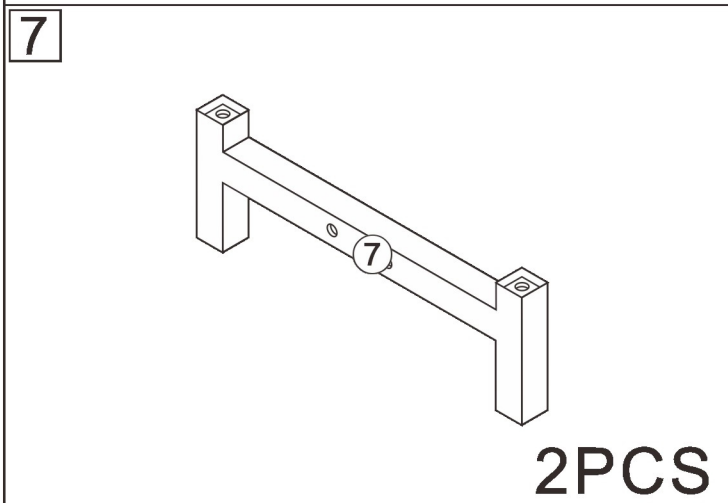

801#

Side Cabinet

L1500*W500*H800MM

Installation Instructions

Notes: Don't tighten screws completely at first, just in case parts were assembled wrongly and need disassemble. Tighten screws at last when all parts are put together.

17

3PCS

18

3PCS

19

3PCS

1

B	42PCS
	
6*28mm	

C	12PCS
3.5*14mm	

E₁	6PCS
Three-section Rail	

4

A	2PCS
	
15*10mm	

5

A	2PCS
	
15*10mm	

6

A	4PCS
	
15*10mm	

A	10PCS
	
15*10mm	

12

H	5PCS
	
6*75mm	

I	4PCS	J	16PCS	K	4PCS	L	2PCS
		 4*12mm		 4*18mm			

14

Dx4x3

A	12PCS	D	12PCS
15*10mm		3.5*40mm	

15