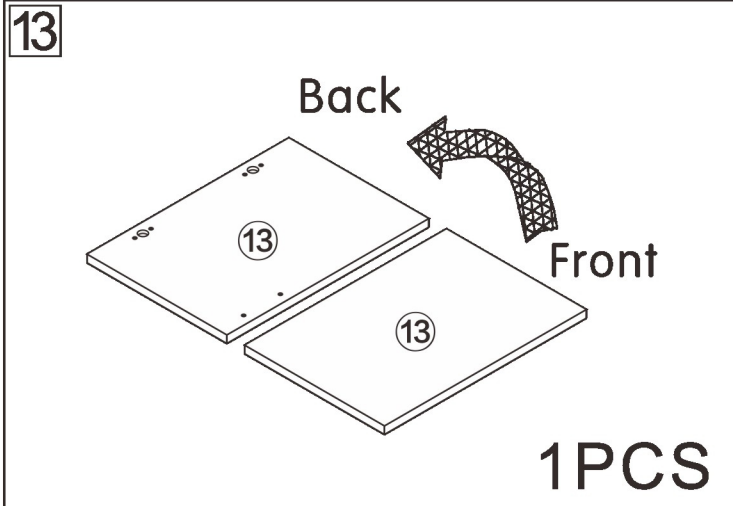

801#

Side Cabinet

L1500*W500*H800MM

Installation Instructions

Notes: Don't tighten screws completely at first, just in case parts were assembled wrongly and need disassemble. Tighten screws at last when all parts are put together.

17

3PCS

18

3PCS

19

3PCS

1

B	42PCS
	
6*28mm	

C	12PCS
3.5*14mm	

E₁	6PCS
Three-section Rail	

4

A	2PCS
	
15*10mm	

5

A	2PCS
	
15*10mm	

6

A	4PCS
	
15*10mm	

A	10PCS
	
15*10mm	

12

H	5PCS
	
6*75mm	

I	4PCS	J	16PCS	K	4PCS	L	2PCS
		 4*12mm		 4*18mm			

14

Dx4x3

A	12PCS	D	12PCS
15*10mm		3.5*40mm	

15