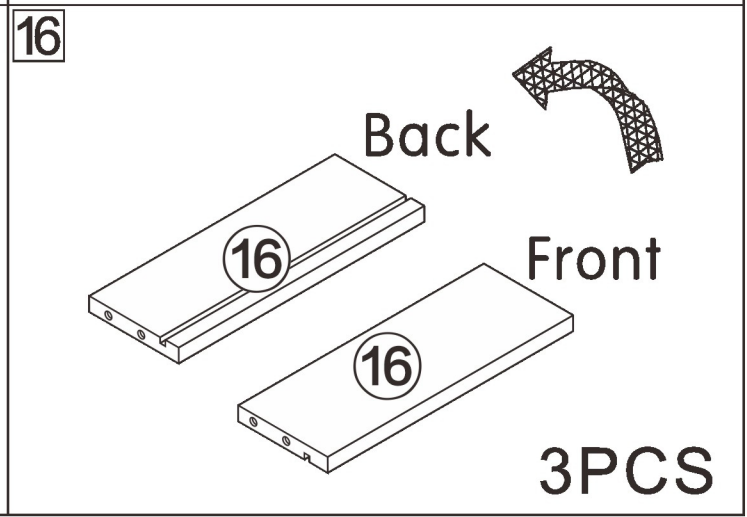

801#

Side Cabinet

L1500*W500*H800MM

Installation Instructions

Notes: Don't tighten screws completely at first, just in case parts were assembled wrongly and need disassemble. Tighten screws at last when all parts are put together.

17

3PCS

18

3PCS

19

3PCS

1

B	42PCS
	
6*28mm	

C	12PCS
3.5*14mm	

E₁	6PCS
Three-section Rail	

4

A	2PCS
	
15*10mm	

5

A	2PCS
	
15*10mm	

6

A	4PCS
	
15*10mm	

A	10PCS
	
15*10mm	

12

H	5PCS
	
6*75mm	

I	4PCS	J	16PCS	K	4PCS	L	2PCS
		 4*12mm		 4*18mm			

14

Dx4x3

A	12PCS	D	12PCS
15*10mm		3.5*40mm	

15