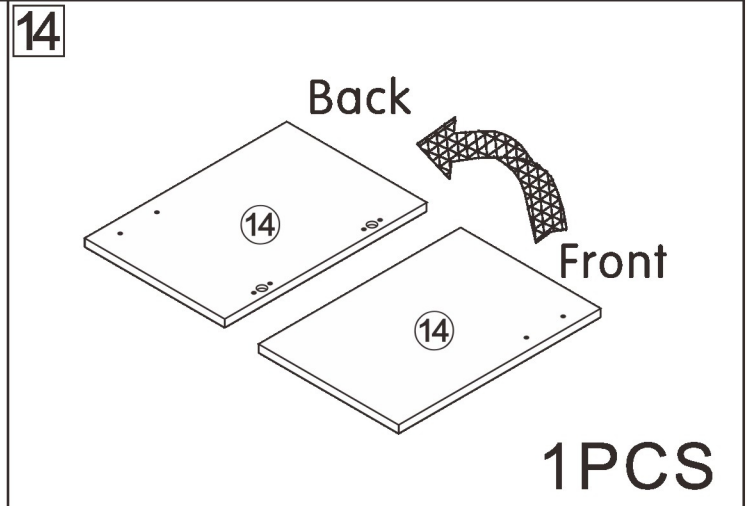

801#

Side Cabinet

L1500*W500*H800MM

Installation Instructions

Notes: Don't tighten screws completely at first, just in case parts were assembled wrongly and need disassemble. Tighten screws at last when all parts are put together.

17

3PCS

18

3PCS

19

3PCS

1

B	42PCS
	
6*28mm	

C	12PCS
3.5*14mm	

E₁	6PCS
Three-section Rail	

4

A	2PCS
	
15*10mm	

5

A	2PCS
	
15*10mm	

6

A	4PCS
	
15*10mm	

A	10PCS
	
15*10mm	

12

H	5PCS
	
6*75mm	

I	4PCS	J	16PCS	K	4PCS	L	2PCS
		 4*12mm		 4*18mm			

14

Dx4x3

A	12PCS	D	12PCS
15*10mm		3.5*40mm	

15