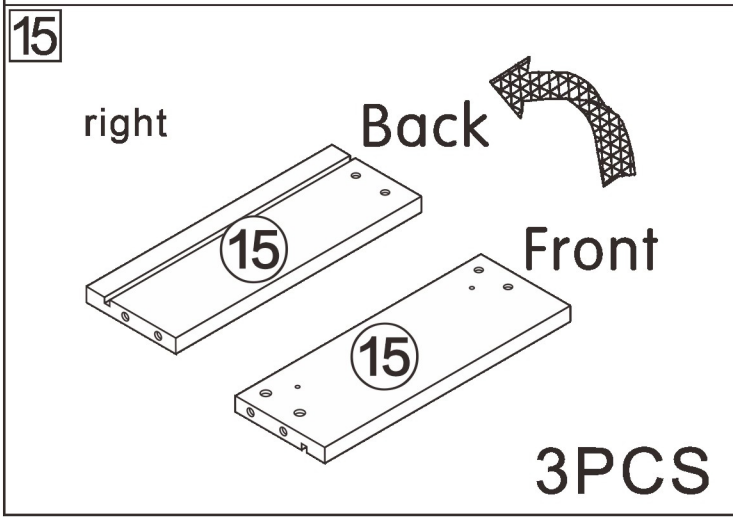

801#

Side Cabinet

L1500*W500*H800MM

Installation Instructions

Notes: Don't tighten screws completely at first, just in case parts were assembled wrongly and need disassemble. Tighten screws at last when all parts are put together.

17

3PCS

18

3PCS

19

3PCS

1

B	42PCS
	
6*28mm	

C	12PCS
3.5*14mm	

E₁	6PCS
Three-section Rail	

4

A	2PCS
	
15*10mm	

5

A	2PCS
	
15*10mm	

6

A	4PCS
	
15*10mm	

A	10PCS
	
15*10mm	

12

H	5PCS
	
6*75mm	

I	4PCS	J	16PCS	K	4PCS	L	2PCS
		 4*12mm		 4*18mm			

14

Dx4x3

A	12PCS	D	12PCS
15*10mm		3.5*40mm	

15