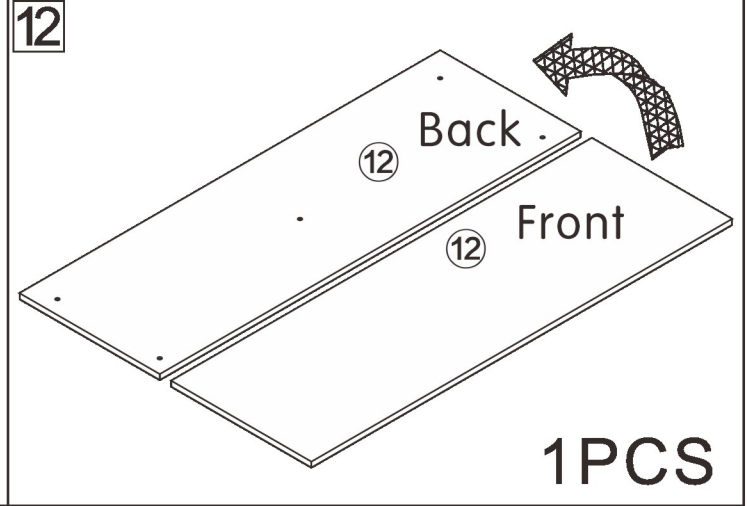

801#

Side Cabinet

L1500*W500*H800MM

Installation Instructions

Notes: Don't tighten screws completely at first, just in case parts were assembled wrongly and need disassemble. Tighten screws at last when all parts are put together.

17

3PCS

18

3PCS

19

3PCS

1

B	42PCS
	
6*28mm	

C	12PCS
3.5*14mm	

E₁	6PCS
Three-section Rail	

4

A	2PCS
	
15*10mm	

5

A	2PCS
	
15*10mm	

6

A	4PCS
	
15*10mm	

A	10PCS
	
15*10mm	

12

H	5PCS
	
6*75mm	

I	4PCS	J	16PCS	K	4PCS	L	2PCS
		 4*12mm		 4*18mm			

14

Dx4x3

A	12PCS	D	12PCS
15*10mm		3.5*40mm	

15