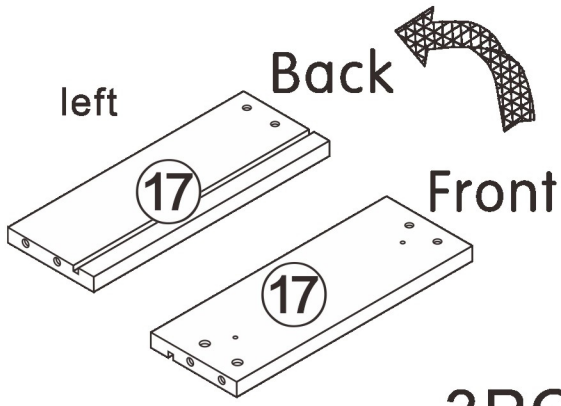

801#

Side Cabinet

L1500*W500*H800MM

Installation Instructions

Notes: Don't tighten screws completely at first, just in case parts were assembled wrongly and need disassemble. Tighten screws at last when all parts are put together.

Disassembly and installation of accessories

A 42PCS 15*10mm	B 42PCS 6*28mm	C 40PCS 3.5*14mm	D 12PCS 3.5*40mm	E 6PCS Tools Recommended	F 4PCS 6X12mm	G 4PCS 6X15mm	H 5PCS 6*75mm
I 4PCS 	J 16PCS 4*12mm	K 10PCS 4*18mm	L 5PCS 	 Tools Recommended	 Tools Recommended		

17

3PCS

18

3PCS

19

3PCS

1

B	42PCS
	
6*28mm	

C	12PCS
3.5*14mm	

E₁	6PCS
Three-section Rail	

4

A	2PCS
	
15*10mm	

5

A	2PCS
	
15*10mm	

6

A	4PCS
	
15*10mm	