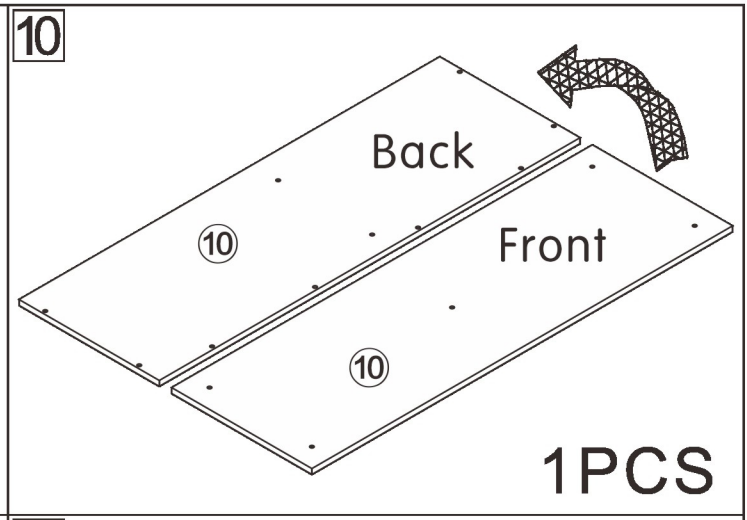

801#

Side Cabinet

L1500*W500*H800MM

Installation Instructions

Notes: Don't tighten screws completely at first, just in case parts were assembled wrongly and need disassemble. Tighten screws at last when all parts are put together.

17

3PCS

18

3PCS

19

3PCS

1

B	42PCS
	
6*28mm	

C	12PCS
3.5*14mm	

E₁	6PCS
Three-section Rail	

4

A	2PCS
	
15*10mm	

5

A	2PCS
	
15*10mm	

6

A	4PCS
	
15*10mm	

A	10PCS
	
15*10mm	

12

H	5PCS
	
6*75mm	

I	4PCS	J	16PCS	K	4PCS	L	2PCS
		 4*12mm		 4*18mm			

14

Dx4x3

A	12PCS	D	12PCS
15*10mm		3.5*40mm	

15