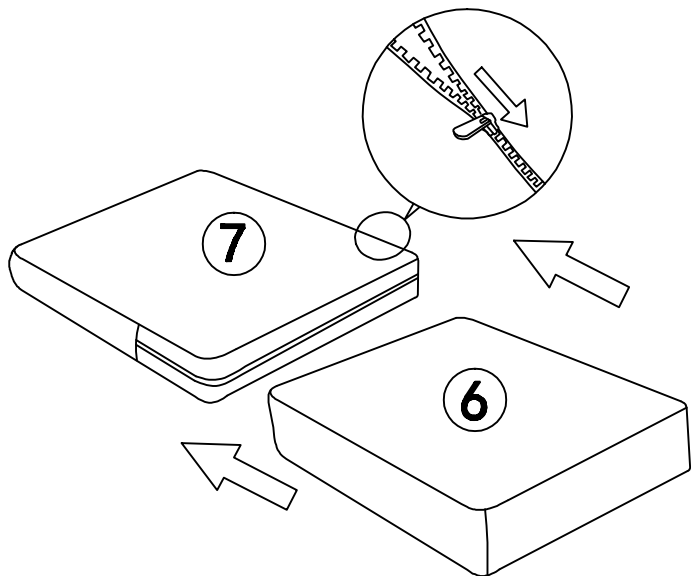

Please wait for 72 hours.