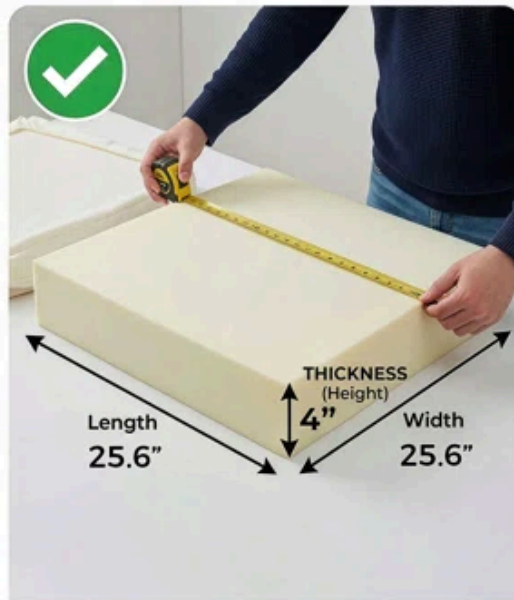

Correctly Measure Seat Cover Size

For 25.6"x25.6" Seat Cover Fit

WRONG: Measuring
outer fabric cover.

DO NOT DO THIS

RIGHT: Measure the actual
FOAM INSERT.

ENSURE PERFECT FIT