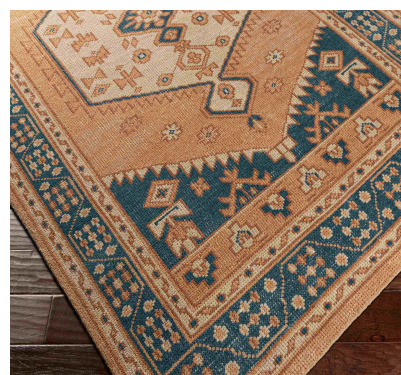

## Milas MSL-2300

**CORNER DETAIL**

### DETAILS

100% Wool  
Hand Knotted  
Low Pile  
Thickness: 0.45"  
Made in India

### SIZES AVAILABLE

2' x 3'  
5' x 7'6"  
6' x 9'  
8' x 10'  
8'10" x 12'  
18" Sample  
Custom Sizes Available