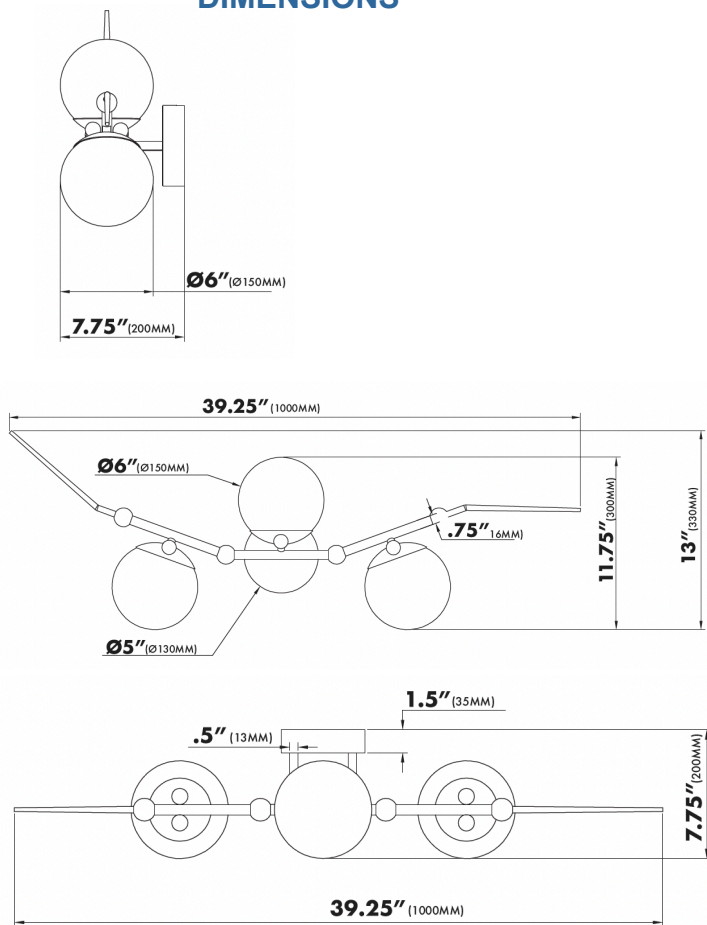

## DESCRIPTION

The VAWN Artisan Chianti VAW1123AB is a 39" tall sconce featuring dual finish of an Antique Brass and Oil Rubbed Bronze elements with three 6" frosted glass globe shades. It offers ambient lighting with a soft white 3000K color temperature and 1407 lumens of brightness. The sconce is ELV dimmable (dimmer not included) and operates on standard 120V line voltage. ETL listed for dry locations, it is suitable for various interior settings.

## DIMENSIONS

## FEATURES

- LUMENS: 1407.92LM
- WATTS: 23W
- VOLTAGE: 120V
- CRI: 90
- CCT: 3000K
- IP RATED: DRY LOCATION - IP20
- MATERIAL: ALUMINUM / GLASS/ IRON
- FINISH: ANTIQUE BRASS /BLACK
- LIFETIME: 50000 HOURS
- DIMMABLE: YES
- SHADE SHAPE: ROUND
- SHADE MATERIAL: FROSTED GLASS
- SHADE COLOR: WHITE
- WARRANTY: 5-YEAR LIMITED

Theoretical Lumens: XXX LM (subject to change)

Theoretical Wattage: XXX W (subject to change)

\*\*\*Please note lumens and wattage are subject to change and will be determined post production of the first articles.