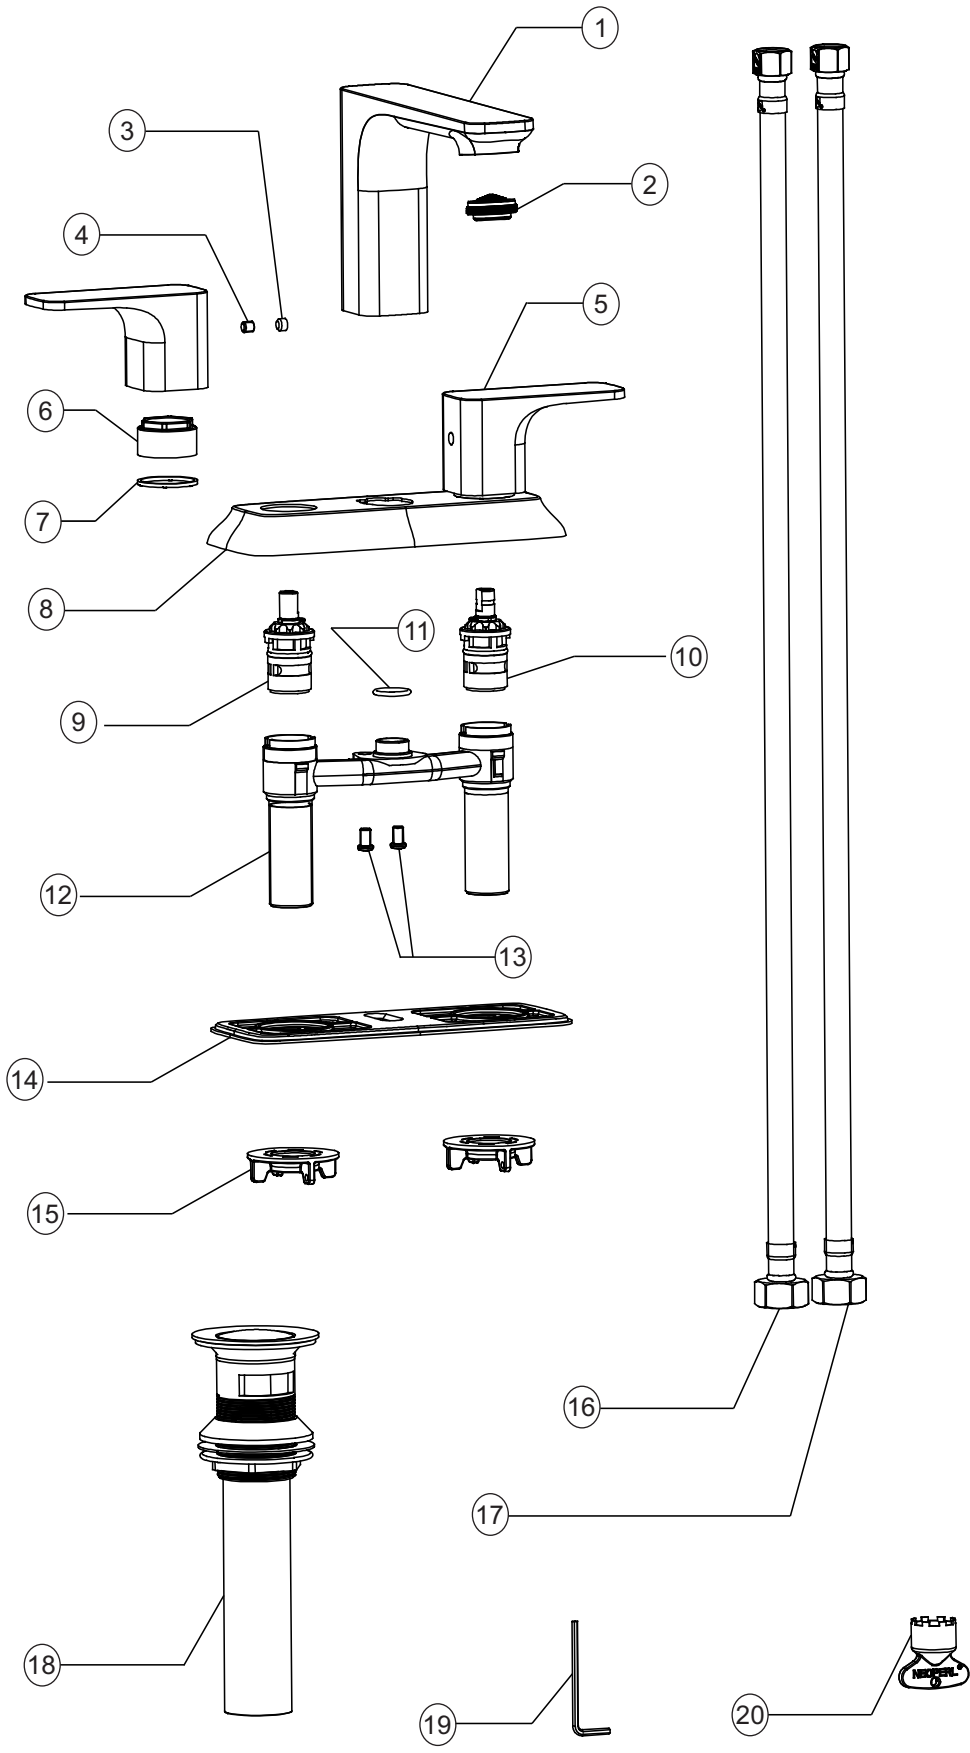

# Parts Breakdown

BA-330-02

Centerset Bathroom Faucet

No.	Description	Quantity
1	Spout	1
2	Aerator	1
3	Button	2
4	Screw	2
5	Handle	2
6	Nut	2
7	Washer	2
8	Deck Plate	1
9	Valve (Hot)	1
10	Valve (Cold)	1
11	O-ring	1
12	Shank	1
13	Screw	2
14	Putty Plate	1
15	Mounting Nut	1
16	Flexible Hose	1
17	Flexible Hose	1
18	Pop Up Waste	1
19	Hex Key	1
20	Wrench	1