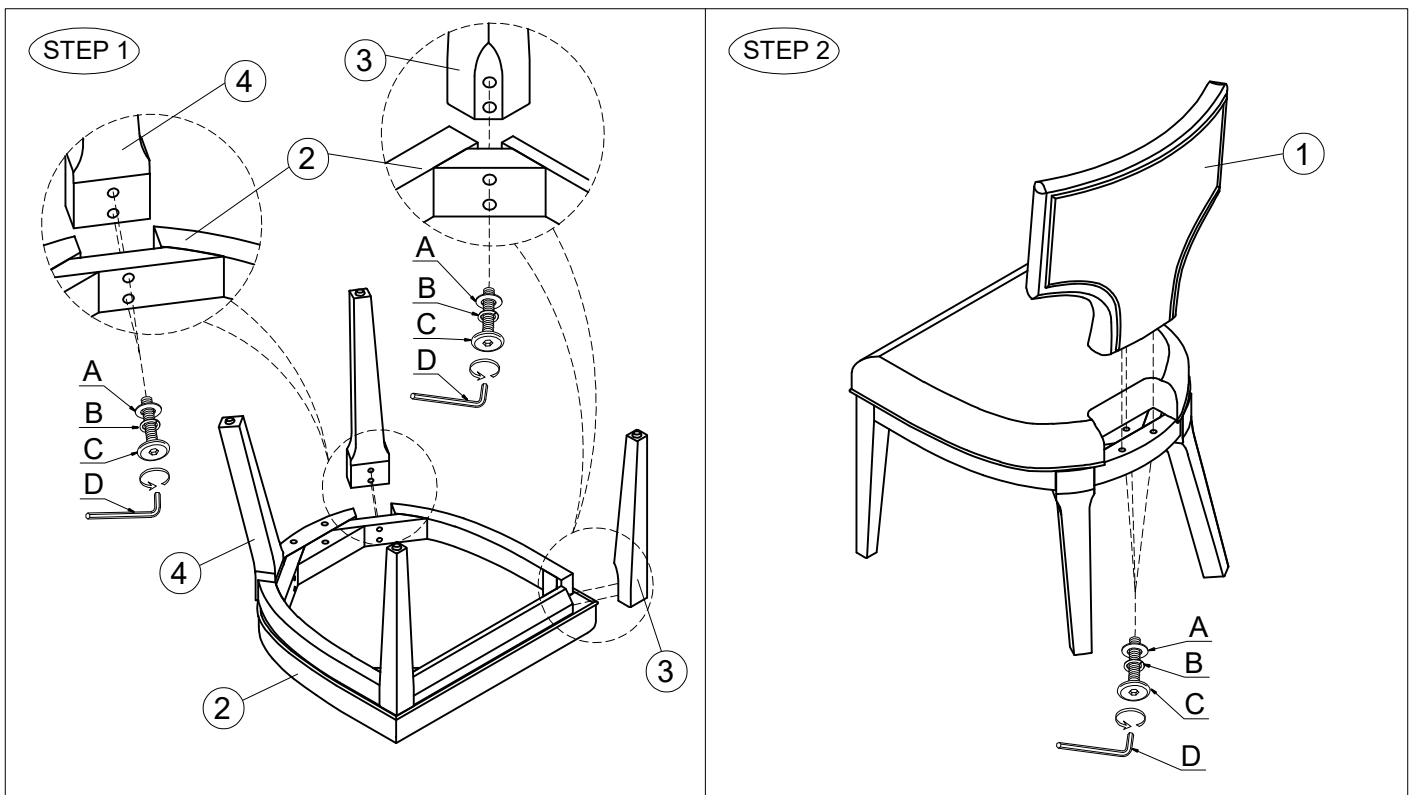

ASSEMBLY INSTRUCTION FOR ACME FURNITURE

Model #DN02012

DESCRIPTION: SIDE CHAIR

Thank you for purchasing this quality product. Be sure to check all packing materials carefully for small parts, which may have come loose inside the carton during shipment. Identify and count all parts and compare with the parts list below.

**** Do not fully tighten screws until fully assembled ****

PARTS LIST:

①	②	③	④
BACK FRAME: 1PC	SEAT CUSHION: 1PC	FRONT LEGS: 2PCS	BACK LEGS: 2PCS

HARDWARE LIST

NO.	Drawing	Description	Q'ty
A		Flat washer (Φ5/16"x19mm)	11pcs
B		Spring washer (Φ5/16")	11pcs
C		Bolt (Φ5/16"x2-1/4")	11pcs
D		Allen Key (108x31xØ5mm)	1pc