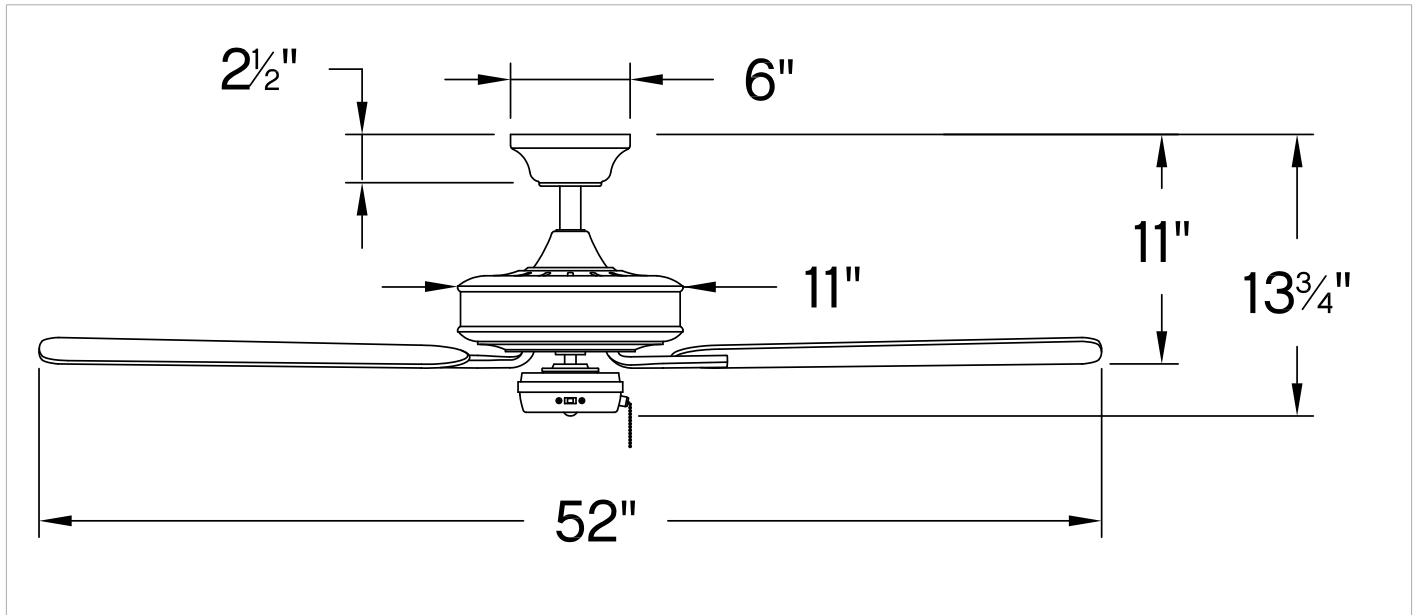

METRO

903352FCW-NIA

METRO 52" FAN

DETAILS	
FAN FINISH:	Chalk White
BLADE COUNT:	5
SLOPE DEGREE:	20

DIMENSIONS	
WIDTH:	52"
HEIGHT:	9.8"

LIGHT SOURCE	
VOLTAGE:	120v

MOUNTING	
CANOPY:	6" Dia.
LEAD WIRE:	1 x 76"

SHIPPING	
CARTON LENGTH:	23.2
CARTON WIDTH:	13.4
CARTON HEIGHT:	10.3

Metro evokes a sense of timeless tradition to interiors of all styles. Metro is available in Brushed Nickel with Silver or Matte Black blades, Chalk White with Chalk White or Weathered Wood blades, Matte Black with Matte Black or Walnut blades, Metallic Matte Bronze with Metallic Matte Bronze or Walnut blades. Metro is part of the Regency Collection.

PRODUCT DETAILS:

- Dry Rated; Suitable for indoor living spaces only
- Classic, elegant lines and timeless details enhance a traditional space
- This item includes a 4.5" down rod (other lengths of down rods are available)
- An optional light kit is available
- Pull chain manual reverse, accessory controls available
- Control your fan's power, light, speed, direction, and so much more from the Hinkley Home Automation app
- Can be hung on a sloped ceiling
- Accessory controls are available that are compatible with your home's WiFi network

METRO 52" FAN

903352FCW-NIA

PERFORMANCE SPECIFICATIONS	STANDARD		DUAL MOUNT	
	HIGH SPEED	AVERAGE SPEED	HIGH SPEED	AVERAGE SPEED
Airflow	4672	3513	4553	3266
EnergyUse	57.7	35	61.8	38
EnergyCost	16	10	17	11
Efficiency	81	90	73.7	86
AMPS	0.49	0.35	0.52	0.38
RPMS	154	105	162	36