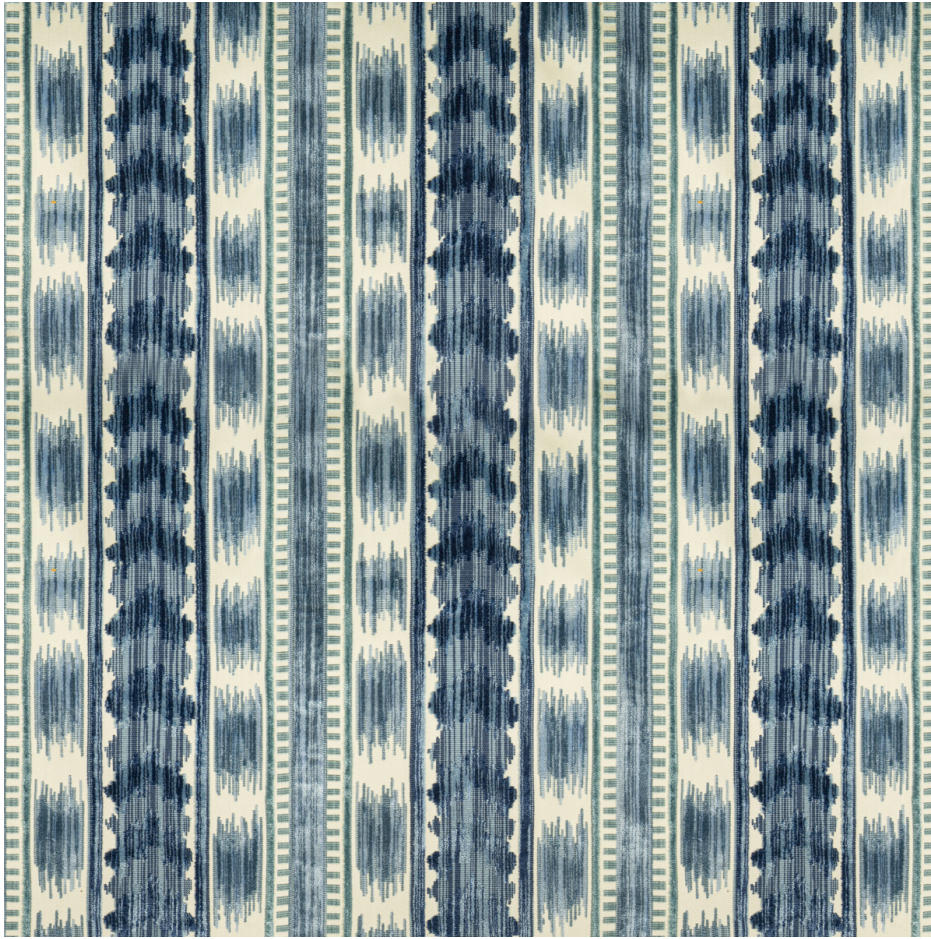

Bayeaux Velvet - Blue

SKU: 8020117.515.0

SKU: **8020117.515.0**

Repeat UOM: **in in (0 cm)**

Horizontal Repeat: **8.93 in (22.68 cm)**

Type: **Velvet**

Railroaded: **No**

Composition: **Spun Viscose - 56%, Cotton - 44%**

Width: **54.72 in (138.99 cm)**

Vertical Repeat: **10 in (25.4 cm)**

Brand: **Brunschwig & Fils**

Finish: **Sheared, Softened**

End Use: **Upholstery**

Performance ACT Symbols: **A**