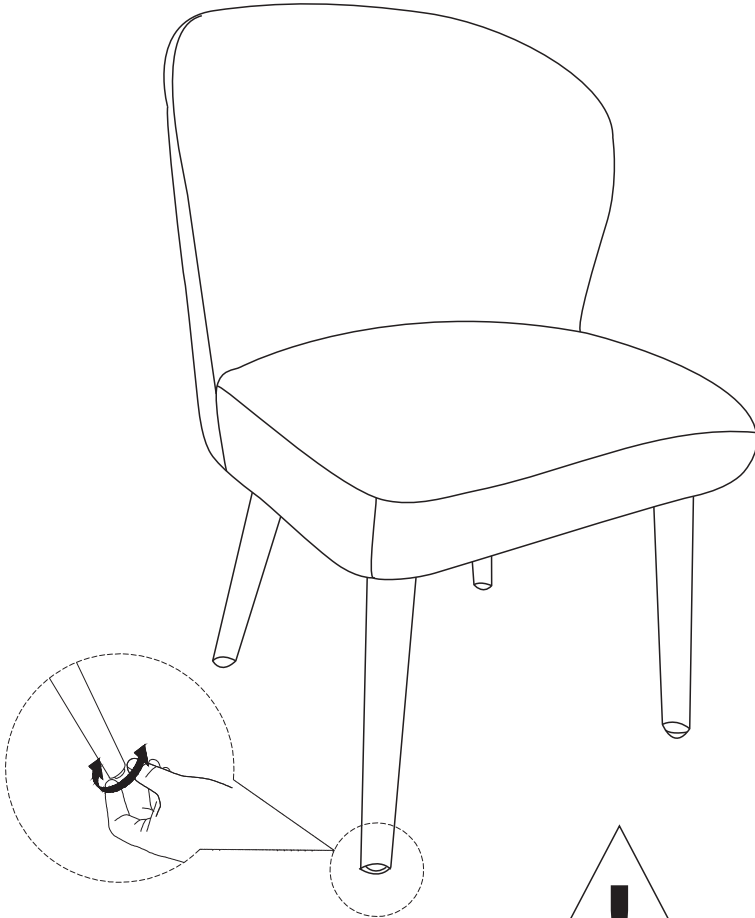

#1	x12	#2	x1
			
Bolt		Allen Key	
M6*20			

ASSEMBLY INSTRUCTIONS

STEP-3

#1	x12	#2	x1
			
Bolt		Allen Key	
M6*20			

ASSEMBLY INSTRUCTIONS

STEP-4

Please adjust the height of the foot nails appropriately if the chair is uneven.