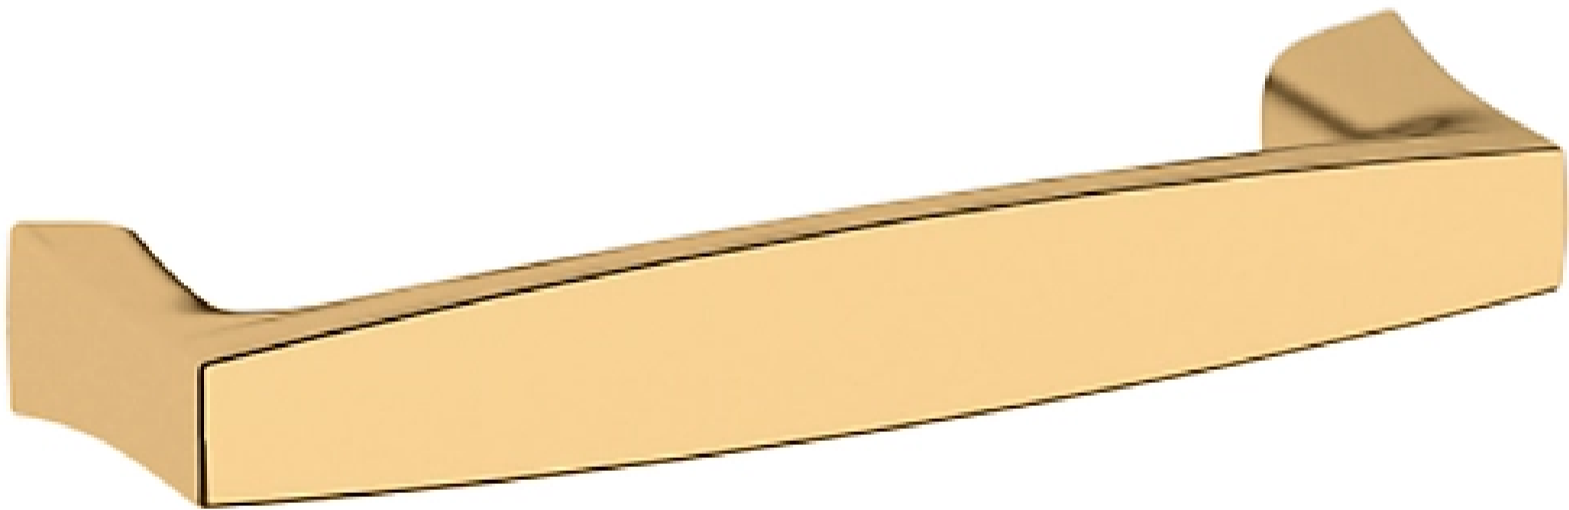

# 4971 PALM SPRINGS PULL

## SPECIFICATIONS

STYLE	Contemporary
PROJECTION	1.145