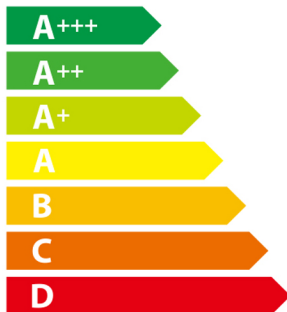

ENERGY

Russell Hobbs RH5CH901SS-M

C

55
kWh/annum

ABCD**E**FG

ABCDEFG

AB**C**DEFG

68dB