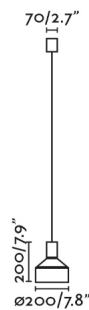

KOMBO is a family of pendant lamps created by Nutcreatives. The series has different sizes and finishes that share a black cylindrical structure in the upper part. The shade of this beige light is made in metal, is minimalist in style and plays with geometric shapes. Version with multiple 1 - light canopy. It measures 20 cm in diameter.

General characteristics

Fixation	Ceiling
voltage	120V
Hertz	60Hz
Max. Power	15W

Material

Body/Structure	Steel
Screen	Steel

Finish

Body/Structure	Matt Black
Screen	Beige
Location	Dry locations only
US Certification	Fijas cETLus