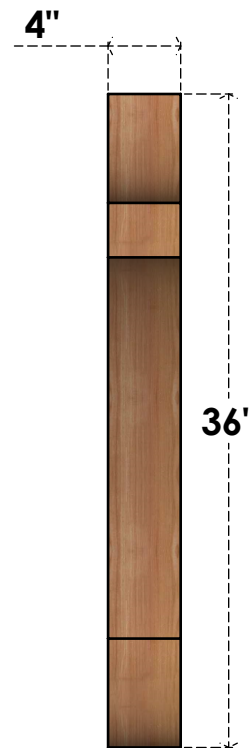

# BRC04X30X36OLY00RWR

4"W X 30"D X 36"H OLYMPIC ROUGH SAWN BRACE, WESTERN RED CEDAR

**SIDE**

**FRONT**

EKENA MILLWORK  
 2300 WEST MAIN ST.  
 CLARKSVILLE, TX 75426  
 TOLL FREE: 866-607-0453  
 WWW.EKENAMILLWORK.COM

**NOTES**

1. INSTALLATION TO BE COMPLETED IN ACCORDANCE WITH MANUFACTURER'S SPECIFICATIONS.
2. DRAWING MAY NOT BE TO SCALE
3. THIS DRAWING IS INTENDED FOR DESIGN AND PLANNING PURPOSES ONLY.
4. ALL INFORMATION CONTAINED HEREIN WAS CURRENT AT THE TIME OF DEVELOPMENT BUT MUST BE REVIEWED AND APPROVED BY THE PRODUCT MANUFACTURER TO BE CONSIDERED ACCURATE.
5. PRODUCTS ARE NOT KILN DRIED. THIS ITEM IS UNIQUE AND WILL CONTAIN THE NATURAL VARIATIONS THAT THE WOOD SPECIES OFFERS. THIS MAY RESULT IN VARIATIONS UP TO 1/4"