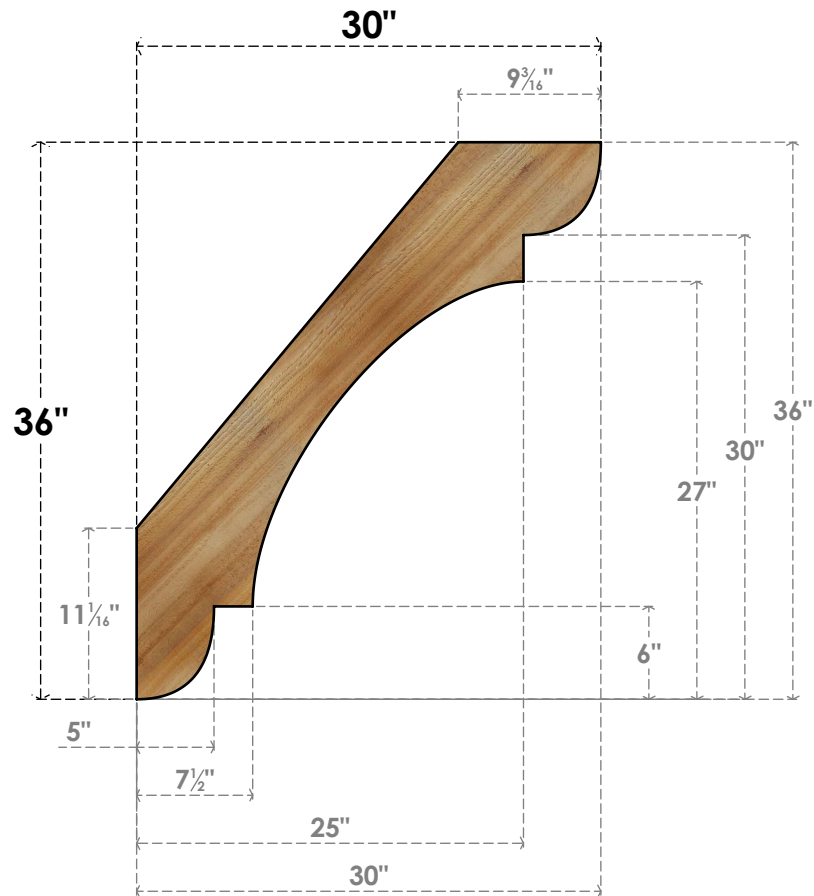

# BRC04X30X36OLY00RWR

4"W X 30"D X 36"H OLYMPIC ROUGH SAWN BRACE, WESTERN RED CEDAR

**SIDE**

**FRONT**

EKENA MILLWORK  
 2300 WEST MAIN ST.  
 CLARKSVILLE, TX 75426  
 TOLL FREE: 866-607-0453  
 WWW.EKENAMILLWORK.COM

**NOTES**

1. INSTALLATION TO BE COMPLETED IN ACCORDANCE WITH MANUFACTURER'S SPECIFICATIONS.
2. DRAWING MAY NOT BE TO SCALE
3. THIS DRAWING IS INTENDED FOR DESIGN AND PLANNING PURPOSES ONLY.
4. ALL INFORMATION CONTAINED HEREIN WAS CURRENT AT THE TIME OF DEVELOPMENT BUT MUST BE REVIEWED AND APPROVED BY THE PRODUCT MANUFACTURER TO BE CONSIDERED ACCURATE.
5. PRODUCTS ARE NOT KILN DRIED. THIS ITEM IS UNIQUE AND WILL CONTAIN THE NATURAL VARIATIONS THAT THE WOOD SPECIES OFFERS. THIS MAY RESULT IN VARIATIONS UP TO 1/4"