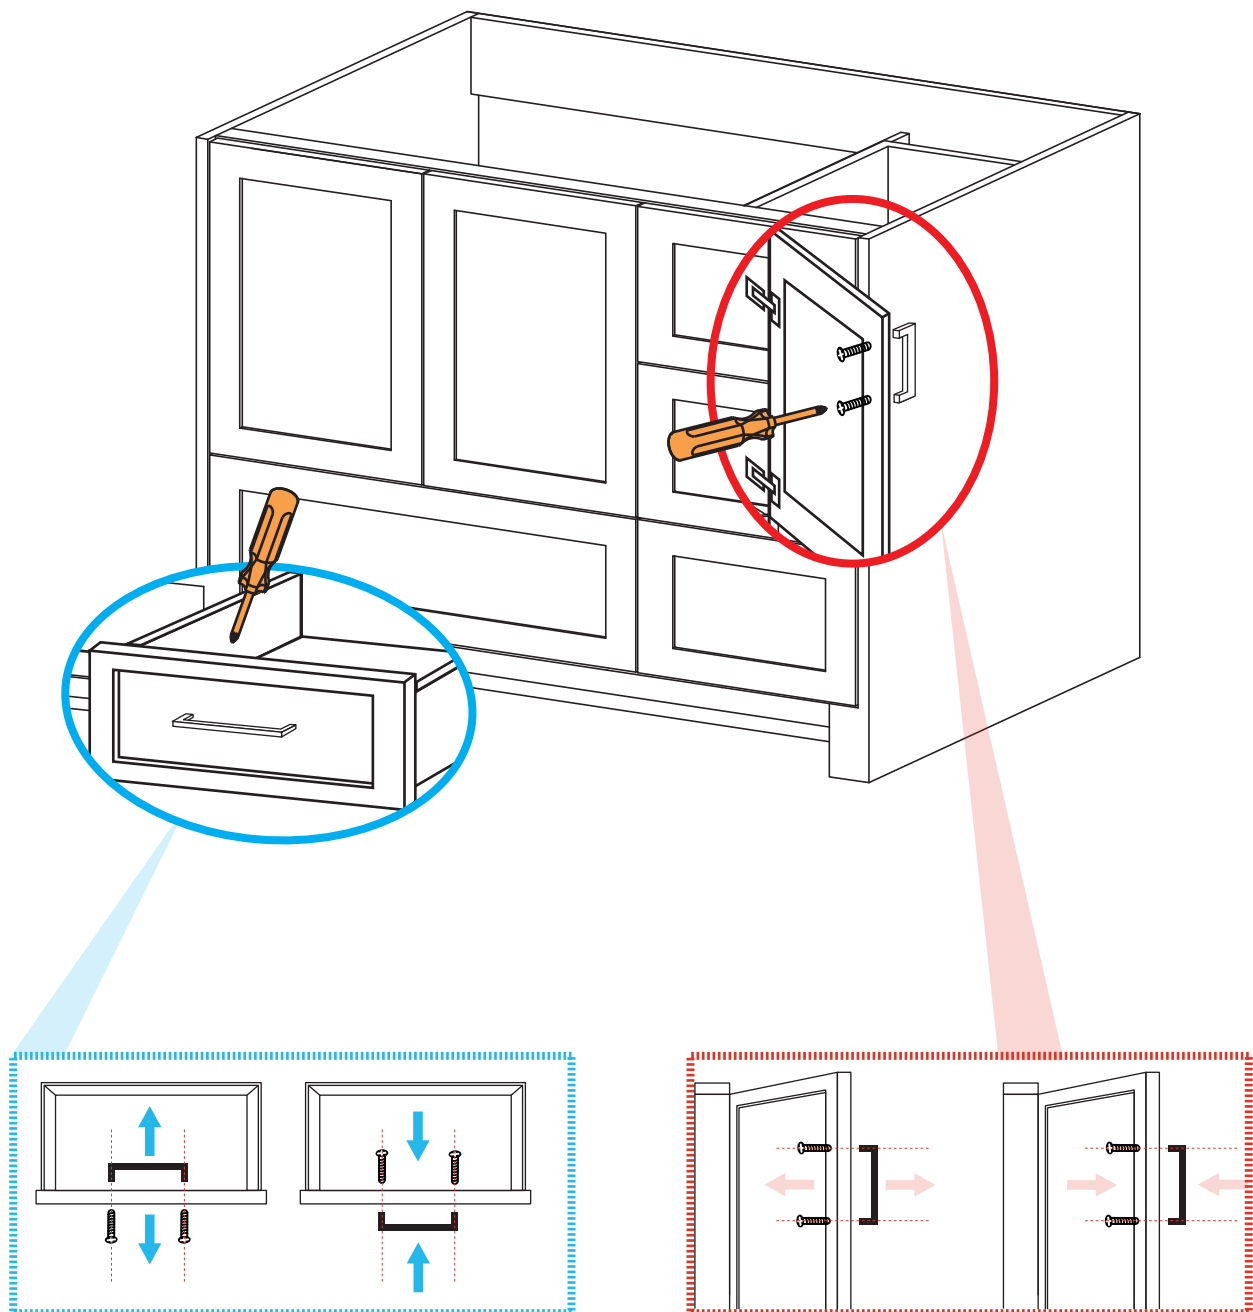

ASSEMBLY INSTRUCTIONS

BATHROOM VANITY

✉ support@trendytotesinc.com

☎ 213 675 2021

PRODUCT
INSTRUCTION
VIDEO

MODEL O-SBE-42GY

NOTE: Any size of the vanity's installation steps are the same.

INSTALLATION STEPS

Install the handle: loosen the screw of the handle which pre-installed inside the vanity, and take it out, according to the same location to install the handle on the opposite side of the cabinet surface.