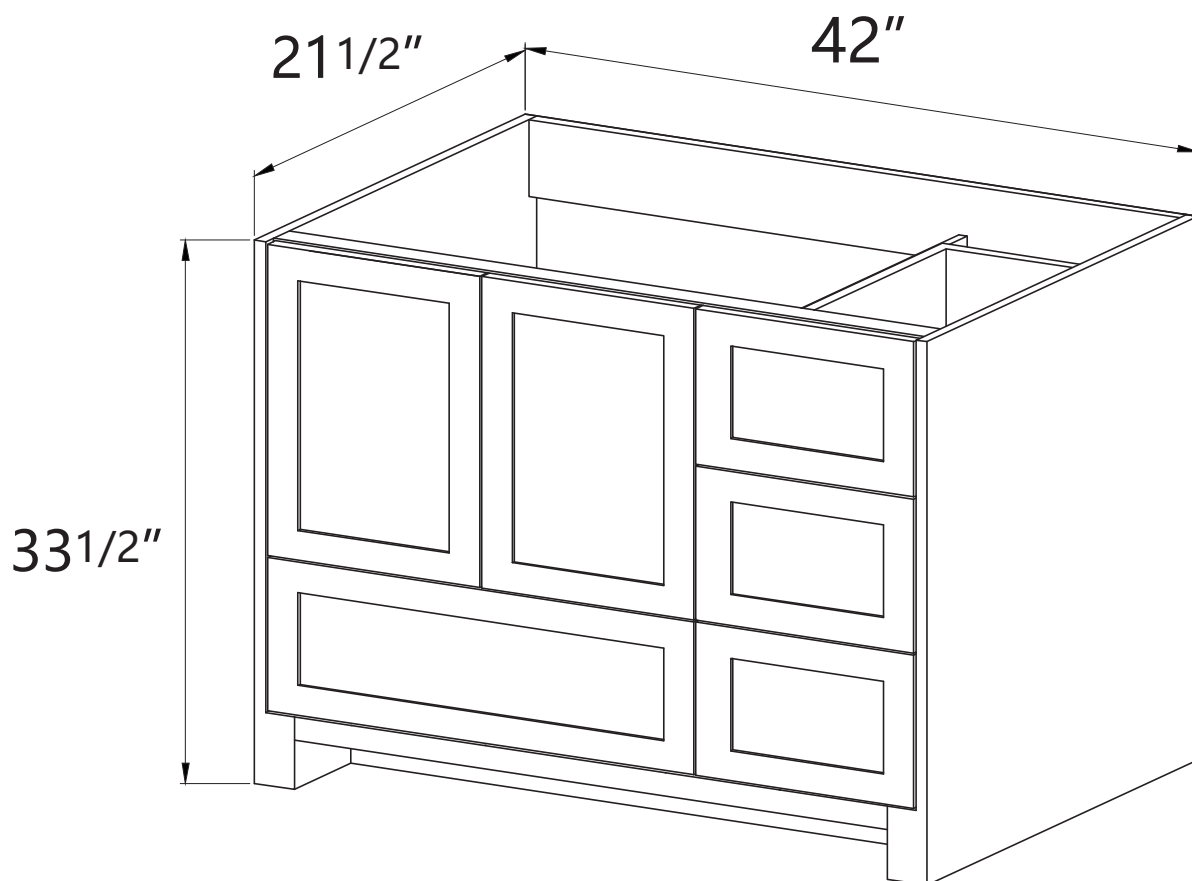

ASSEMBLY INSTRUCTIONS

BATHROOM VANITY

✉ support@trendytotesinc.com

☎ 213 675 2021

PRODUCT
INSTRUCTION
VIDEO

MODEL O-SBE-42GY

NOTE: Any size of the vanity's installation steps are the same.

INSTALLATION STEPS

Install the handle: loosen the screw of the handle which pre-installed inside the vanity, and take it out, according to the same location to install the handle on the opposite side of the cabinet surface.