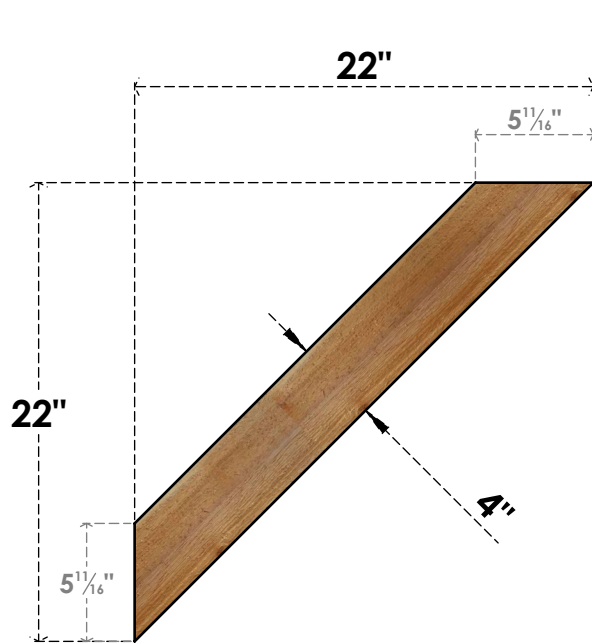

BRC04X22X22TRA00RWR

4"W X 22"D X 22"H TRADITIONAL ROUGH SAWN BRACE, WESTERN RED CEDAR

SIDE

FRONT

EKENA MILLWORK
2300 WEST MAIN ST.
CLARKSVILLE, TX 75426
TOLL FREE: 866-607-0453
WWW.EKENAMILLWORK.COM

NOTES

1. INSTALLATION TO BE COMPLETED IN ACCORDANCE WITH MANUFACTURER'S SPECIFICATIONS.
2. DRAWING MAY NOT BE TO SCALE
3. THIS DRAWING IS INTENDED FOR DESIGN AND PLANNING PURPOSES ONLY.
4. ALL INFORMATION CONTAINED HEREIN WAS CURRENT AT THE TIME OF DEVELOPMENT BUT MUST BE REVIEWED AND APPROVED BY THE PRODUCT MANUFACTURER TO BE CONSIDERED ACCURATE.
5. PRODUCTS ARE NOT KILN DRIED. THIS ITEM IS UNIQUE AND WILL CONTAIN THE NATURAL VARIATIONS THAT THE WOOD SPECIES OFFERS. THIS MAY RESULT IN VARIATIONS UP TO 1/4"