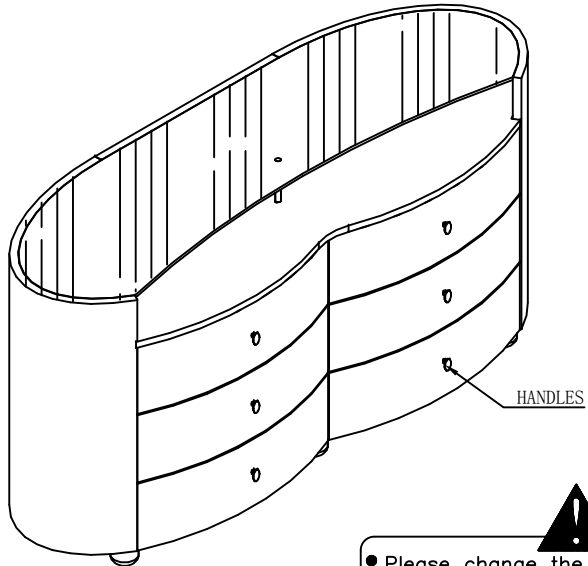

# DRESSING TABLE

No	Part	Qty
1	Drawer Chest	1
2	Round Feet (φ70X60H)	5
3	Glass	1

No	Part	Qty
A	 Shelf Support For Glass	5
B	 Ornamental Pole	1
C	 Cushion	1

- Please check contents and read instructions before commencing assembly.
- Please use a soft mat to avoid damaging during assembly
- Assemble this article following the enclosed instructions carefully.

10min

STEP1

• Please draw out the drawers carefully

STEP2

	CX1
	AX5
	BX1

STEP3

• Please change the place of handles from inside to outside

STEP4