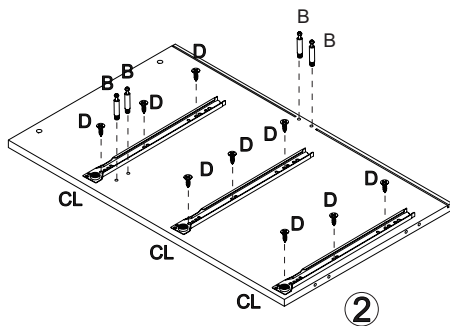

Spare Parts

A  1pc	B  1pc	C  1pc	D  2pcs	F 4x35mm  1pc	G 4x45mm  1pc	H 4x25mm  1pc	M  1pc
---	---	---	--	---	---	---	--

Cam Lock Fastening System

This Cam Lock Fastening System will be used throughout the assembly process

ASSEMBLY STEP

1

	B x 4
	D x 9
	CL x 3

2

	B x 4
	D x 9
	CR x 3

3

	B x 4
	D x 9
	CL x 3

4

	B x 4
	D x 9
	CR x 3

5

Ax4

6

Ax4

7

 Ax4

8