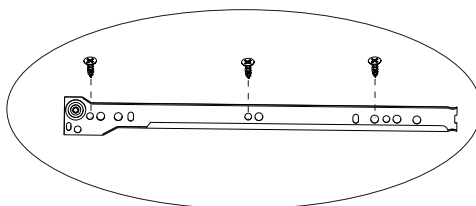

Spare Parts

A  1pc	B  1pc	C  1pc	D  2pcs	F 4x35mm  1pc	G 4x45mm  1pc	H 4x25mm  1pc	M  1pc
---	---	---	--	---	---	---	--

Cam Lock Fastening System

This Cam Lock Fastening System will be used throughout the assembly process

ASSEMBLY STEP

1

	B x 4
	D x 9
	CL x 3

2

	B x 4
	D x 9
	CR x 3

3

	B x 4
	D x 9
	CL x 3

4

	B x 4
	D x 9
	CR x 3

5

Ax4

6

Ax4

7

 Ax4

8