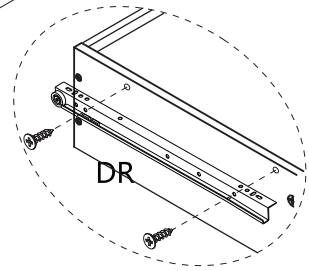

 **M** x 16

18

 **F** x 2
 **J** x 2
 **N** x 2

19

F x 30

x6

20

x6

21

x3

	A x 15
	B x 15
	O x 6
	E x 6

22

x3

	A x 15
	B x 15
	O x 6
	E x 6

23

12

	D x 12
	DL x 3
	DR x 3

24

13

	D x 12
	DL x 3
	DR x 3

PRODUCT PARAMETER

Main Color	Light Wood
Desktop security load	100 lbs
Single drawer safely load-bearing	40lbs
Product Size(D×W×H)	399*1372*813mm
Net Weight	47kg