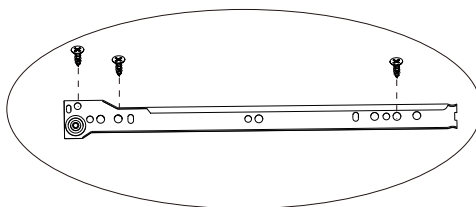

Spare Parts

A  1pc	B  1pc	C  1pc	D  2pcs	F 4x35mm  1pc	G 4x45mm  1pc	H 4x25mm  1pc	M  1pc
---	---	---	--	---	---	---	--

Cam Lock Fastening System

This Cam Lock Fastening System will be used throughout the assembly process

ASSEMBLY STEP

1

	B x 4
	D x 9
	CL x 3

2

	B x 4
	D x 9
	CR x 3

3

	B x 4
	D x 9
	CL x 3

4