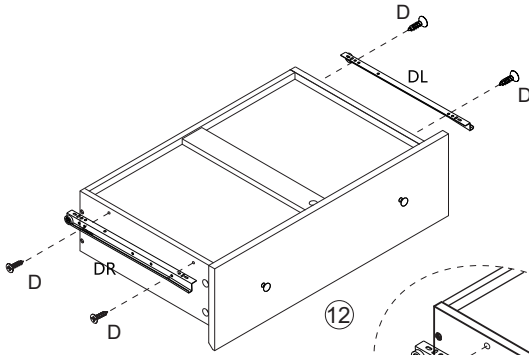

 **M** x 16

18

 **F** x 2
 **J** x 2
 **N** x 2

19

F x 30

x6

20

x6

21

x3

	A x 15
	B x 15
	O x 6
	E x 6

22

x3

	A x 15
	B x 15
	O x 6
	E x 6

23

12

	D x 12
	DL x 3
	DR x 3

24

13

	D x 12
	DL x 3
	DR x 3

PRODUCT PARAMETER

Main Color	Light Wood
Desktop security load	100 lbs
Single drawer safely load-bearing	40lbs
Product Size(D×W×H)	399*1372*813mm
Net Weight	47kg