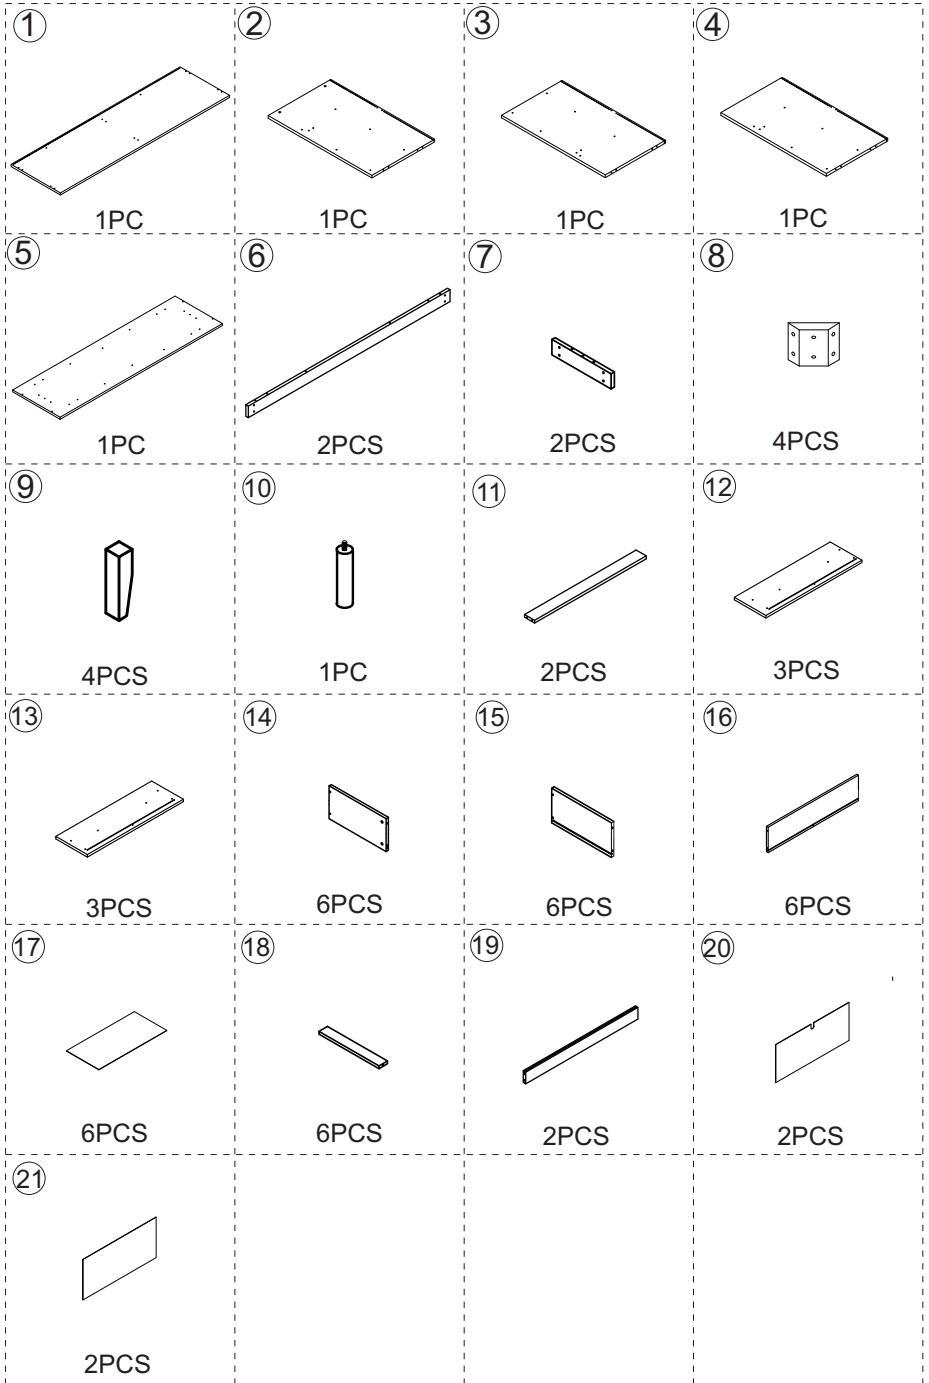

This is a permanent label. Do not remove!

Assembly precautions

1. Assemble only according to these instructions. Improper assembly may create hazards.
2. Wear ANSI-approved safety goggles and heavy-duty work gloves during assembly.
3. Keep the assembly area clean and well-lit.
4. Keep bystanders out of the area during assembly.
5. Do not assemble if tired or when under the influence of alcohol, drugs or medication.
6. The product capabilities apply to properly and completely assembled products only.
7. Assemble on a flat, level, hard and smooth surface capable of safely supporting the Modern Simplicity chest of drawers.
8. If possible, you can use power tools to make assembly easier.
9. For additional information regarding the parts listed in the following pages, please refer to the Assembly Diagram of this manual. Unwrap and separate all parts in a clean work area.

SAVE THIS MANUAL

PARTS LIST

A  52pcs	B  52pcs	C  12pcs	D  60pcs	E  12pcs	F 4x35mm  38pcs	G 4x45mm  10pcs	H 4x25mm  16pcs
I 6x50mm  8pcs	J  12pcs	K  2pcs	L  2pcs	M  16pcs	N  2pcs	O 4x16mm  12pcs	CL  6pcs
CR  6pcs	DL  6pcs	DR  6pcs	P  1pc				

Spare Parts

A  1pc	B  1pc	C  1pc	D  2pcs	F 4x35mm  1pc	G 4x45mm  1pc	H 4x25mm  1pc	M  1pc
---	---	---	--	---	---	---	--

Cam Lock Fastening System

This Cam Lock Fastening System will be used throughout the assembly process

 **M** x 16

18

 **F** x 2
 **J** x 2
 **N** x 2

19

F x 30

x6

20

x6