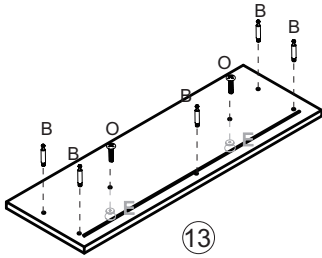

 **M** x 16

18

 **F** x 2
 **J** x 2
 **N** x 2

19

F x 30

x6

20

x6

21

x3

	A x 15
	B x 15
	O x 6
	E x 6

22

x3

	A x 15
	B x 15
	O x 6
	E x 6

23

12

	D x 12
	DL x 3
	DR x 3

24

13

	D x 12
	DL x 3
	DR x 3

PRODUCT PARAMETER

Main Color	Light Wood
Desktop security load	100 lbs
Single drawer safely load-bearing	40lbs
Product Size(D×W×H)	399*1372*813mm
Net Weight	47kg