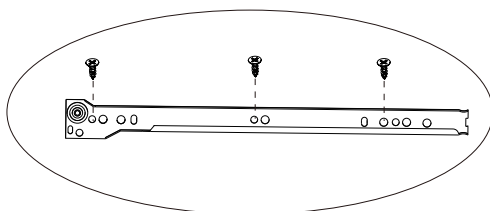

Spare Parts

A  1pc	B  1pc	C  1pc	D  2pcs	F 4x35mm  1pc	G 4x45mm  1pc	H 4x25mm  1pc	M  1pc
---	---	---	--	---	---	---	--

Cam Lock Fastening System

This Cam Lock Fastening System will be used throughout the assembly process

ASSEMBLY STEP

1

	B x 4
	D x 9
	CL x 3

2

	B x 4
	D x 9
	CR x 3

3

	B x 4
	D x 9
	CL x 3

4

	B x 4
	D x 9
	CR x 3

5

Ax4

6

Ax4

7

 Ax4

8