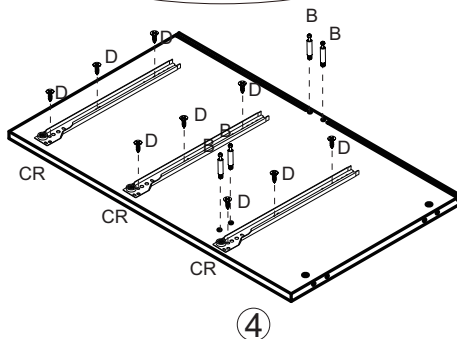

Spare Parts

A  1pc	B  1pc	C  1pc	D  2pcs	F 4x35mm  1pc	G 4x45mm  1pc	H 4x25mm  1pc	M  1pc
---	---	---	--	---	---	---	--

Cam Lock Fastening System

This Cam Lock Fastening System will be used throughout the assembly process

ASSEMBLY STEP

1

	B x 4
	D x 9
	CL x 3

2

	B x 4
	D x 9
	CR x 3

3

	B x 4
	D x 9
	CL x 3

4

	B x 4
	D x 9
	CR x 3

5

Ax4

6

Ax4

7

 Ax4

8