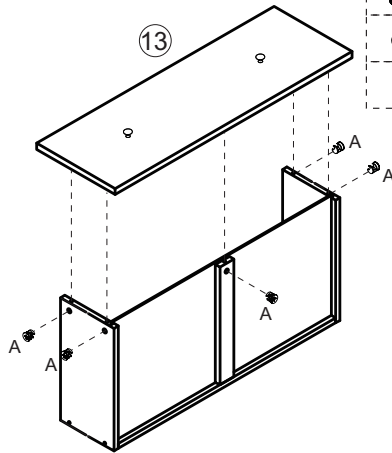

 **M** x 16

18

 **F** x 2
 **J** x 2
 **N** x 2

19

F x 30

x6

20

x6

21

x3

	A x 15
	B x 15
	O x 6
	E x 6

22

x3

	A x 15
	B x 15
	O x 6
	E x 6

23

12

	D x 12
	DL x 3
	DR x 3

24

13

	D x 12
	DL x 3
	DR x 3

PRODUCT PARAMETER

Main Color	Light Wood
Desktop security load	100 lbs
Single drawer safely load-bearing	40lbs
Product Size(D×W×H)	399*1372*813mm
Net Weight	47kg