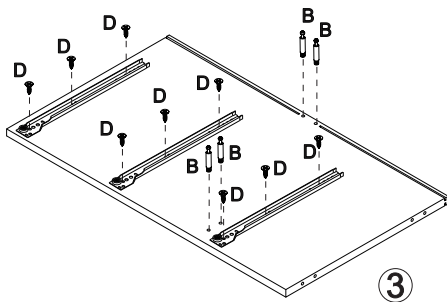

Spare Parts

A  1pc	B  1pc	C  1pc	D  2pcs	F 4x35mm  1pc	G 4x45mm  1pc	H 4x25mm  1pc	M  1pc
---	---	---	--	---	---	---	--

Cam Lock Fastening System

This Cam Lock Fastening System will be used throughout the assembly process

ASSEMBLY STEP

1

	B x 4
	D x 9
	CL x 3

2

	B x 4
	D x 9
	CR x 3

3

	B x 4
	D x 9
	CL x 3

4

	B x 4
	D x 9
	CR x 3

5

Ax4

6

Ax4

7

 Ax4

8