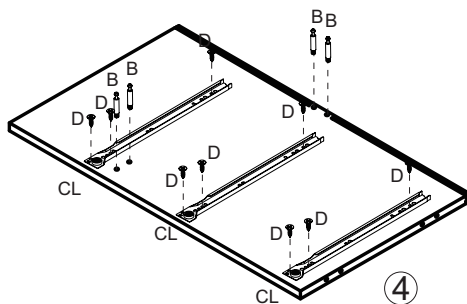

SAVE THIS MANUAL

PARTS LIST

A  52pcs	B  52pcs	C  12pcs	D  60pcs	E  12pcs	F 4x35mm  38pcs	G 4x45mm  10pcs	H 4x25mm  16pcs
I 6x50mm  8pcs	J  12pcs	K  2pcs	L  2pcs	M  16pcs	N  2pcs	O 4x16mm  12pcs	CL  6pcs
CR  6pcs	DL  6pcs	DR  6pcs	P  1pc				

Spare Parts

A  1pc	B  1pc	C  1pc	D  2pcs	F 4x35mm  1pc	G 4x45mm  1pc	H 4x25mm  1pc	M  1pc
---	---	---	--	---	---	---	--

Cam Lock Fastening System

This Cam Lock Fastening System will be used throughout the assembly process

ASSEMBLY STEP

1

	B x 4
	D x 9
	CL x 3

2

	B x 4
	D x 9
	CR x 3

3

	B x 4
	D x 9
	CL x 3

4