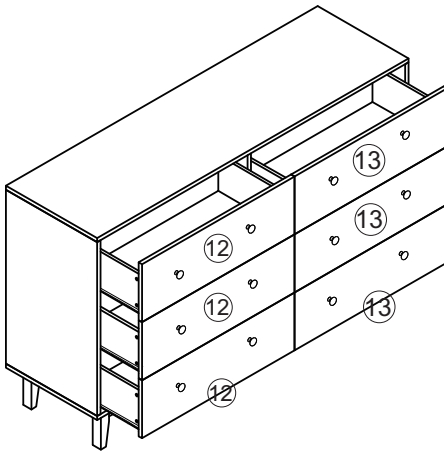

	D x 12
	DL x 3
	DR x 3

24

13

	D x 12
	DL x 3
	DR x 3

PRODUCT PARAMETER

Main Color	Light Wood
Desktop security load	100 lbs
Single drawer safely load-bearing	40lbs
Product Size(D×W×H)	399*1372*813mm
Net Weight	47kg