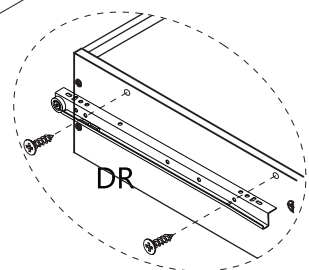

	D x 12
	DL x 3
	DR x 3

24

13

	D x 12
	DL x 3
	DR x 3

PRODUCT PARAMETER

Main Color	Light Wood
Desktop security load	100 lbs
Single drawer safely load-bearing	40lbs
Product Size(D×W×H)	399*1372*813mm
Net Weight	47kg