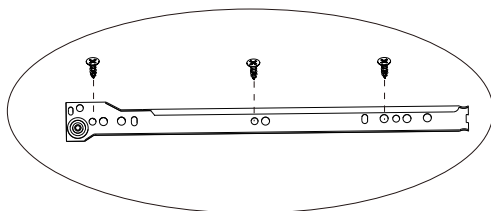

Spare Parts

A  1pc	B  1pc	C  1pc	D  2pcs	F 4x35mm  1pc	G 4x45mm  1pc	H 4x25mm  1pc	M  1pc
---	---	---	--	---	---	---	--

Cam Lock Fastening System

This Cam Lock Fastening System will be used throughout the assembly process

ASSEMBLY STEP

1

	B x 4
	D x 9
	CL x 3

2

	B x 4
	D x 9
	CR x 3

3

	B x 4
	D x 9
	CL x 3

4

	B x 4
	D x 9
	CR x 3

5

Ax4

6

Ax4

7

 Ax4

8