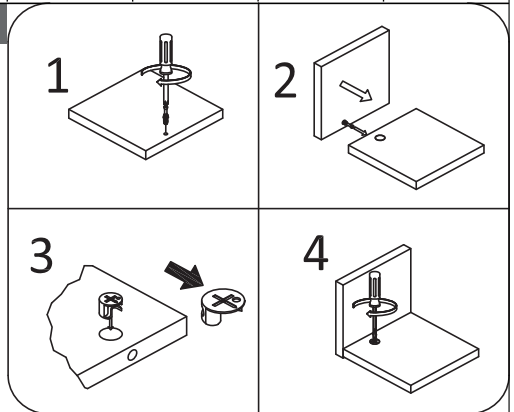

SAVE THIS MANUAL

PARTS LIST

A  52pcs	B  52pcs	C  12pcs	D  60pcs	E  12pcs	F 4x35mm  38pcs	G 4x45mm  10pcs	H 4x25mm  16pcs
I 6x50mm  8pcs	J  12pcs	K  2pcs	L  2pcs	M  16pcs	N  2pcs	O 4x16mm  12pcs	CL  6pcs
CR  6pcs	DL  6pcs	DR  6pcs	P  1pc				

Spare Parts

A  1pc	B  1pc	C  1pc	D  2pcs	F 4x35mm  1pc	G 4x45mm  1pc	H 4x25mm  1pc	M  1pc
---	---	---	--	---	---	---	--

Cam Lock Fastening System

This Cam Lock Fastening System will be used throughout the assembly process

ASSEMBLY STEP

1

	B x 4
	D x 9
	CL x 3

2

	B x 4
	D x 9
	CR x 3

3

	B x 4
	D x 9
	CL x 3

4