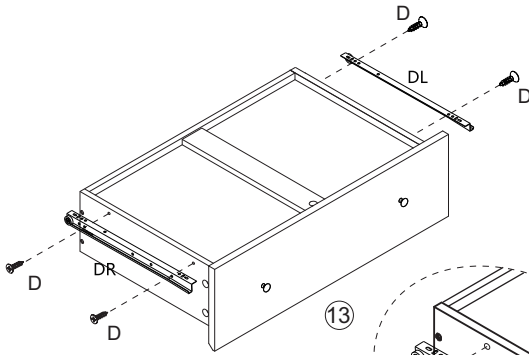

 **M** x 16

18

 **F** x 2
 **J** x 2
 **N** x 2

19

F x 30

x6

20

x6

21

x3

	A x 15
	B x 15
	O x 6
	E x 6

22

x3

	A x 15
	B x 15
	O x 6
	E x 6

23

12

	D x 12
	DL x 3
	DR x 3

24

13

	D x 12
	DL x 3
	DR x 3

PRODUCT PARAMETER

Main Color	Light Wood
Desktop security load	100 lbs
Single drawer safely load-bearing	40lbs
Product Size(D×W×H)	399*1372*813mm
Net Weight	47kg