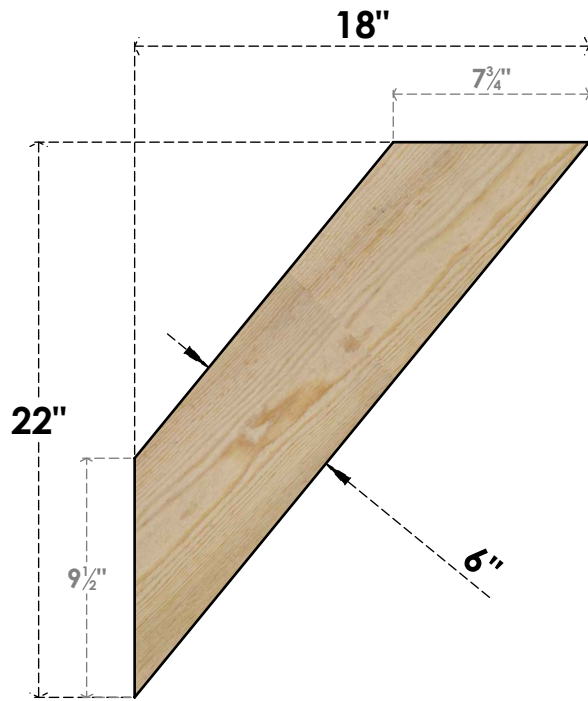

BRC06X18X22TRA00RDF

6"W X 18"D X 22"H TRADITIONAL ROUGH SAWN BRACE, DOUGLAS FIR

SIDE

FRONT

EKENA MILLWORK
2300 WEST MAIN ST.
CLARKSVILLE, TX 75426
TOLL FREE: 866-607-0453
WWW.EKENAMILLWORK.COM

NOTES

1. INSTALLATION TO BE COMPLETED IN ACCORDANCE WITH MANUFACTURER'S SPECIFICATIONS.
2. DRAWING MAY NOT BE TO SCALE
3. THIS DRAWING IS INTENDED FOR DESIGN AND PLANNING PURPOSES ONLY.
4. ALL INFORMATION CONTAINED HEREIN WAS CURRENT AT THE TIME OF DEVELOPMENT BUT MUST BE REVIEWED AND APPROVED BY THE PRODUCT MANUFACTURER TO BE CONSIDERED ACCURATE.
5. PRODUCTS ARE NOT KILN DRIED. THIS ITEM IS UNIQUE AND WILL CONTAIN THE NATURAL VARIATIONS THAT THE WOOD SPECIES OFFERS. THIS MAY RESULT IN VARIATIONS UP TO 1/4"