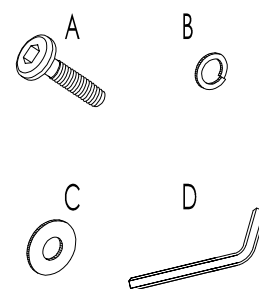

ASSEMBLY INSTRUCTIONS

B6850 TAMBLIN CHEST

PARTS LIST

NO	DESCRIPTION	QTY
1	CHEST	1 PC.
2	LEG (FRONT)	2 PCS.
3	LEG (BACK)	2 PCS.

HARDWARE LIST

NO	DESCRIPTION	QTY
A	JCBB (M6 x 35MM)	8 PCS.
B	SPRING WASHER (M8)	8 PCS.
C	FLAT WASHER (M8)	8 PCS.
D	ALLEN KEY (M4)	1 PC.

TOOL REQUIRED (NOT PROVIDED)

IMPORTANT NOTE :

- * Place all wooden parts on a clean and smooth surface such as a rug or carpet to avoid the parts from being scratched.
- * Check to be sure that you have all parts and hardware.
- * Remove all wrapping materials, including staples & packing straps before you start to assemble.
- * Do not tighten all screws/bolts until all completely assembled.
- * Keep all hardware parts out of reach of children.