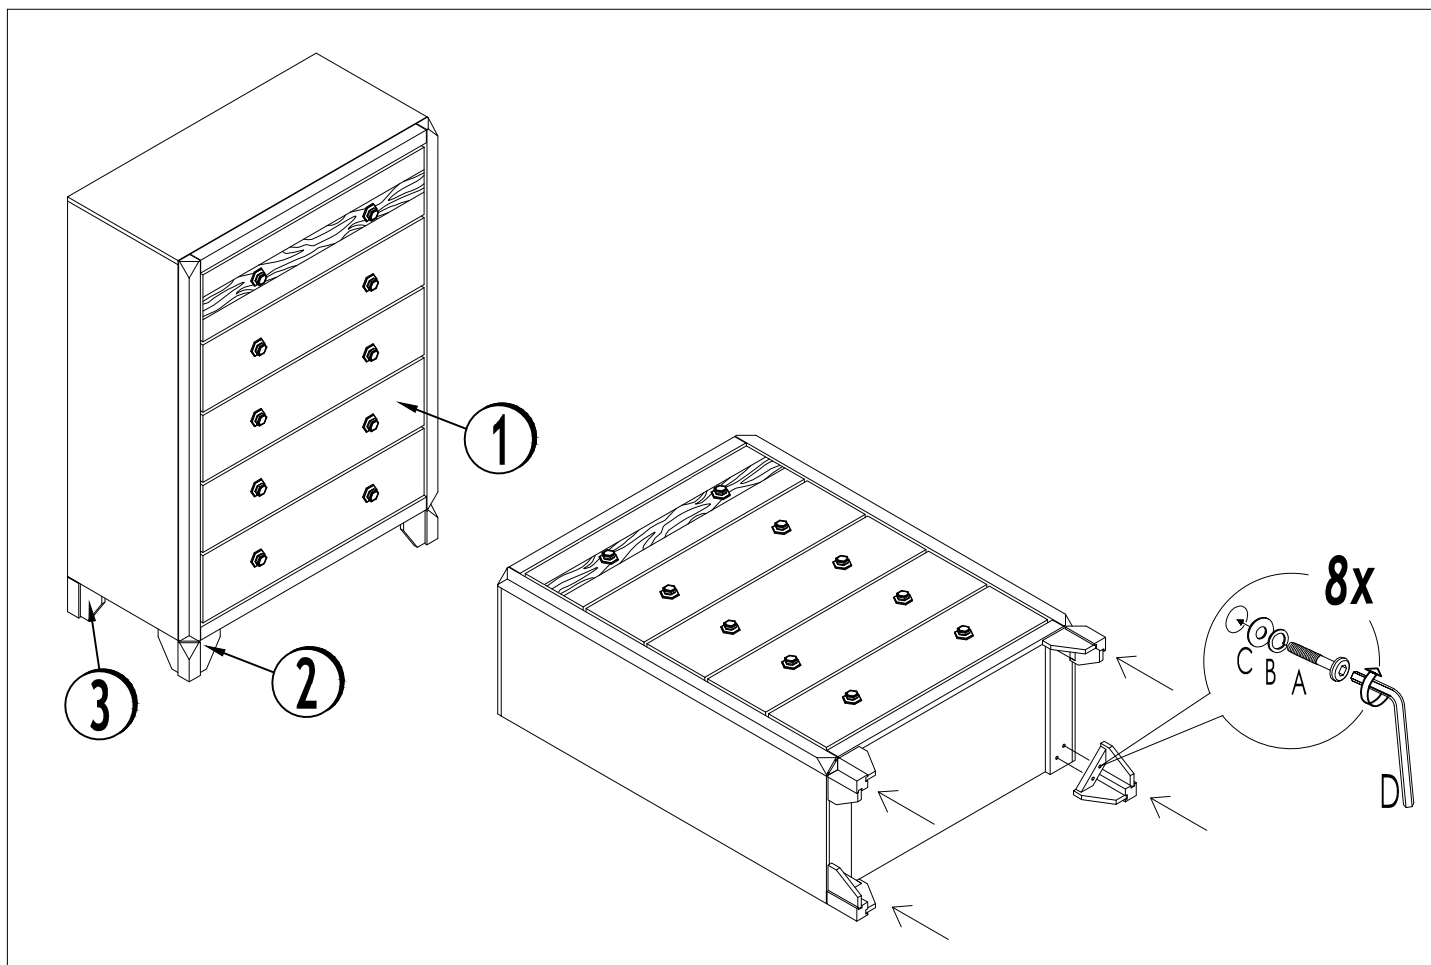

ASSEMBLY INSTRUCTIONS

B6850 TAMBLIN CHEST

PARTS LIST

NO	DESCRIPTION	QTY
1	CHEST	1 PC.
2	LEG (FRONT)	2 PCS.
3	LEG (BACK)	2 PCS.

HARDWARE LIST

NO	DESCRIPTION	QTY
A	JCBB (M6 x 35MM)	8 PCS.
B	SPRING WASHER (M8)	8 PCS.
C	FLAT WASHER (M8)	8 PCS.
D	ALLEN KEY (M4)	1 PC.

TOOL REQUIRED (NOT PROVIDED)

IMPORTANT NOTE :

- * Place all wooden parts on a clean and smooth surface such as a rug or carpet to avoid the parts from being scratched.
- * Check to be sure that you have all parts and hardware.
- * Remove all wrapping materials, including staples & packing straps before you start to assemble.
- * Do not tighten all screws/bolts until all completely assembled.
- * Keep all hardware parts out of reach of children.