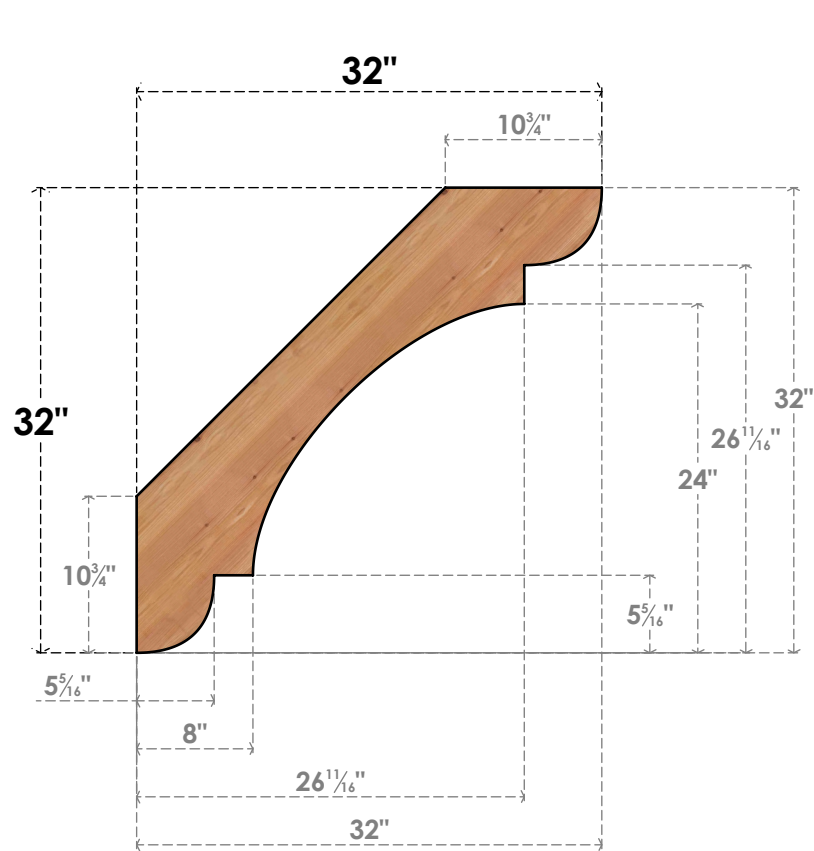

BRC06X32X32OLY00SWR

5 1/2"W X 32"D X 32"H OLYMPIC SMOOTH BRACE, WESTERN RED CEDAR

SIDE

FRONT

EKENA MILLWORK
2300 WEST MAIN ST.
CLARKSVILLE, TX 75426
TOLL FREE: 866-607-0453
WWW.EKENAMILLWORK.COM

NOTES

1. INSTALLATION TO BE COMPLETED IN ACCORDANCE WITH MANUFACTURER'S SPECIFICATIONS.
2. DRAWING MAY NOT BE TO SCALE
3. THIS DRAWING IS INTENDED FOR DESIGN AND PLANNING PURPOSES ONLY.
4. ALL INFORMATION CONTAINED HEREIN WAS CURRENT AT THE TIME OF DEVELOPMENT BUT MUST BE REVIEWED AND APPROVED BY THE PRODUCT MANUFACTURER TO BE CONSIDERED ACCURATE.
5. PRODUCTS ARE NOT KILN DRIED. THIS ITEM IS UNIQUE AND WILL CONTAIN THE NATURAL VARIATIONS THAT THE WOOD SPECIES OFFERS. THIS MAY RESULT IN VARIATIONS UP TO 1/4"