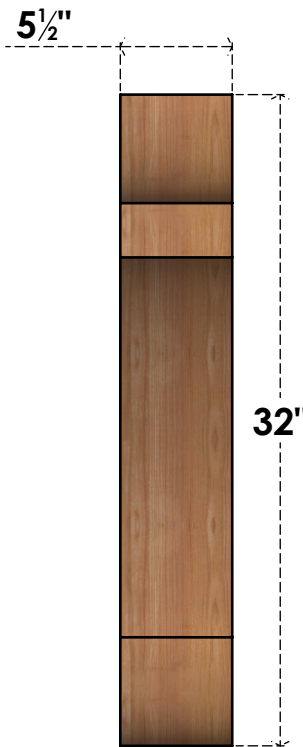

BRC06X32X32OLY00SWR

5 1/2"W X 32"D X 32"H OLYMPIC SMOOTH BRACE, WESTERN RED CEDAR

SIDE

FRONT

EKENA MILLWORK
2300 WEST MAIN ST.
CLARKSVILLE, TX 75426
TOLL FREE: 866-607-0453
WWW.EKENAMILLWORK.COM

NOTES

1. INSTALLATION TO BE COMPLETED IN ACCORDANCE WITH MANUFACTURER'S SPECIFICATIONS.
2. DRAWING MAY NOT BE TO SCALE
3. THIS DRAWING IS INTENDED FOR DESIGN AND PLANNING PURPOSES ONLY.
4. ALL INFORMATION CONTAINED HEREIN WAS CURRENT AT THE TIME OF DEVELOPMENT BUT MUST BE REVIEWED AND APPROVED BY THE PRODUCT MANUFACTURER TO BE CONSIDERED ACCURATE.
5. PRODUCTS ARE NOT KILN DRIED. THIS ITEM IS UNIQUE AND WILL CONTAIN THE NATURAL VARIATIONS THAT THE WOOD SPECIES OFFERS. THIS MAY RESULT IN VARIATIONS UP TO 1/4"