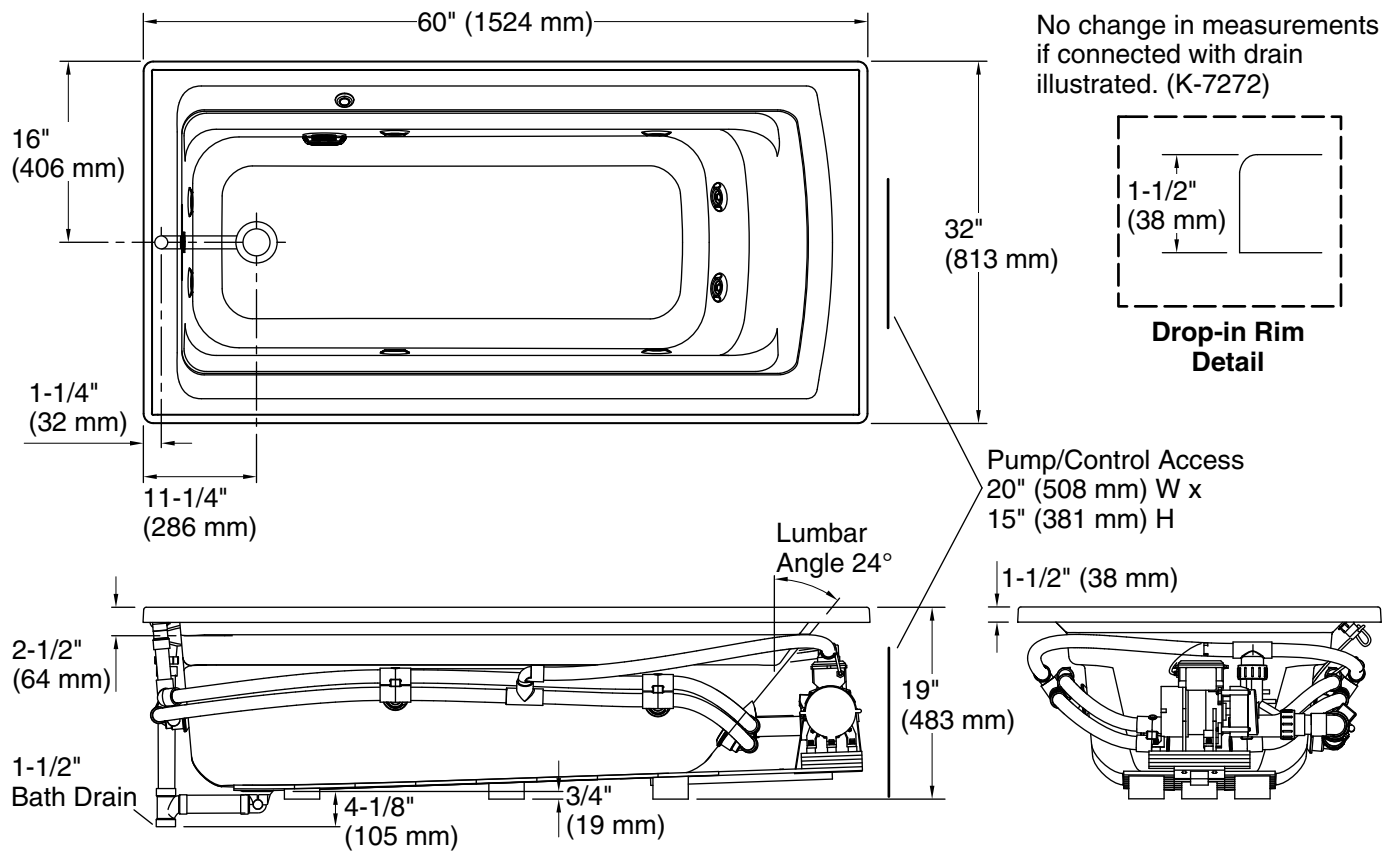

Required Electrical Service

One dedicated circuit required, protected with Class A Ground-Fault Circuit-Interrupter (GFCI). Outside North America, this device may be known as a Residual Current Device (RCD).

Pump: 120 V, 15 A, 60 Hz

Technical Information

All product dimensions are nominal.

Installation: Drop-in

Drain location: Reversible

Basin area, bottom: 45-1/8" x 19-11/16" (1146 mm x 500 mm)

Basin area, top: 52-3/4" x 25-5/16" (1340 mm x 643 mm)

Weight: 110 lbs (49.9 kg)

Minimum floor load: 46 lbs/ft² (224.6 kg/m²)

Water depth: 15" (381 mm)

Water capacity: 58 gal (219.6 L)

Cutout: Drop-in, 58-1/2" x 30-1/2" (1486 mm x 775 mm)

Electrical component Pump: 120 V, 7 A, 60 Hz rating:

1-800-4KOHLER (1-800-456-4537)

Kohler Co. reserves the right to make revisions without notice to product specifications.

For the most current Specification Sheet, go to www.kohler.com.

7-23-2023 20:02 - US/CA

Notes

Measure your actual product for rough-in details.

Install this product according to the installation instructions.

The hot water supply should be 70% of the capacity of the bath or greater. Installations will vary.

This product is designed for drop-in installation only. It is not suited for use in a three-wall alcove with an overhead shower.

ADA compliant when installed to the specific requirements of these regulations.