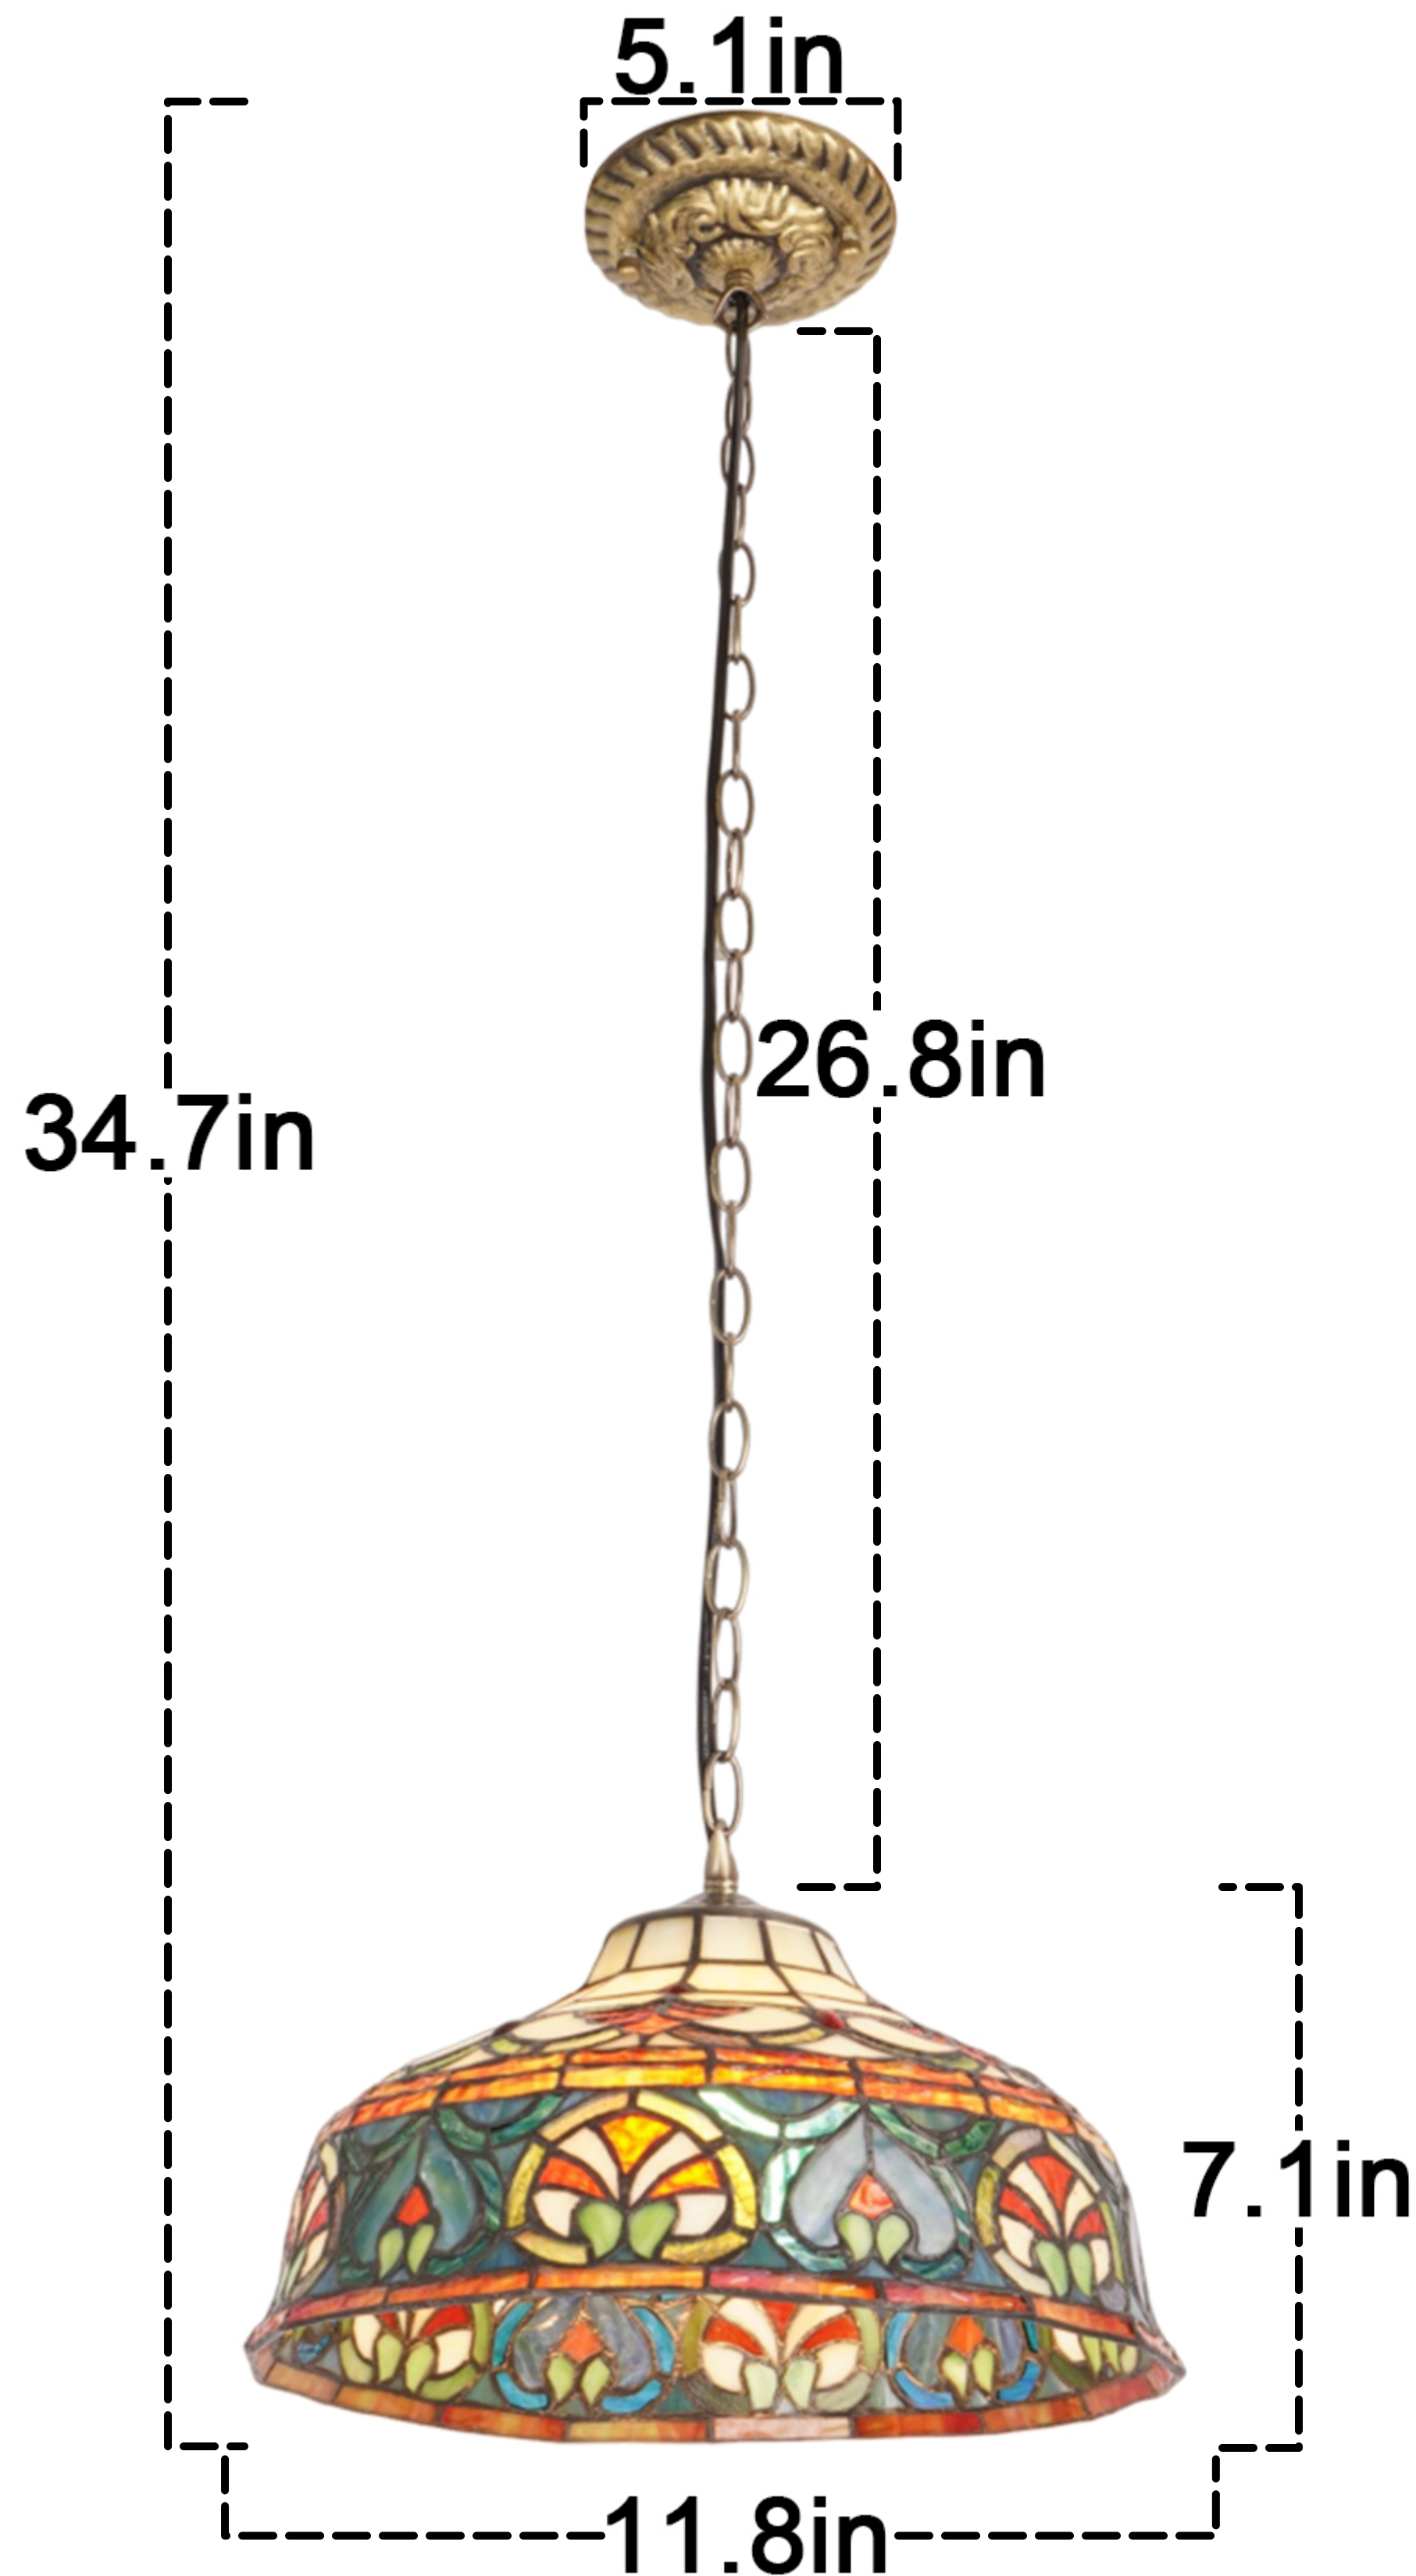

Product Size

Specifications

Material: Glass

Bulb: E26*1
(Bulb Not Included)

Weight: 5.18Lbs

Voltage: 110V

Color: Bronze

E26
Socket

Voltage
110V-120V

Easy to
Install

Voltage
60W MAX