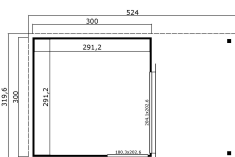

-  44 mm
-  2
-  0
-  5 YEARS

**PACKAGING: 2 PALLET(S)**

-  510 x 118 x 63 cm  
914 kg
-  245 x 118 x 27 cm  
190 kg

EAN 4743329231804

**DIMENSIONS**

Floor area	8.48 m <sup>2</sup>
Roof dimensions	3.20 x 5.24 m
Cubic volume	≈ 20.3 m <sup>3</sup>
Wall height	≈ 2.39 m
Ridge height	≈ 2.39 m
Front overhang	≈ 214 cm

**WINDOWS & DOORS**

1 x Sliding door	204.1 x 202.6 cm
1 x Single window fixed	100.3 x 202.6 cm

**ROOF & FLOOR**

Roof boards	18x90 mm
Floor boards	18x90 mm
Roof surface	15.71 m <sup>2</sup>
Roof angle	≈ 2.2 °
Treated Bearers	45x70 mm