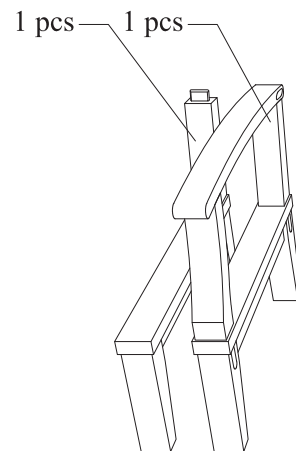

6 PIECE OUTDOOR PATIO TEAK SET

2

1

Hardware

M 6 X 5cm = 1 pcs

M 6 X 7cm = 6 pcs

Allen Wrench M4= 1 pcs

3

1

2

3

Hardware

M 6 X 6cm

M 6 X 7cm

Allen Wrench M4

4

2

1

Hardware

M 6 X 5cm = 1 pcs

M 6 X 7cm = 6 pcs

Allen Wrench M4= 1 pcs

3

1

2

3

**STAINLESS STEEL
HARDWARE**

M 6 X 7cm = 4 pcs

Allen Wrench = 1 pc

4