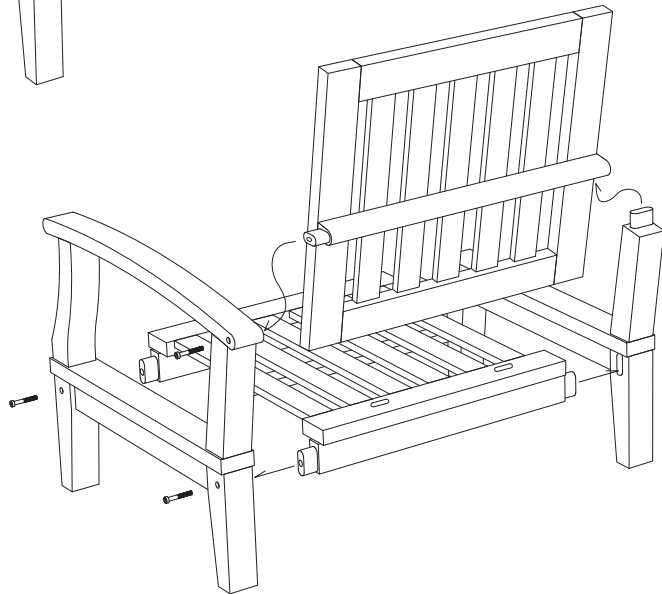

6 PIECE OUTDOOR PATIO TEAK SET

2

1

Hardware

M 6 X 5cm = 1 pcs

M 6 X 7cm = 6 pcs

Allen Wrench M4= 1 pcs

3

1

2

3

Hardware

M 6 X 6cm

M 6 X 7cm

Allen Wrench M4

4