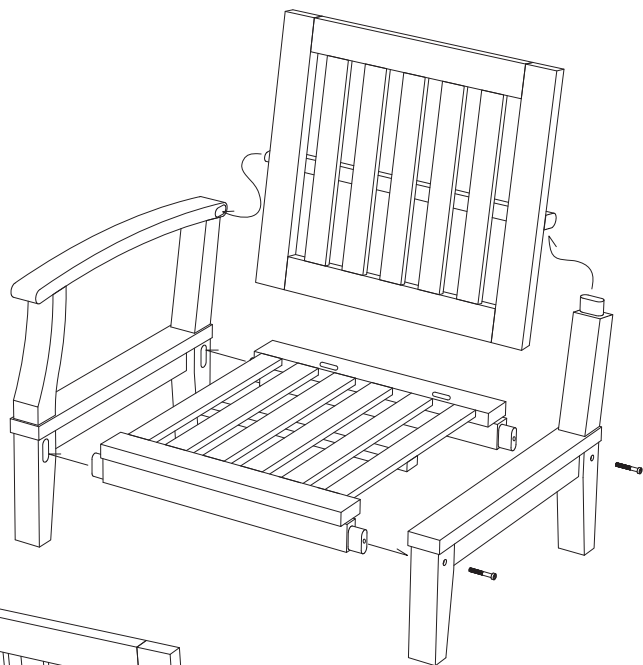

6 PIECE OUTDOOR PATIO TEAK SET

2

1

Hardware

M 6 X 5cm = 1 pcs

M 6 X 7cm = 6 pcs

Allen Wrench M4= 1 pcs

3