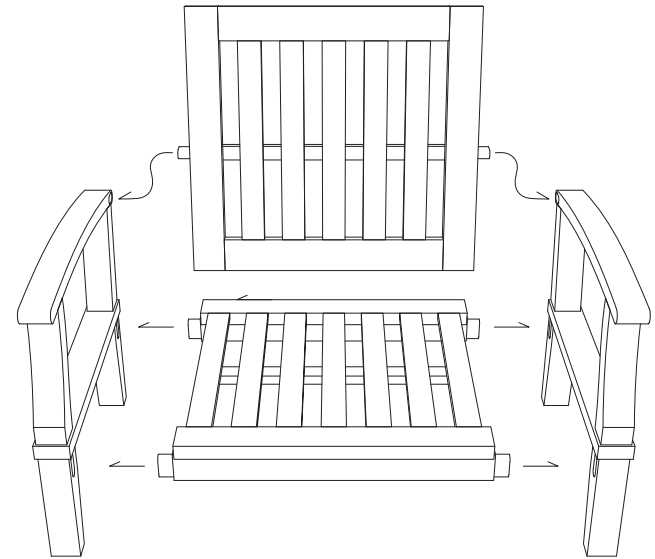

1

2

3

Hardware

M 6 X 6cm

M 6 X 7cm

Allen Wrench M4

4