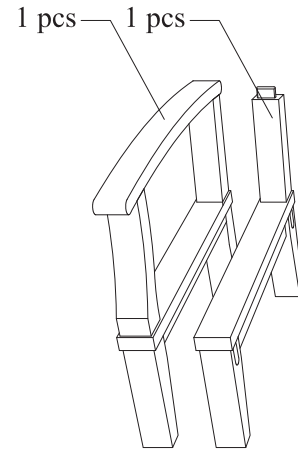

6 PIECE OUTDOOR PATIO TEAK SET

2

1

Hardware

M 6 X 5cm = 1 pcs

M 6 X 7cm = 6 pcs

Allen Wrench M4= 1 pcs

3

1

2

3

Hardware

M 6 X 6cm

M 6 X 7cm

Allen Wrench M4

4

2

1

Hardware

M 6 X 5cm = 1 pcs

M 6 X 7cm = 6 pcs

Allen Wrench M4= 1 pcs

3

1

2

3

**STAINLESS STEEL
HARDWARE**

M 6 X 7cm = 4 pcs

Allen Wrench = 1 pc

4