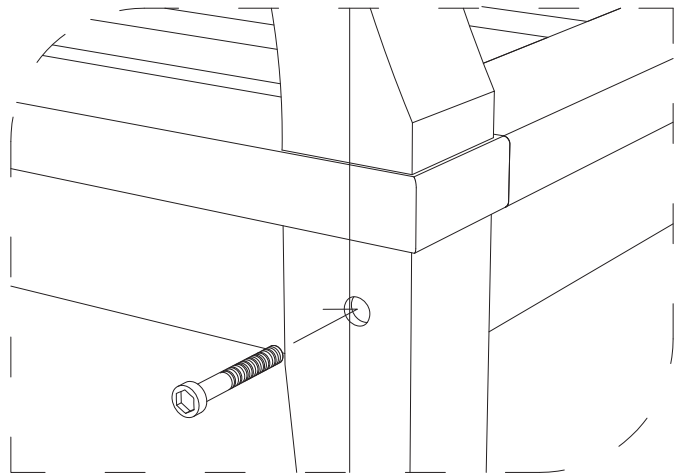

6 PIECE OUTDOOR PATIO TEAK SET

2

1

Hardware

M 6 X 5cm = 1 pcs

M 6 X 7cm = 6 pcs

Allen Wrench M4= 1 pcs

3

1

2

3

Hardware

M 6 X 6cm

M 6 X 7cm

Allen Wrench M4

4

2

3

**STAINLESS STEEL
HARDWARE**

M 6 X 7cm = 4 pcs

Allen Wrench = 1 pc

4