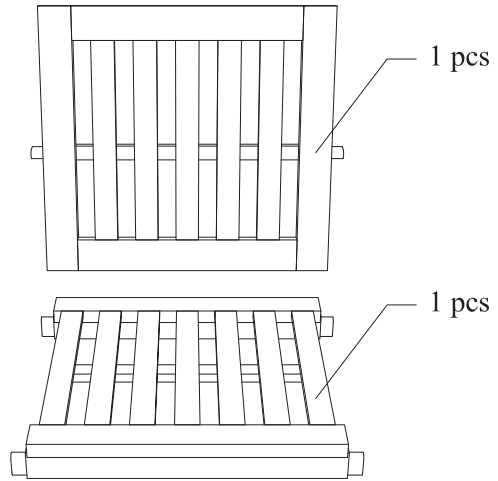

6 PIECE OUTDOOR PATIO TEAK SET

2

1

Hardware

M 6 X 5cm = 1 pcs

M 6 X 7cm = 6 pcs

Allen Wrench M4= 1 pcs

3

1

2

3

Hardware

M 6 X 6cm

M 6 X 7cm

Allen Wrench M4

4

2

1

Hardware

M 6 X 5cm = 1 pcs

M 6 X 7cm = 6 pcs

Allen Wrench M4= 1 pcs

3

1

2

3

**STAINLESS STEEL
HARDWARE**

M 6 X 7cm = 4 pcs

Allen Wrench = 1 pc

4