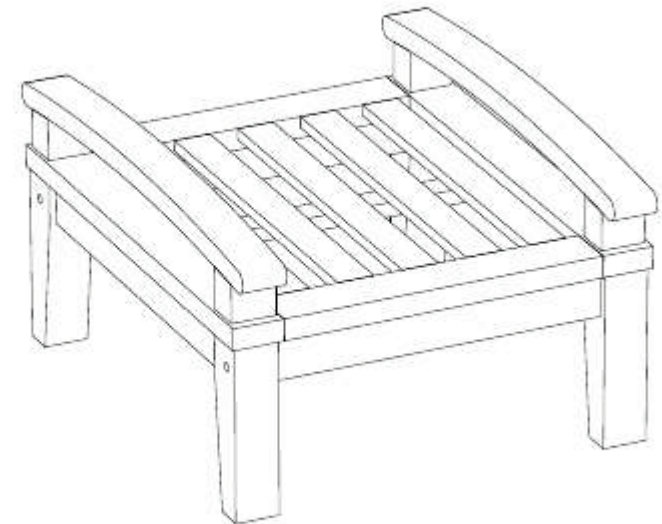

2

3

**STAINLESS STEEL
HARDWARE**

M 6 X 7cm = 4 pcs

Allen Wrench = 1 pc

4