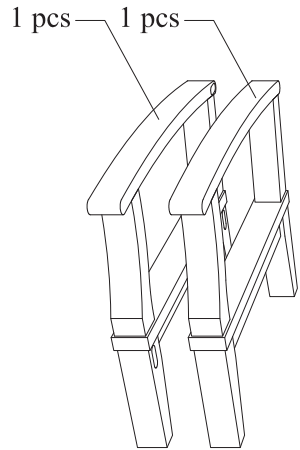

6 PIECE OUTDOOR PATIO TEAK SET

2

1

Hardware

M 6 X 5cm = 1 pcs

M 6 X 7cm = 6 pcs

Allen Wrench M4= 1 pcs

3

1

2

3

Hardware

M 6 X 6cm

M 6 X 7cm

Allen Wrench M4

4

2

1

Hardware

M 6 X 5cm = 1 pcs

M 6 X 7cm = 6 pcs

Allen Wrench M4= 1 pcs

3

1

2

3

**STAINLESS STEEL
HARDWARE**

M 6 X 7cm = 4 pcs

Allen Wrench = 1 pc

4