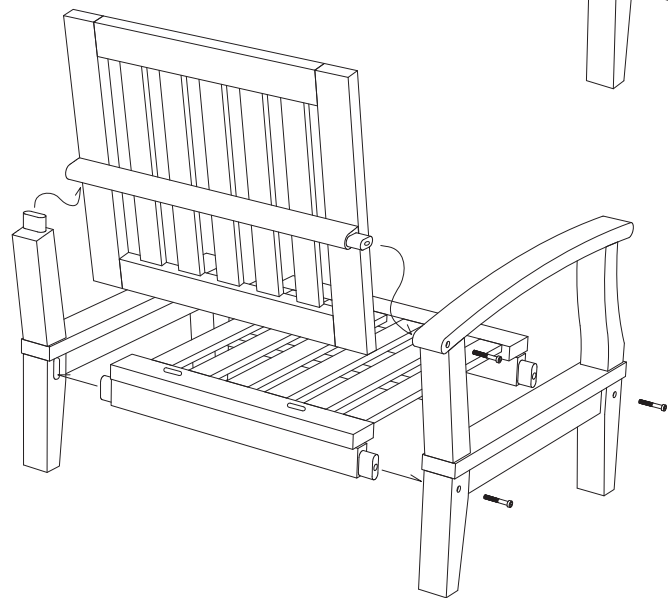

6 PIECE OUTDOOR PATIO TEAK SET

2

1

Hardware

M 6 X 5cm = 1 pcs

M 6 X 7cm = 6 pcs

Allen Wrench M4= 1 pcs

3