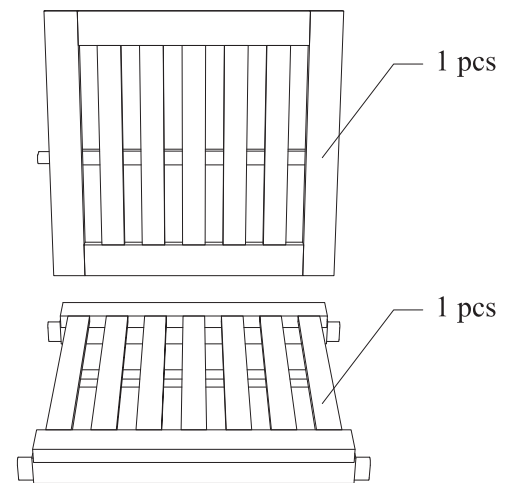

6 PIECE OUTDOOR PATIO TEAK SET

2

1

Hardware

M 6 X 5cm = 1 pcs

M 6 X 7cm = 6 pcs

Allen Wrench M4= 1 pcs

3

1

2

3

Hardware

M 6 X 6cm

M 6 X 7cm

Allen Wrench M4

4

2

1

Hardware

M 6 X 5cm = 1 pcs

M 6 X 7cm = 6 pcs

Allen Wrench M4= 1 pcs

3

1