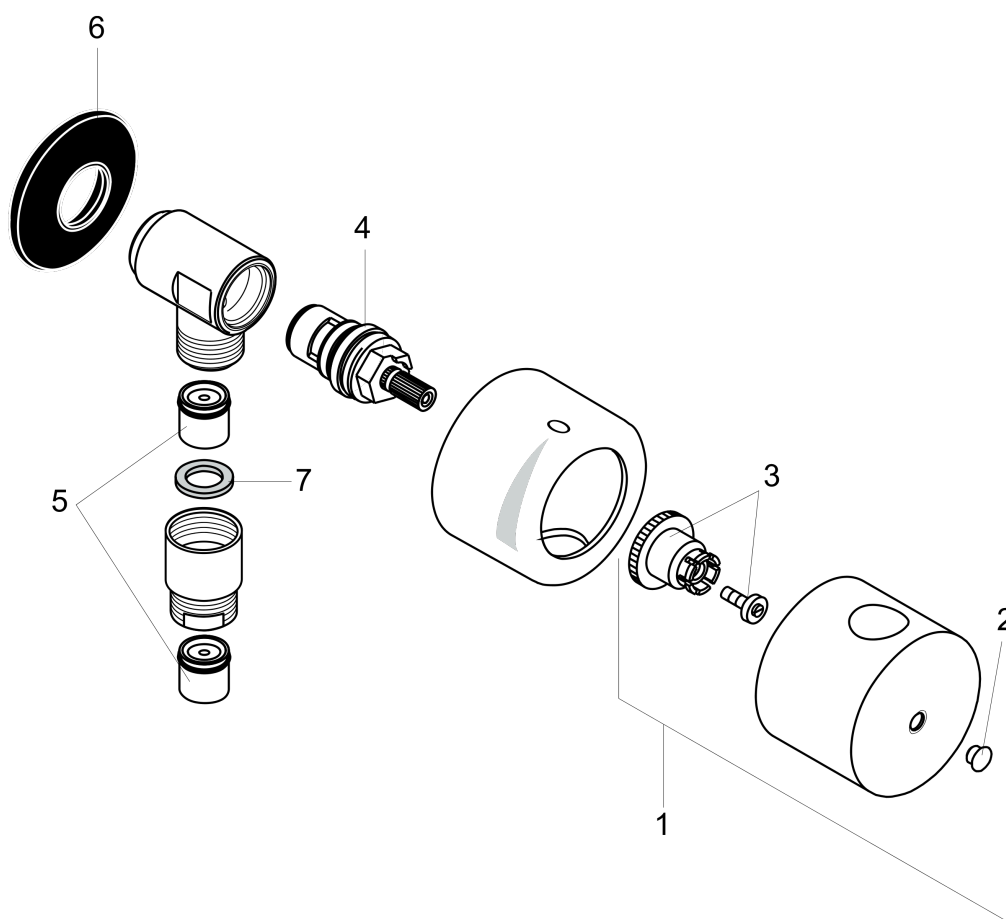

### Product image

### Scale drawing

**AXOR Uno**  
**Wall Outlet with Check Valves and Volume Control**  
Finishes : **chrome**    Part no. : **38882001**

## Exploded drawing

Year of production: >03/08

**AXOR Uno**  
**Wall Outlet with Check Valves and Volume Control**  
 Finishes : **chrome**    Part no. : **38882001**

## Spare parts list

Year of production: >03/08

Pos.		Part no.	Price	PU
1	handle	38993001	-	1
2	cover cap	96541001	-	1
3	handle fixing set	94184001	-	1
4	shut off unit right closing	96350000	-	1
5	set of non return valves DW 15	94074000	-	1
6	support element	98557000	-	1
7	flat seal	97674000	-	1
a	sleeve	96497000	-	1