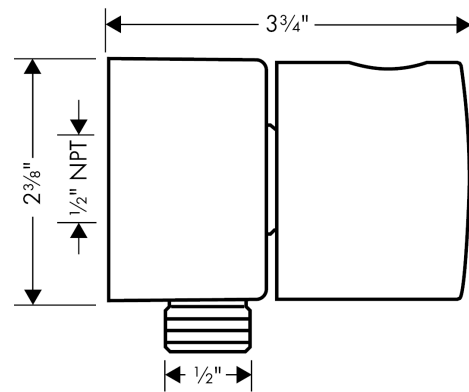

Scale drawing