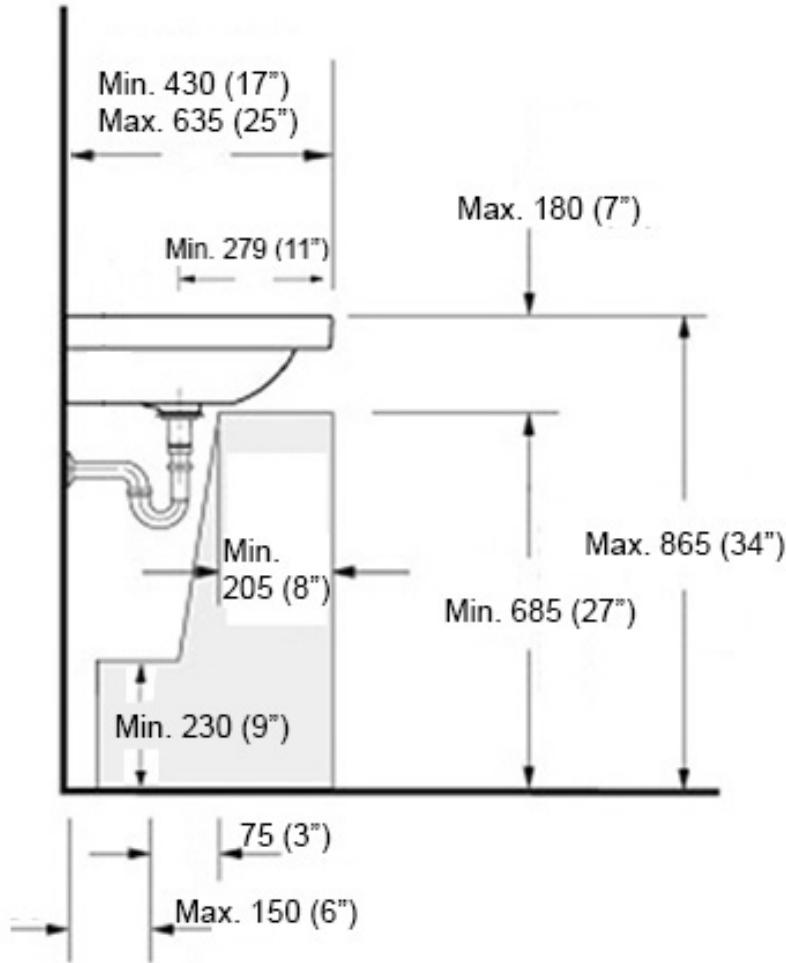

Codes & Standards:

- ADA Compliant

* WS Bath Collections reserves the right to revise dimensions or information on this sheet without notice

Collection Cento	Model Cento 3532	Dimensions Metric <i>1 inch = 2.54 cm</i> <i>1 inch = 25.4 mm</i>	 1051 Lea Drive - Collegeville, PA 19426 Tel. 215 513 9400 - Fax 610 831 0215 www.ws bathcollections.com - info@ws bathcollections.com
------------------------------	------------------------------	-------------------------------------------------------------------------	---------------------------------------------------------------------------------------------------------------------------------------------------------------------------------------------------------------------------------------------------------------------------------------------------------------------------------------

* WS Bath Collections reserves the right to revise dimensions or information on this sheet without notice

Collection
Cento

Model |
Cento 3532

Dimensions Metric
1 inch = 2.54 cm
1 inch = 25.4 mm

WS[®]
BATH
COLLECTIONS

Model |
Cento 3532

Dimensions Metric

1 inch = 2.54 cm
1 inch = 25.4 mm

WS®
BATH
COLLECTIONS

1051 Lea Drive - Collegeville, PA 19426
Tel. 215 513 9400 - Fax 610 831 0215

www.ws bathcollections.com - info@ws bathcollections.com

Recommended ADA Installation

Note: ADA Compliant when installed in accordance with ADA guidelines

Collection
Cento

Model |
Cento 3532

Dimensions Metric

1 inch = 2.54 cm
1 inch = 25.4 mm

1051 Lea Drive - Collegeville, PA 19426
Tel. 215 513 9400 - Fax 610 831 0215
www.ws bathcollections.com - info@ws bathcollections.com