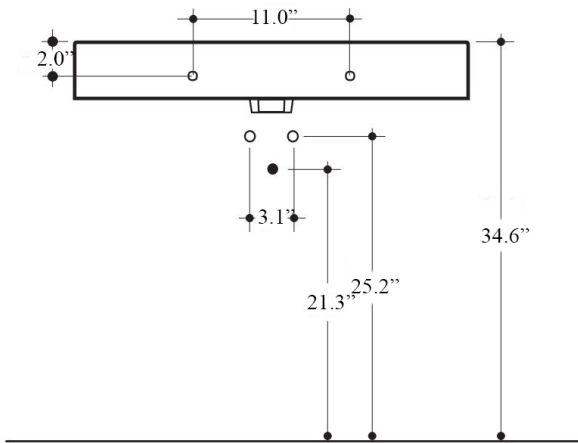

Codes & Standards:

- ADA Compliant

* WS Bath Collections reserves the right to revise dimensions or information on this sheet without notice

Collection Cento	Model Cento 3532	Dimensions Metric <i>1 inch = 2.54 cm</i> <i>1 inch = 25.4 mm</i>	 1051 Lea Drive - Collegeville, PA 19426 Tel. 215 513 9400 - Fax 610 831 0215 www.ws bathcollections.com - info@ws bathcollections.com
------------------------------	------------------------------	-------------------------------------------------------------------------	---------------------------------------------------------------------------------------------------------------------------------------------------------------------------------------------------------------------------------------------------------------------------------------------------------------------------------------

* WS Bath Collections reserves the right to revise dimensions or information on this sheet without notice

Collection
Cento

Model |
Cento 3532

Dimensions Metric
1 inch = 2.54 cm
1 inch = 25.4 mm

WS[®]
BATH
COLLECTIONS

Model |
Cento 3532

Dimensions Metric

1 inch = 2.54 cm
1 inch = 25.4 mm

WS®
BATH
COLLECTIONS

1051 Lea Drive - Collegeville, PA 19426
Tel. 215 513 9400 - Fax 610 831 0215

www.ws bathcollections.com - info@ws bathcollections.com