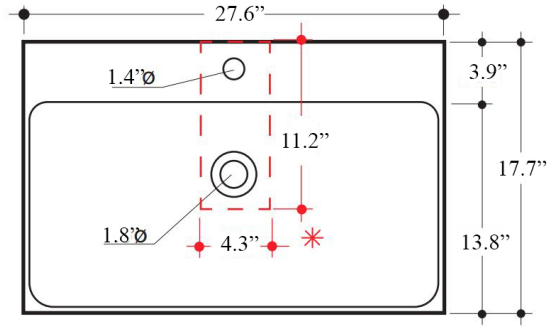

Codes & Standards:

- ADA Compliant

* WS Bath Collections reserves the right to revise dimensions or information on this sheet without notice

Collection Cento	Model Cento 3532	Dimensions Metric <i>1 inch = 2.54 cm</i> <i>1 inch = 25.4 mm</i>	 1051 Lea Drive - Collegeville, PA 19426 Tel. 215 513 9400 - Fax 610 831 0215 www.ws bathcollections.com - info@ws bathcollections.com
------------------------------	------------------------------	-------------------------------------------------------------------------	---------------------------------------------------------------------------------------------------------------------------------------------------------------------------------------------------------------------------------------------------------------------------------------------------------------------------------------

* WS Bath Collections reserves the right to revise dimensions or information on this sheet without notice

Collection
Cento

Model |
Cento 3532

Dimensions Metric
1 inch = 2.54 cm
1 inch = 25.4 mm

WS[®]
BATH
COLLECTIONS

Model |
Cento 3532

Dimensions Metric

1 inch = 2.54 cm
1 inch = 25.4 mm

WS®
BATH
COLLECTIONS

1051 Lea Drive - Collegeville, PA 19426
Tel. 215 513 9400 - Fax 610 831 0215

www.ws bathcollections.com - info@ws bathcollections.com