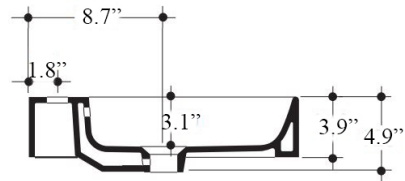

-  Glossy White
-  Matte Black
-  Matte White (Special Order)
-  Matte Grey (Special Order)

SKU# | Options:

- Cento 3532.01 WG | Glossy White, One Faucet Hole
- Cento 3532.03-4 WG | Glossy White, Three Faucet Holes 4" Spread
- Cento 3532.03-8 WG | Glossy White, Three Faucet Holes 8" Spread
- Cento 3532.01 BM | Matte Black, One Faucet Hole
- Cento 3532.03-4 BM | Matte Black, Three Faucet Holes 4" Spread
- Cento 3532.03-8 BM | Matte Black, Three Faucet Holes 8" Spread
- Cento 3532.01 WM | Matte White, One Faucet Hole
- Cento 3532.03-4 WM | Matte White, Three Faucet Holes 4" Spread
- Cento 3532.03-8 WM | Matte White, Three Faucet Holes 8" Spread
- Cento 3532.01 GM | Matte Grey, One Faucet Hole
- Cento 3532.03-4 GM | Matte Grey, Three Faucet Holes 4" Spread
- Cento 3532.03-8 GM | Matte Grey, Three Faucet Holes 8" Spread

Codes & Standards:

- ADA Compliant

* WS Bath Collections reserves the right to revise dimensions or information on this sheet without notice

Collection Cento	Model Cento 3532	Dimensions Metric <i>1 inch = 2.54 cm</i> <i>1 inch = 25.4 mm</i>	 1051 Lea Drive - Collegeville, PA 19426 Tel. 215 513 9400 - Fax 610 831 0215 www.ws bathcollections.com - info@ws bathcollections.com
------------------------------	------------------------------	-------------------------------------------------------------------------	---------------------------------------------------------------------------------------------------------------------------------------------------------------------------------------------------------------------------------------------------------------------------------------------------------------------------------------

* WS Bath Collections reserves the right to revise dimensions or information on this sheet without notice

Collection
Cento

Model |
Cento 3532

Dimensions Metric
1 inch = 2.54 cm
1 inch = 25.4 mm

WS[®]
BATH
COLLECTIONS