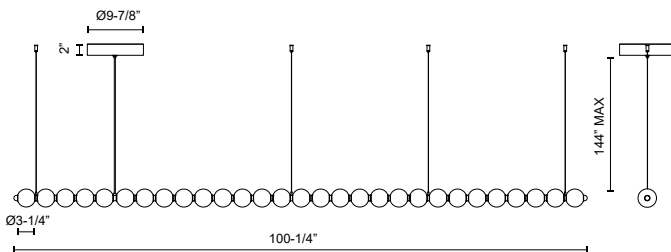

AKOYA CH321508CH

FIXTURE DIMENSIONS	L100-1/4" x W3-1/4" x H3-1/4"
LIGHT SOURCE	LED with DC Driver
WATTAGE	87W
TOTAL LUMENS	7395lm
DELIVERED LUMENS	3300lm*
VOLTAGE	120V
COLOR TEMPERATURE	3000K
CRI (RA)	90CRI
DIMMABLE	Yes, TRIAC/ELV Dimmer (Not Included)
DIFFUSER DETAILS	Frosted PC
MATERIAL	Cast Aluminum
WIRE LENGTH	144"
MINIMUM HANG HEIGHT	8"
LOCATION	Dry
BARCODE	UPC 691759060027
CANOPY DIMENSIONS	D9-7/8" x H2"
FINISH OPTION(S)	Chrome
PACKAGE SIZE	L39" x W39" x H6-1/4"
PACKAGE WEIGHT	16.5 lbs

[D - Diameter, L - Length, W - Width, H - Height, E - Extension]

AVAILABLE FINISHES:

CH321508CH

Chrome

*For complete warranty terms, please visit: www.aloralighting.com/warranty