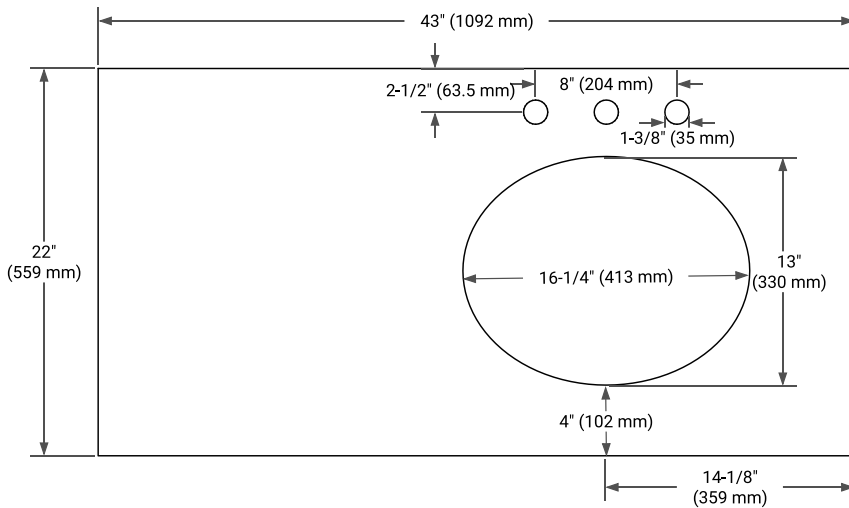

42" RIGHT OFFSET CABINET

BASE CABINET DIMENSIONS

42" W x 21.5" D x 34.5" H

FEATURES

- Solid wood frame & plywood panels
- Dovetail drawers and joints
- Soft closing doors & drawers

HARDWARE FINISHES*

Brushed Nickel Satin Brass Matte Black Polished Chrome

PLAN VIEW

43" RIGHT OVAL SINK COUNTERTOP WITH 0.75 IN. THICKNESS

OVERALL DIMENSIONS

43" W x 22" D x 0.75" H

COUNTERTOP OPTIONS

Carrara Marble

FEATURES

- Solid countertop with mitered edges & seams
- Undermount white oval sink
- Pre-drilled for 8" widespread faucet

INCLUDED

- Countertop
- Matching Backsplash
- Oval Sink

COUNTERTOP PLAN VIEW

EDGE SIDE VIEW

THREE DIMENSIONAL COUNTERTOP VIEW