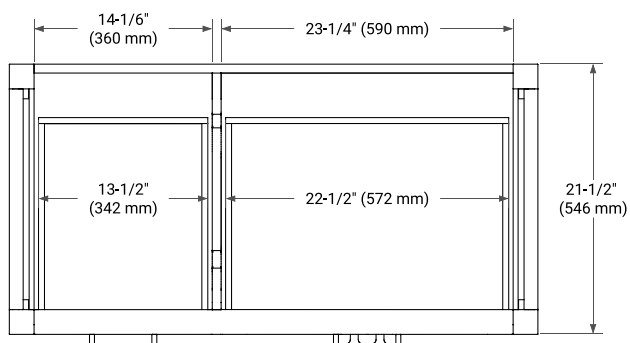

42" RIGHT OFFSET CABINET

BASE CABINET DIMENSIONS

42" W x 21.5" D x 34.5" H

FEATURES

- Solid wood frame & plywood panels
- Dovetail drawers and joints
- Soft closing doors & drawers

HARDWARE FINISHES*

Brushed Nickel Satin Brass Matte Black Polished Chrome

PLAN VIEW

43" RIGHT OVAL SINK COUNTERTOP WITH 0.75 IN. THICKNESS

OVERALL DIMENSIONS

43" W x 22" D x 0.75" H

COUNTERTOP OPTIONS

Carrara Marble

FEATURES

- Solid countertop with mitered edges & seams
- Undermount white oval sink
- Pre-drilled for 8" widespread faucet

INCLUDED

- Countertop
- Matching Backsplash
- Oval Sink

COUNTERTOP PLAN VIEW

EDGE SIDE VIEW

THREE DIMENSIONAL COUNTERTOP VIEW