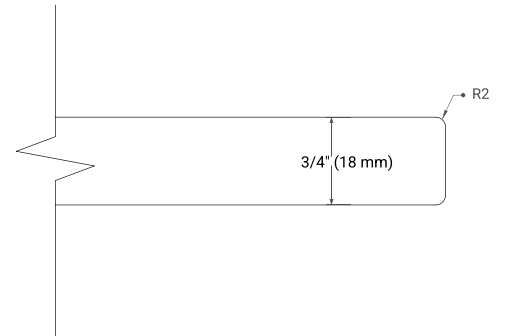

42" RIGHT OFFSET CABINET

BASE CABINET DIMENSIONS

42" W x 21.5" D x 34.5" H

FEATURES

- Solid wood frame & plywood panels
- Dovetail drawers and joints
- Soft closing doors & drawers

HARDWARE FINISHES*

Brushed Nickel Satin Brass Matte Black Polished Chrome

PLAN VIEW

43" RIGHT OVAL SINK COUNTERTOP WITH 0.75 IN. THICKNESS

OVERALL DIMENSIONS

43" W x 22" D x 0.75" H

COUNTERTOP OPTIONS

Carrara Marble

FEATURES

- Solid countertop with mitered edges & seams
- Undermount white oval sink
- Pre-drilled for 8" widespread faucet

INCLUDED

- Countertop
- Matching Backsplash
- Oval Sink

COUNTERTOP PLAN VIEW

EDGE SIDE VIEW

THREE DIMENSIONAL COUNTERTOP VIEW