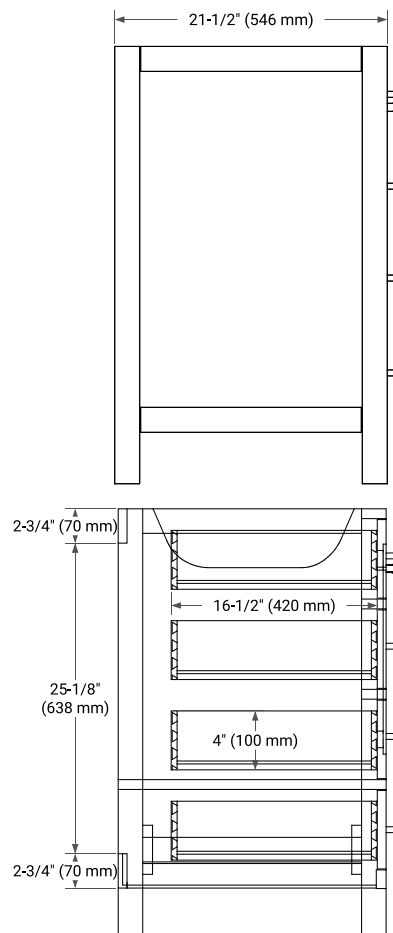

42" RIGHT OFFSET CABINET

BASE CABINET DIMENSIONS

42" W x 21.5" D x 34.5" H

FEATURES

- Solid wood frame & plywood panels
- Dovetail drawers and joints
- Soft closing doors & drawers

HARDWARE FINISHES*

Brushed Nickel Satin Brass Matte Black Polished Chrome

PLAN VIEW

43" RIGHT OVAL SINK COUNTERTOP WITH 0.75 IN. THICKNESS

OVERALL DIMENSIONS

43" W x 22" D x 0.75" H

COUNTERTOP OPTIONS

Carrara Marble

FEATURES

- Solid countertop with mitered edges & seams
- Undermount white oval sink
- Pre-drilled for 8" widespread faucet

INCLUDED

- Countertop
- Matching Backsplash
- Oval Sink

COUNTERTOP PLAN VIEW

EDGE SIDE VIEW

THREE DIMENSIONAL COUNTERTOP VIEW