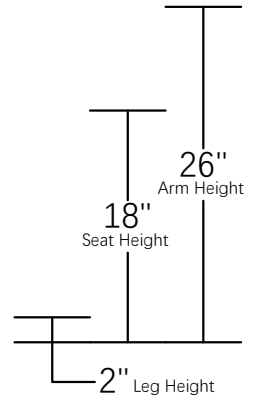

30.5"/41"
Headrest Close/Open

Reclined Max 145°

*Rotate Chair 90° to fit through the door before attaching backrest