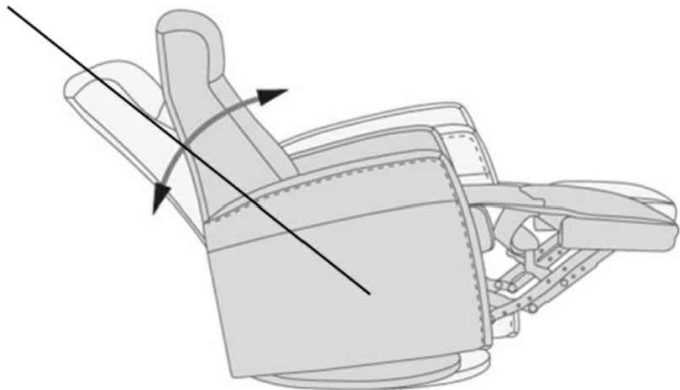

30.5"/41"
Headrest Close/Open

Reclined Max 145°

*Rotate Chair 90° to fit through the door before attaching backrest