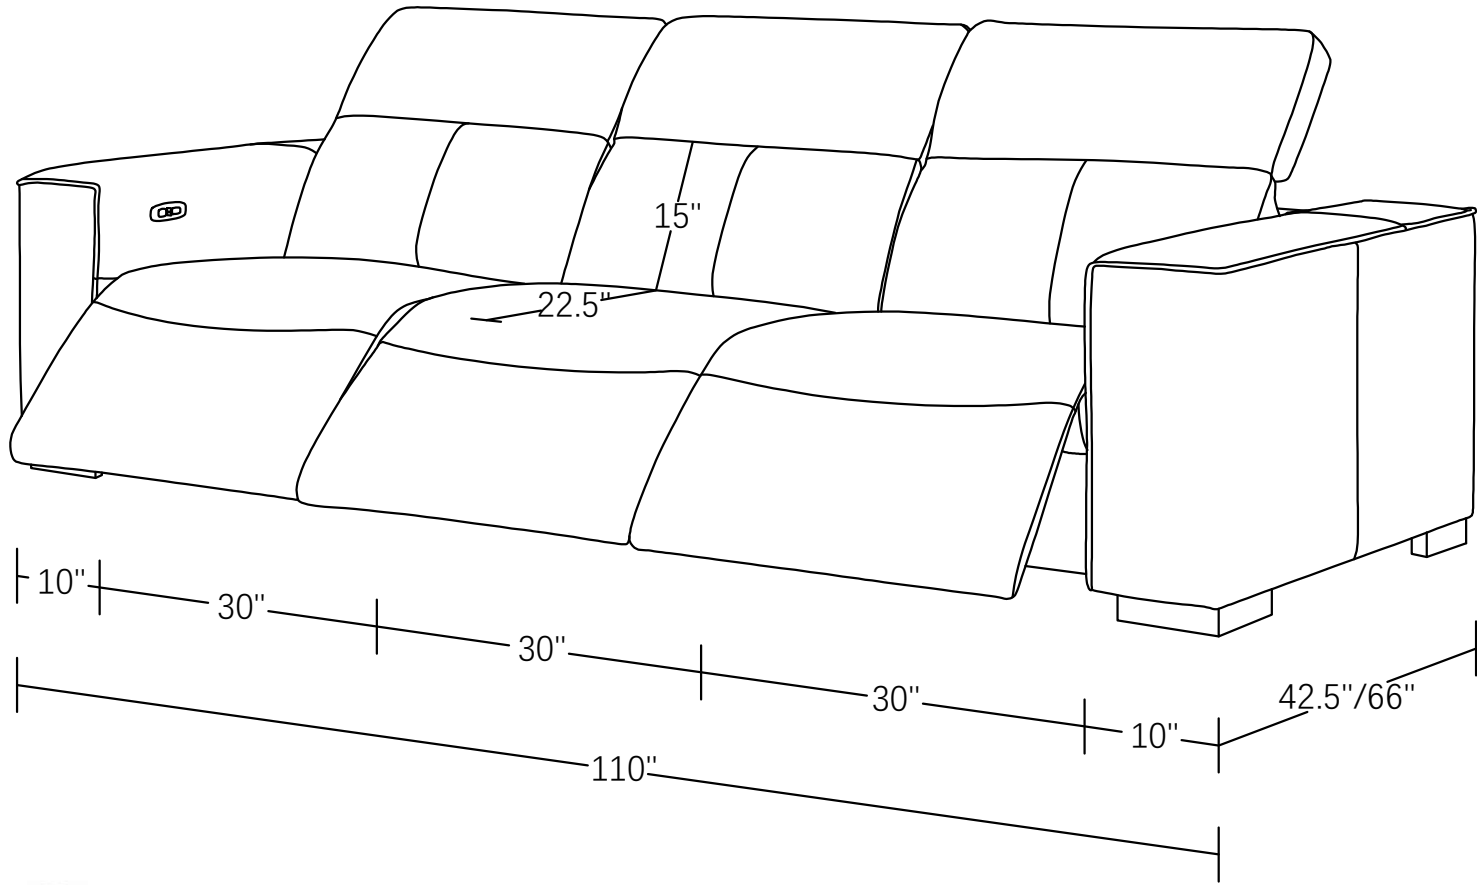

30.5"/41"
Headrest Close/Open

Reclined Max 145°

*Rotate Chair 90° to fit through the door before attaching backrest