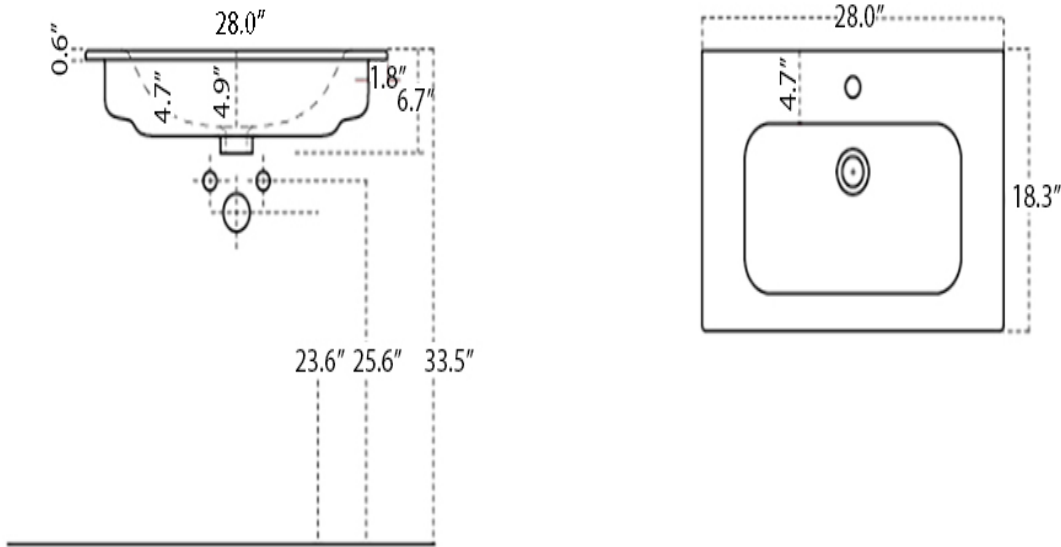

Related Items:

- WSBC 53991 | Push Waste Drain
- WSBC 53922 | Decorative Trap

Finishes:

 Glossy White

SKU# | Options:

- Joy PI 70.01 WG | One Faucet Hole, Glossy White
- Joy PI 70.03 WG | Three Faucet Holes, Glossy White

* WS Bath Collections reserves the right to revise dimensions or information on this sheet without notice

Collection Joy	Model Joy PI 70	Dimensions Metric <i>1 inch = 2.54 cm</i> <i>1 inch = 25.4 mm</i>	 1051 Lea Drive - Collegeville, PA 19426 Tel. 215 513 9400 - Fax 610 831 0215 www.ws bathcollections.com - info@ws bathcollections.com
----------------------------	-----------------------------	---	---

Collection |
Joy

Model |
Joy PI 70

Dimensions Metric
1 inch = 2.54 cm
1 inch = 25.4 mm

1051 Lea Drive - Collegeville, PA 19426
Tel. 215 513 9400 - Fax 610 831 0215
www.ws bathcollections.com - info@ws bathcollections.com

MOUNTING HARDWARE

Wall-Mount Installation

Bolts

Vessel/Countertop Installation

Silicone (optional)

Collection |
Joy

Model |
Joy PI 70

Dimensions Metric
1 inch = 2.54 cm
1 inch = 25.4 mm