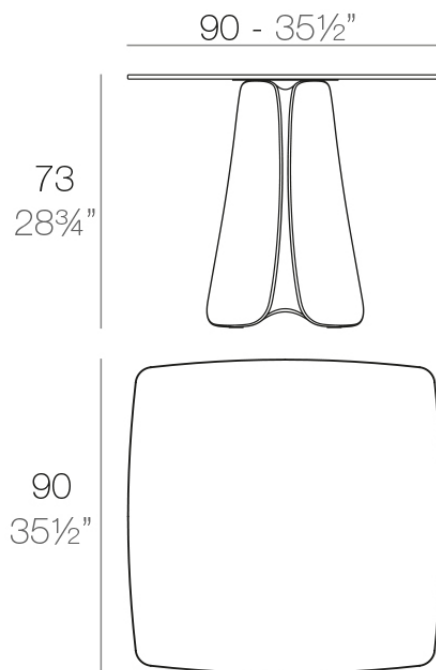

Products / Dining Tables / Pezzettina Table 90x90x73

# Pezzettina table 90x90x73

by Archirivolto Design

Pezzettina outdoor furniture collection is designed by Archirivolto Design for Vondom. Is a collection inspired by nature, a thought and a unique inspiration that materialize in an original product with fluid and expressive forms.

## Description

Made of polyethylene resin by rotational moulding. 100% Recyclable. Item suitable for indoor and outdoor use. Available in different finishes.

Weight: 35.8 Kg

PEZZETTINA Mesa 90x90

PEZZETTINA Dining Table 35 $\frac{1}{2}$ "x35 $\frac{1}{2}$ "