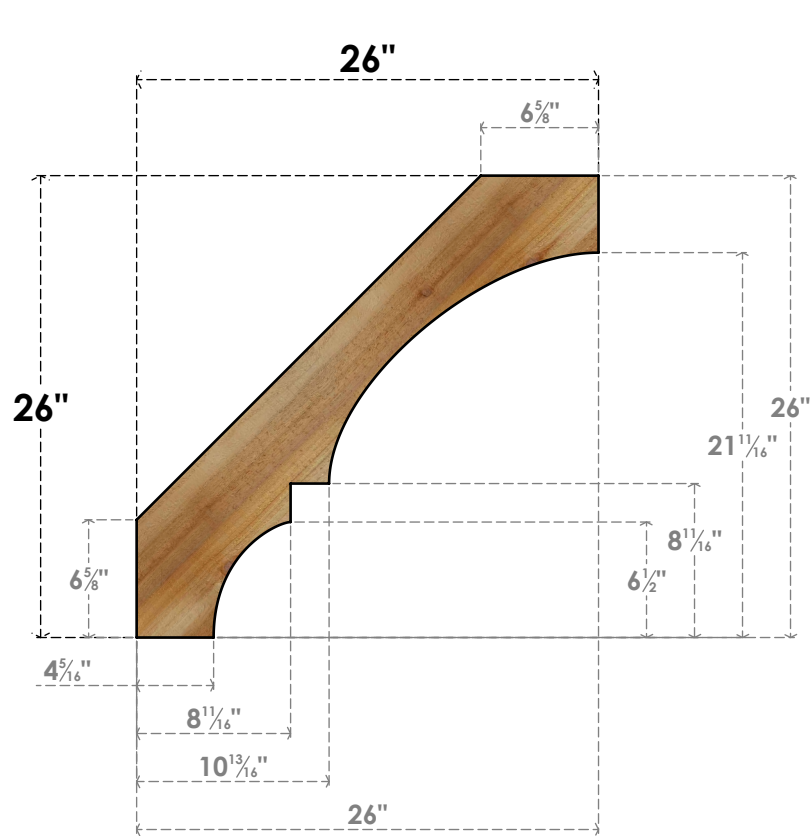

BRC06X26X26BOA00RWR

6"W X 26"D X 26"H BALBOA ROUGH SAWN BRACE, WESTERN RED CEDAR

SIDE

FRONT

EKENA MILLWORK
 2300 WEST MAIN ST.
 CLARKSVILLE, TX 75426
 TOLL FREE: 866-607-0453
 WWW.EKENAMILLWORK.COM

NOTES

1. INSTALLATION TO BE COMPLETED IN ACCORDANCE WITH MANUFACTURER'S SPECIFICATIONS.
2. DRAWING MAY NOT BE TO SCALE
3. THIS DRAWING IS INTENDED FOR DESIGN AND PLANNING PURPOSES ONLY.
4. ALL INFORMATION CONTAINED HEREIN WAS CURRENT AT THE TIME OF DEVELOPMENT BUT MUST BE REVIEWED AND APPROVED BY THE PRODUCT MANUFACTURER TO BE CONSIDERED ACCURATE.
5. PRODUCTS ARE NOT KILN DRIED. THIS ITEM IS UNIQUE AND WILL CONTAIN THE NATURAL VARIATIONS THAT THE WOOD SPECIES OFFERS. THIS MAY RESULT IN VARIATIONS UP TO 1/4"