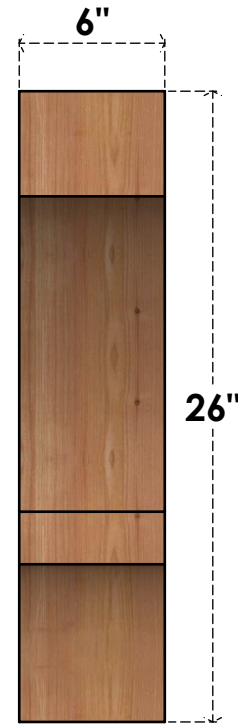

BRC06X26X26BOA00RWR

6"W X 26"D X 26"H BALBOA ROUGH SAWN BRACE, WESTERN RED CEDAR

SIDE

FRONT

EKENA MILLWORK
 2300 WEST MAIN ST.
 CLARKSVILLE, TX 75426
 TOLL FREE: 866-607-0453
 WWW.EKENAMILLWORK.COM

NOTES

1. INSTALLATION TO BE COMPLETED IN ACCORDANCE WITH MANUFACTURER'S SPECIFICATIONS.
2. DRAWING MAY NOT BE TO SCALE
3. THIS DRAWING IS INTENDED FOR DESIGN AND PLANNING PURPOSES ONLY.
4. ALL INFORMATION CONTAINED HEREIN WAS CURRENT AT THE TIME OF DEVELOPMENT BUT MUST BE REVIEWED AND APPROVED BY THE PRODUCT MANUFACTURER TO BE CONSIDERED ACCURATE.
5. PRODUCTS ARE NOT KILN DRIED. THIS ITEM IS UNIQUE AND WILL CONTAIN THE NATURAL VARIATIONS THAT THE WOOD SPECIES OFFERS. THIS MAY RESULT IN VARIATIONS UP TO 1/4"