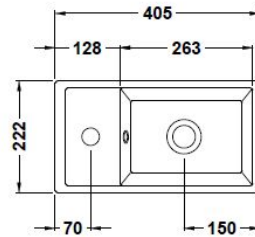

CUSTOMER DATA SHEET

DESCRIPTION: 400 Single Door Wh Unit And Basin

CUSTOMER DATA SHEET - FURNITURE

DESCRIPTION: 400 Single Door Wall Hung Unit

PRODUCT DIMENSIONS

Height (mm)	Width (mm)	Depth (mm)	Nett Wgt Kg
440	390	215	14

PACKAGING DIMENSIONS

Height (mm)	Width (mm)	Depth (mm)	Gross Wgt Kg
460	410	235	14

PACKAGING DATA

Box Colour	Brown Cardboard Box		
Box Qty	1	Label Colour	White Label
Label Size	50 x 100	Label Qty	2

OUTER BOX DIMENSIONS (If Applicable)

CUSTOMER DATA SHEET - CERAMICS

DESCRIPTION: 400 Compact Basin 400X222x80

PRODUCT DIMENSIONS

Height (mm)	Width (mm)	Depth (mm)	Nett Wgt Kg
118	400	222	7.21

PACKAGING DATA

Box Colour	Brown Cardboard Box - Printed		
Box Qty	1	Label Colour	White Label
Label Size	100 x 50	Label Qty	2

PACKAGING DIMENSIONS

Height (mm)	Width (mm)	Depth (mm)	Gross Wgt Kg
125	240	420	7.21

OUTER BOX DIMENSIONS (If Applicable)

Height (mm)	Width (mm)	Depth (mm)	Gross Wgt Kg

PRODUCT DETAILS

Country of Origin	China
Fitting Instruction	No