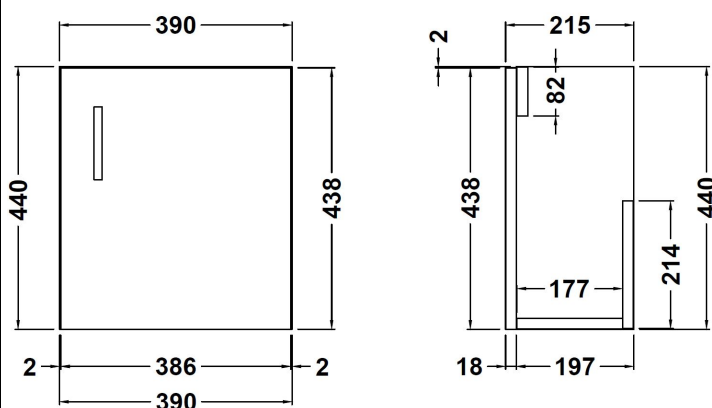

CUSTOMER DATA SHEET

DESCRIPTION: 400 Single Door Wh Unit And Basin

CUSTOMER DATA SHEET - FURNITURE

DESCRIPTION: 400 Single Door Wall Hung Unit

PRODUCT DIMENSIONS

Height (mm)	Width (mm)	Depth (mm)	Nett Wgt Kg
440	390	215	14

PACKAGING DIMENSIONS

Height (mm)	Width (mm)	Depth (mm)	Gross Wgt Kg
460	410	235	14

PACKAGING DATA

Box Colour	Brown Cardboard Box		
Box Qty	1	Label Colour	White Label
Label Size	50 x 100	Label Qty	2

OUTER BOX DIMENSIONS (If Applicable)

CUSTOMER DATA SHEET - CERAMICS

DESCRIPTION: 400 Compact Basin 400X222x80

PRODUCT DIMENSIONS

Height (mm)	Width (mm)	Depth (mm)	Nett Wgt Kg
118	400	222	7.21

PACKAGING DATA

Box Colour	Brown Cardboard Box - Printed		
Box Qty	1	Label Colour	White Label
Label Size	100 x 50	Label Qty	2

PACKAGING DIMENSIONS

Height (mm)	Width (mm)	Depth (mm)	Gross Wgt Kg
125	240	420	7.21

OUTER BOX DIMENSIONS (If Applicable)

Height (mm)	Width (mm)	Depth (mm)	Gross Wgt Kg

PRODUCT DETAILS

Country of Origin	China
Fitting Instruction	No