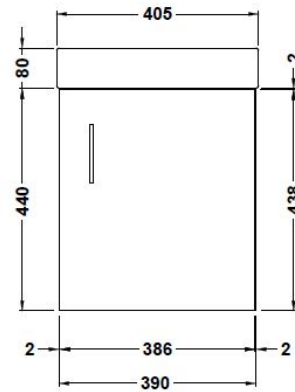

CUSTOMER DATA SHEET

DESCRIPTION: 400 Single Door Wh Unit And Basin

CUSTOMER DATA SHEET - FURNITURE

DESCRIPTION: 400 Single Door Wall Hung Unit

PRODUCT DIMENSIONS

Height (mm)	Width (mm)	Depth (mm)	Nett Wgt Kg
440	390	215	14

PACKAGING DIMENSIONS

Height (mm)	Width (mm)	Depth (mm)	Gross Wgt Kg
460	410	235	14

PACKAGING DATA

Box Colour	Brown Cardboard Box		
Box Qty	1	Label Colour	White Label
Label Size	50 x 100	Label Qty	2

OUTER BOX DIMENSIONS (If Applicable)

CUSTOMER DATA SHEET - CERAMICS

DESCRIPTION: 400 Compact Basin 400X222x80

PRODUCT DIMENSIONS

Height (mm)	Width (mm)	Depth (mm)	Nett Wgt Kg
118	400	222	7.21

PACKAGING DATA

Box Colour	Brown Cardboard Box - Printed		
Box Qty	1	Label Colour	White Label
Label Size	100 x 50	Label Qty	2

PACKAGING DIMENSIONS

Height (mm)	Width (mm)	Depth (mm)	Gross Wgt Kg
125	240	420	7.21

OUTER BOX DIMENSIONS (If Applicable)

Height (mm)	Width (mm)	Depth (mm)	Gross Wgt Kg

PRODUCT DETAILS

Country of Origin	China
Fitting Instruction	No