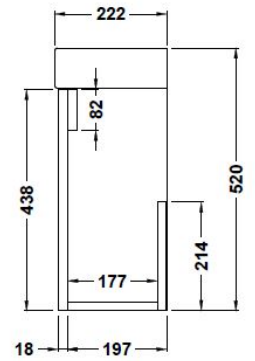

CUSTOMER DATA SHEET

DESCRIPTION: 400 Single Door Wh Unit And Basin

CUSTOMER DATA SHEET - FURNITURE

DESCRIPTION: 400 Single Door Wall Hung Unit

PRODUCT DIMENSIONS

Height (mm)	Width (mm)	Depth (mm)	Nett Wgt Kg
440	390	215	14

PACKAGING DIMENSIONS

Height (mm)	Width (mm)	Depth (mm)	Gross Wgt Kg
460	410	235	14

PACKAGING DATA

Box Colour	Brown Cardboard Box		
Box Qty	1	Label Colour	White Label
Label Size	50 x 100	Label Qty	2

OUTER BOX DIMENSIONS (If Applicable)

CUSTOMER DATA SHEET - CERAMICS

DESCRIPTION: 400 Compact Basin 400X222x80

PRODUCT DIMENSIONS

Height (mm)	Width (mm)	Depth (mm)	Nett Wgt Kg
118	400	222	7.21

PACKAGING DATA

Box Colour	Brown Cardboard Box - Printed		
Box Qty	1	Label Colour	White Label
Label Size	100 x 50	Label Qty	2

PACKAGING DIMENSIONS

Height (mm)	Width (mm)	Depth (mm)	Gross Wgt Kg
125	240	420	7.21

OUTER BOX DIMENSIONS (If Applicable)

Height (mm)	Width (mm)	Depth (mm)	Gross Wgt Kg

PRODUCT DETAILS

Country of Origin	China
Fitting Instruction	No