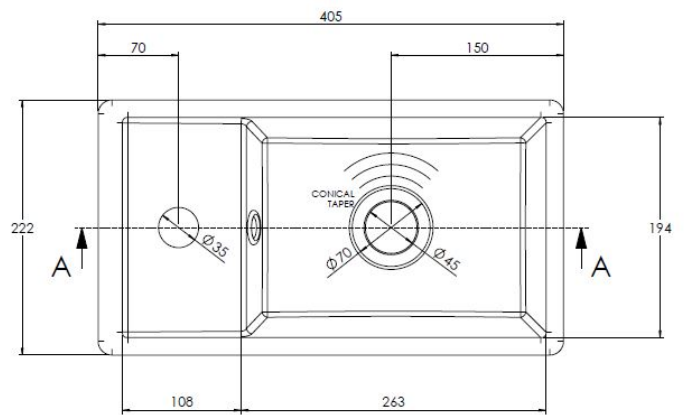

CUSTOMER DATA SHEET

DESCRIPTION: 400 Single Door Wh Unit And Basin

CUSTOMER DATA SHEET - FURNITURE

DESCRIPTION: 400 Single Door Wall Hung Unit

PRODUCT DIMENSIONS

Height (mm)	Width (mm)	Depth (mm)	Nett Wgt Kg
440	390	215	14

PACKAGING DIMENSIONS

Height (mm)	Width (mm)	Depth (mm)	Gross Wgt Kg
460	410	235	14

PACKAGING DATA

Box Colour	Brown Cardboard Box		
Box Qty	1	Label Colour	White Label
Label Size	50 x 100	Label Qty	2

OUTER BOX DIMENSIONS (If Applicable)

CUSTOMER DATA SHEET - CERAMICS

DESCRIPTION: 400 Compact Basin 400X222x80

PRODUCT DIMENSIONS

Height (mm)	Width (mm)	Depth (mm)	Nett Wgt Kg
118	400	222	7.21

PACKAGING DATA

Box Colour	Brown Cardboard Box - Printed		
Box Qty	1	Label Colour	White Label
Label Size	100 x 50	Label Qty	2

PACKAGING DIMENSIONS

Height (mm)	Width (mm)	Depth (mm)	Gross Wgt Kg
125	240	420	7.21

OUTER BOX DIMENSIONS (If Applicable)

Height (mm)	Width (mm)	Depth (mm)	Gross Wgt Kg

PRODUCT DETAILS

Country of Origin	China
Fitting Instruction	No