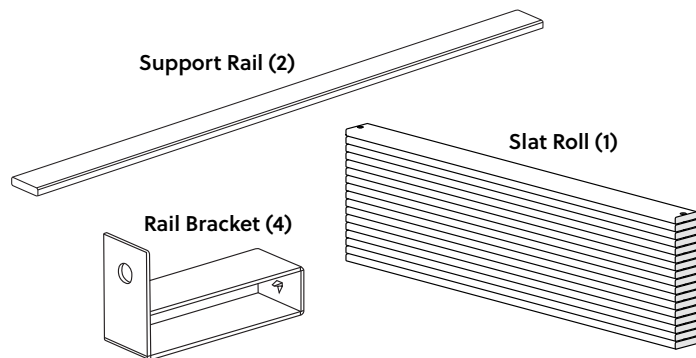

# Queen/King Roll Slat System

*Life doesn't come with instructions, but this does*

## COMPONENTS

Components needed from your bed rail box:

Support Legs (3)

H26 (3)

H24