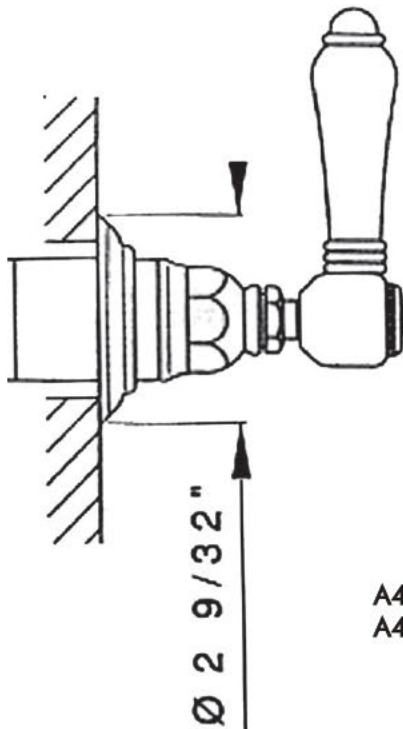

A4912LM &
A4912LP