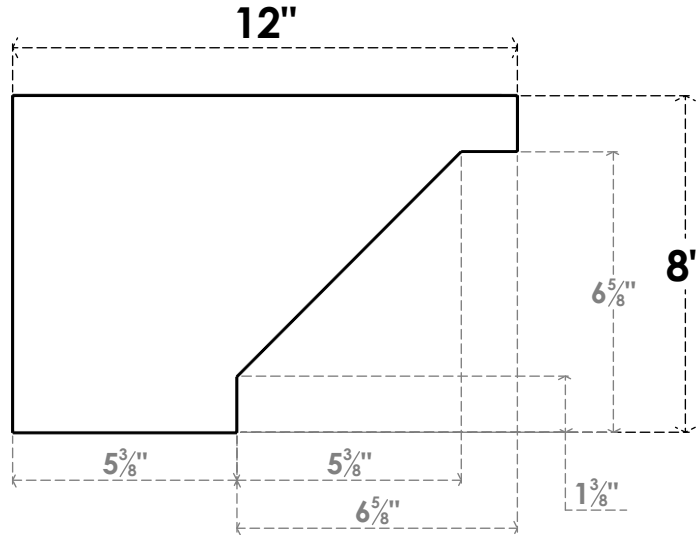

ITEM NUMBER: RFTURO060X08000X12000X008BUR00RCPR

6"W X 8"H X 12"L TIMBERTHANE ROUGH CEDAR BURLINGTON FAUX WOOD OPEN RAFTER TAIL, 8"L END, PRIMED TAN

SIDE PROFILE

FRONT PROFILE

ISOMETRIC

GENERATED DATE : 03/02/2023