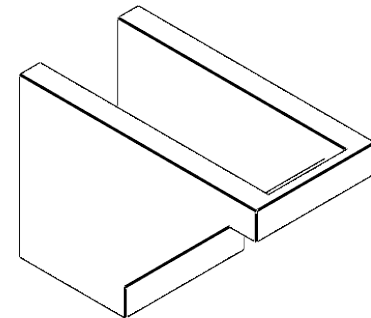

ITEM NUMBER: RFTURO060X08000X12000X008BUR00RCPR

6"W X 8"H X 12"L TIMBERTHANE ROUGH CEDAR BURLINGTON FAUX WOOD OPEN RAFTER TAIL, 8"L END, PRIMED TAN

SIDE PROFILE

FRONT PROFILE

ISOMETRIC

GENERATED DATE : 03/02/2023

EKENA MILLWORK
2300 WEST MAIN ST.
CLARKSVILLE, TX 75426
TOLL FREE: 866-607-0453
WWW.EKENAMILLWORK.COM

NOTES

1. INSTALLATION TO BE COMPLETED IN ACCORDANCE WITH MANUFACTURER'S SPECIFICATIONS.
2. DRAWING MAY NOT BE TO SCALE
3. THIS DRAWING IS INTENDED FOR DESIGN AND PLANNING PURPOSES ONLY.
4. ALL INFORMATION CONTAINED HEREIN WAS CURRENT AT THE TIME OF DEVELOPMENT BUT MUST BE REVIEWED AND APPROVED BY THE PRODUCT MANUFACTURER TO BE CONSIDERED ACCURATE.
5. TIMBERTHANE ARCHITECTURAL PRODUCTS ARE MADE FROM HIGH DENSITY URETHANE AND COME FACTORY PRIMED