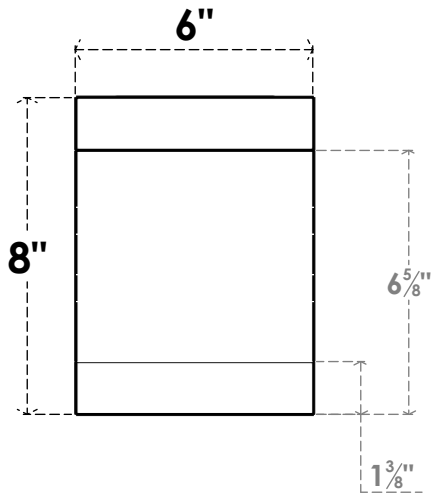

ITEM NUMBER: RFTURO060X08000X12000X008BUR00RCPR

6"W X 8"H X 12"L TIMBERTHANE ROUGH CEDAR BURLINGTON FAUX WOOD OPEN RAFTER TAIL, 8"L END, PRIMED TAN

SIDE PROFILE

FRONT PROFILE

ISOMETRIC

GENERATED DATE : 03/02/2023