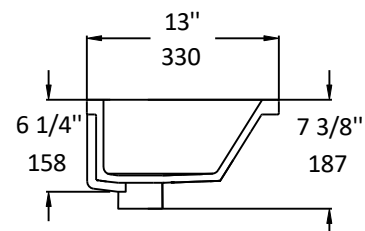

Specifications:

Installation	Undercounter
Interior dimensions	33 3/8" w x 10 3/4" d x 5 1/8" h
Exterior dimensions	35 3/8" w x 13" d x 7 3/8" h
Material:	Porcelain
Weight:	32 lbs
Overflow:	yes
Finish:	001 - white
Faucet holes:	N/A
Cutout size:	32 7/8" x 10 1/4" (template available upon request)
Drain hole size:	Ø 1 3/4"

Compliant when installed to specific requirements of this regulation

Recommended items:

- European drain with overflow:
 - 7100-13OF
 - 7100-16OF

LACAVA reserves the right to revise any dimension or information on this sheet without notice. Dimensions are nominal and may vary within an industry accepted tolerance of 1/4". Drawings provided herein are meant to give the user an idea of the product and are not made to scale.