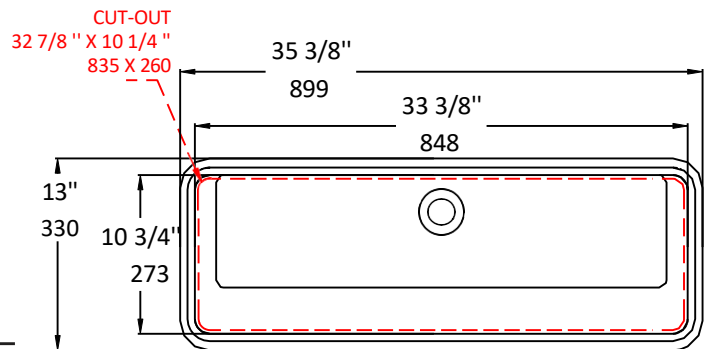

Specifications:

Installation	Undercounter
Interior dimensions	33 3/8" w x 10 3/4" d x 5 1/8" h
Exterior dimensions	35 3/8" w x 13" d x 7 3/8" h
Material:	Porcelain
Weight:	32 lbs
Overflow:	yes
Finish:	001 - white
Faucet holes:	N/A
Cutout size:	32 7/8" x 10 1/4" (template available upon request)
Drain hole size:	Ø 1 3/4"

Compliant when installed to specific requirements of this regulation

Recommended items:

- European drain with overflow:
 - 7100-13OF
 - 7100-16OF

LACAVA reserves the right to revise any dimension or information on this sheet without notice. Dimensions are nominal and may vary within an industry accepted tolerance of 1/4". Drawings provided herein are meant to give the user an idea of the product and are not made to scale.