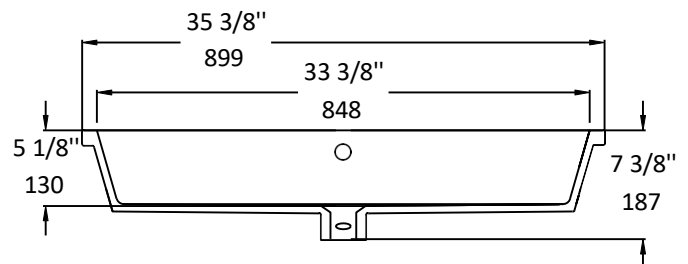

Specifications:

Installation	Undercounter
Interior dimensions	33 3/8" w x 10 3/4" d x 5 1/8" h
Exterior dimensions	35 3/8" w x 13" d x 7 3/8" h
Material:	Porcelain
Weight:	32 lbs
Overflow:	yes
Finish:	001 - white
Faucet holes:	N/A
Cutout size:	32 7/8" x 10 1/4" (template available upon request)
Drain hole size:	Ø 1 3/4"

Compliant when installed to specific requirements of this regulation

Recommended items:

- European drain with overflow:
 - 7100-13OF
 - 7100-16OF

LACAVA reserves the right to revise any dimension or information on this sheet without notice. Dimensions are nominal and may vary within an industry accepted tolerance of 1/4". Drawings provided herein are meant to give the user an idea of the product and are not made to scale.